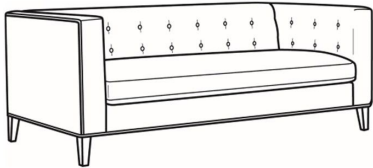

**Fletcher / L1550-00B**

DESCRIPTION:	Sofa (82W)
OUTSIDE:	82"W x 35.5"D x 30"H
INSIDE:	69"W x 24"D
SEAT:	19.5"H
ARM:	30"H
BACK RAIL:	30"H
COM:	Plain: 166 sq ft
WEIGHT:	170 lbs

**L** = available in leather

**Standard Features:**

Tight back with Button Detail

Weltless

May be shown with optional features

**FLETCHER**

Standard Seat Cushion: Hallmark Seat

Also available:

Fletcher / 1550-00B  
Sofa (82W)  
Outside: 82W x 35.5D x 30H  
Inside: 69W x 24D

Fletcher / 1550-01B  
Sofa (100W)  
Outside: 100W x 35.5D x 30H  
Inside: 87W x 24D

Fletcher / L1550-01B  
Leather Sofa (100W)  
Outside: 100W x 35.5D x 30H  
Inside: 87W x 24D