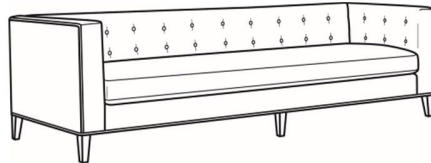

**Fletcher / L1550-00B**

DESCRIPTION:	Sofa (82W)
OUTSIDE:	82"W x 35.5"D x 30"H
INSIDE:	69"W x 24"D
SEAT:	19.5"H
ARM:	30"H
BACK RAIL:	30"H
COM:	Plain: 166 sq ft
WEIGHT:	170 lbs

**L** = available in leather

**Standard Features:**

Tight back with Button Detail

Weltless

May be shown with optional features

**FLETCHER**

Standard Seat Cushion: Hallmark Seat

Also available:

Fletcher / 1550-00B  
Sofa (82W)  
Outside: 82W x 35.5D x 30H  
Inside: 69W x 24D

Fletcher / 1550-01B  
Sofa (100W)  
Outside: 100W x 35.5D x 30H  
Inside: 87W x 24D

Fletcher / L1550-01B  
Leather Sofa (100W)  
Outside: 100W x 35.5D x 30H  
Inside: 87W x 24D