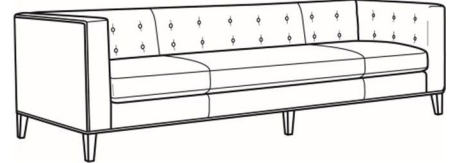

**Fletcher / L1550-00B**

DESCRIPTION:	Sofa (82W)
OUTSIDE:	82"W x 35.5"D x 30"H
INSIDE:	69"W x 24"D
SEAT:	19.5"H
ARM:	30"H
BACK RAIL:	30"H
COM:	Plain: 166 sq ft
WEIGHT:	170 lbs

**L** = available in leather

**Standard Features:**

Tight back with Button Detail

Weltless

May be shown with optional features

**FLETCHER**

Standard Seat Cushion: Hallmark Seat

Also available:

Fletcher / 1550-00B  
Sofa (82W)  
Outside: 82W x 35.5D x 30H  
Inside: 69W x 24D

Fletcher / 1550-01B  
Sofa (100W)  
Outside: 100W x 35.5D x 30H  
Inside: 87W x 24D

Fletcher / L1550-01B  
Leather Sofa (100W)  
Outside: 100W x 35.5D x 30H  
Inside: 87W x 24D