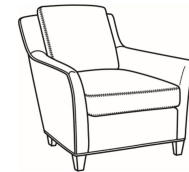

Studio / L1444-05
Leather Chair (30.5W)
Outside: 30.5W x 40D x 34H
Inside: 22.5W x 21D