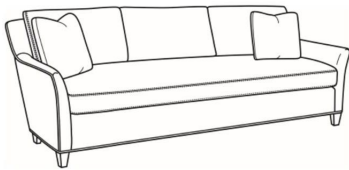

**Studio / L1444-05SW**

DESCRIPTION:	Swivel Chair (30.5W)
OUTSIDE:	30.5"W x 40"D x 34"H
INSIDE:	22.5"W x 21"D
SEAT:	19.5"H
ARM:	23"H
BACK RAIL:	32"H
COM:	Plain: 91 sq ft
WEIGHT:	65 lbs

**L** = available in leather

**Standard Features:**

Knife Edge Back

Saddle-Stitched

May be shown with optional features

**STUDIO**

Standard Seat Cushion:	Comfort Down Seat
Standard Back Pillow:	Legacy Down Back

Also available:

Studio / 1444-00B  
Sofa (83W)  
Outside: 83W x 40D x 34H  
Inside: 75W x 22D

Studio / 1444-01B  
Long Sofa (92W)  
Outside: 92W x 40D x 34H  
Inside: 84W x 22D

Studio / 1444-04  
Settee (68W)  
Outside: 68W x 40D x 34H  
Inside: 60W x 22D

Studio / 1444-05  
Chair (30.5W)  
Outside: 30.5W x 40D x 34H  
Inside: 22.5W x 21D