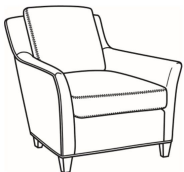

**Studio / L1444-05**

DESCRIPTION:	Chair (30.5W)
OUTSIDE:	30.5"W x 40"D x 34"H
INSIDE:	22.5"W x 21"D
SEAT:	19.5"H
ARM:	23"H
BACK RAIL:	32"H
COM:	Plain: 88 sq ft
WEIGHT:	55 lbs

**L** = available in leather

**Standard Features:**

Knife Edge Back

Saddle-Stitched

May be shown with optional features

**STUDIO**

Standard Seat Cushion:	Comfort Down Seat
Standard Back Pillow:	Legacy Down Back

Also available:

Studio / 1444-00B  
Sofa (83W)  
Outside: 83W x 40D x 34H  
Inside: 75W x 22D

Studio / 1444-01B  
Long Sofa (92W)  
Outside: 92W x 40D x 34H  
Inside: 84W x 22D

Studio / 1444-04  
Settee (68W)  
Outside: 68W x 40D x 34H  
Inside: 60W x 22D

Studio / 1444-05  
Chair (30.5W)  
Outside: 30.5W x 40D x 34H  
Inside: 22.5W x 21D