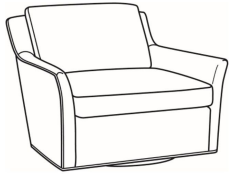

Studio / L1444-04

DESCRIPTION:	Settee (68W)
OUTSIDE:	68"W x 40"D x 34"H
INSIDE:	60"W x 22"D
SEAT:	19.5"H
ARM:	23"H
BACK RAIL:	32"H
COM:	Plain: 187 sq ft
WEIGHT:	90 lbs

L = available in leather

Standard Features:

Knife Edge Back

Saddle-Stitched

May be shown with optional features

STUDIO

Standard Seat Cushion:	Comfort Down Seat
Standard Back Pillow:	Legacy Down Back

Also available:

Studio / 1444-00B
Sofa (83W)
Outside: 83W x 40D x 34H
Inside: 75W x 22D

Studio / 1444-01B
Long Sofa (92W)
Outside: 92W x 40D x 34H
Inside: 84W x 22D

Studio / 1444-04
Settee (68W)
Outside: 68W x 40D x 34H
Inside: 60W x 22D

Studio / 1444-05
Chair (30.5W)
Outside: 30.5W x 40D x 34H
Inside: 22.5W x 21D

Studio / 1444-05SW
Swivel Chair (30.5W)
Outside: 30.5W x 40D x 34H
Inside: 22.5W x 21D

Studio / 1444-06
Chair & 1/2 (46W)
Outside: 46W x 40D x 34H
Inside: 37.5W x 21D

Studio / 1444-06SW
 Chair & 1/2 Swivel (46W)
 Outside: 46W x 40D x 34H
 Inside: 37.5W x 21D