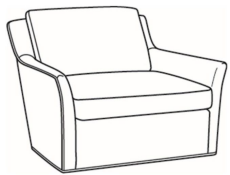

Studio / L1444-06
Leather Chair & 1/2 (46W)
Outside: 46W x 40D x 34H
Inside: 37.5W x 21D