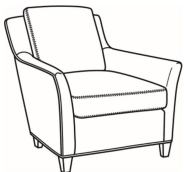

Studio / L1444-04

DESCRIPTION:	Settee (68W)
OUTSIDE:	68"W x 40"D x 34"H
INSIDE:	60"W x 22"D
SEAT:	19.5"H
ARM:	23"H
BACK RAIL:	32"H
COM:	Plain: 187 sq ft
WEIGHT:	90 lbs

L = available in leather

Standard Features:

Knife Edge Back

Saddle-Stitched

May be shown with optional features

STUDIO

Standard Seat Cushion:	Comfort Down Seat
Standard Back Pillow:	Legacy Down Back

Also available:

Studio / 1444-00B
Sofa (83W)
Outside: 83W x 40D x 34H
Inside: 75W x 22D

Studio / 1444-01B
Long Sofa (92W)
Outside: 92W x 40D x 34H
Inside: 84W x 22D

Studio / 1444-04
Settee (68W)
Outside: 68W x 40D x 34H
Inside: 60W x 22D

Studio / 1444-05
Chair (30.5W)
Outside: 30.5W x 40D x 34H
Inside: 22.5W x 21D