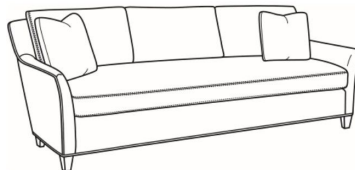

Studio / L1444-04

DESCRIPTION:	Settee (68W)
OUTSIDE:	68"W x 40"D x 34"H
INSIDE:	60"W x 22"D
SEAT:	19.5"H
ARM:	23"H
BACK RAIL:	32"H
COM:	Plain: 187 sq ft
WEIGHT:	90 lbs

L = available in leather

Standard Features:

Knife Edge Back

Saddle-Stitched

May be shown with optional features

STUDIO

Standard Seat Cushion:	Comfort Down Seat
Standard Back Pillow:	Legacy Down Back

Also available:

Studio / 1444-00B
Sofa (83W)
Outside: 83W x 40D x 34H
Inside: 75W x 22D

Studio / 1444-01B
Long Sofa (92W)
Outside: 92W x 40D x 34H
Inside: 84W x 22D

Studio / 1444-04
Settee (68W)
Outside: 68W x 40D x 34H
Inside: 60W x 22D

Studio / 1444-05
Chair (30.5W)
Outside: 30.5W x 40D x 34H
Inside: 22.5W x 21D