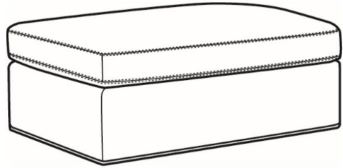

Knife Edge Back

Saddle-Stitched

May be shown with optional features

STUDIO

Standard Seat Cushion:	Comfort Down Seat
Standard Back Pillow:	Legacy Down Back

Also available:

Studio / 1444-00B
Sofa (83W)
Outside: 83W x 40D x 34H
Inside: 75W x 22D

Studio / 1444-01B
Long Sofa (92W)
Outside: 92W x 40D x 34H
Inside: 84W x 22D

Studio / 1444-04
Settee (68W)
Outside: 68W x 40D x 34H
Inside: 60W x 22D

Studio / 1444-05
Chair (30.5W)
Outside: 30.5W x 40D x 34H
Inside: 22.5W x 21D

Studio / 1444-05SW
Swivel Chair (30.5W)
Outside: 30.5W x 40D x 34H
Inside: 22.5W x 21D

Studio / 1444-06
Chair & 1/2 (46W)
Outside: 46W x 40D x 34H
Inside: 37.5W x 21D

Studio / 1444-06SW
 Chair & 1/2 Swivel (46W)
 Outside: 46W x 40D x 34H
 Inside: 37.5W x 21D

Studio / 1444-08
 Rect Ottoman (51W X 32.5D)
 Outside: 51W x 32.5D x 17.5H
 Inside: 0W x 0D

Studio / 1444-09
 Chaise (30.5W)
 Outside: 30.5W x 64D x 34H
 Inside: 22.5W x 45D

Studio / 1444-17
 Ott & 1/2 (37.5W X 24.5D)
 Outside: 37.5W x 24.5D x 16.5H
 Inside: 0W x 0D