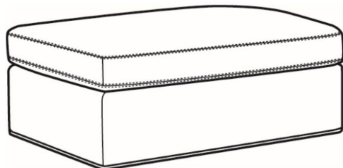

Studio / L1444-17
Leather Ott & 1/2 (37.5W X 24.5D)
Outside: 37.5W x 24.5D x 16.5H
Inside: 0W x 0D