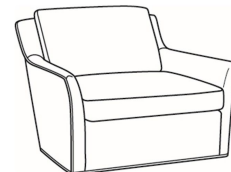

Knife Edge Back

Saddle-Stitched

May be shown with optional features

STUDIO

Standard Seat Cushion:	Comfort Down Seat
Standard Back Pillow:	Legacy Down Back

Also available:

Studio / 1444-00B
Sofa (83W)
Outside: 83W x 40D x 34H
Inside: 75W x 22D

Studio / 1444-01B
Long Sofa (92W)
Outside: 92W x 40D x 34H
Inside: 84W x 22D

Studio / 1444-04
Settee (68W)
Outside: 68W x 40D x 34H
Inside: 60W x 22D

Studio / 1444-05
Chair (30.5W)
Outside: 30.5W x 40D x 34H
Inside: 22.5W x 21D

Studio / 1444-05SW
Swivel Chair (30.5W)
Outside: 30.5W x 40D x 34H
Inside: 22.5W x 21D

Studio / 1444-06
Chair & 1/2 (46W)
Outside: 46W x 40D x 34H
Inside: 37.5W x 21D

Studio / 1444-06SW
 Chair & 1/2 Swivel (46W)
 Outside: 46W x 40D x 34H
 Inside: 37.5W x 21D