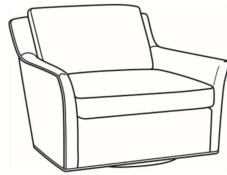

Studio / L1444-06SW
Leather Chair & 1/2 Swivel (46W)
Outside: 46W x 40D x 34H
Inside: 37.5W x 21D