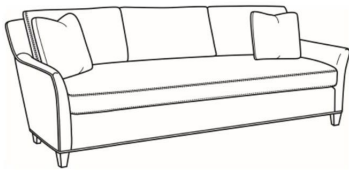

Studio / L1444-04

DESCRIPTION:	Settee (68W)
OUTSIDE:	68"W x 40"D x 34"H
INSIDE:	60"W x 22"D
SEAT:	19.5"H
ARM:	23"H
BACK RAIL:	32"H
COM:	Plain: 187 sq ft
WEIGHT:	90 lbs

L = available in leather

Standard Features:

Knife Edge Back

Saddle-Stitched

May be shown with optional features

STUDIO

Standard Seat Cushion:	Comfort Down Seat
Standard Back Pillow:	Legacy Down Back

Also available:

Studio / 1444-00B
Sofa (83W)
Outside: 83W x 40D x 34H
Inside: 75W x 22D

Studio / 1444-01B
Long Sofa (92W)
Outside: 92W x 40D x 34H
Inside: 84W x 22D

Studio / 1444-04
Settee (68W)
Outside: 68W x 40D x 34H
Inside: 60W x 22D

Studio / 1444-05
Chair (30.5W)
Outside: 30.5W x 40D x 34H
Inside: 22.5W x 21D