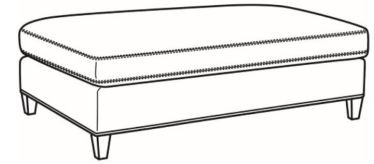

Studio / L1444-08
Leather Rect Ottoman (51W X 32.5D)
Outside: 51W x 32.5D x 17.5H
Inside: 0W x 0D