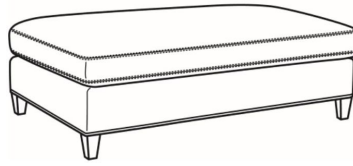

Studio / L1444-04

DESCRIPTION:	Settee (68W)
OUTSIDE:	68"W x 40"D x 34"H
INSIDE:	60"W x 22"D
SEAT:	19.5"H
ARM:	23"H
BACK RAIL:	32"H
COM:	Plain: 187 sq ft
WEIGHT:	90 lbs

L = available in leather

Standard Features:

Knife Edge Back

Saddle-Stitched

May be shown with optional features

STUDIO

Standard Seat Cushion:	Comfort Down Seat
Standard Back Pillow:	Legacy Down Back

Also available:

Studio / 1444-00B
Sofa (83W)
Outside: 83W x 40D x 34H
Inside: 75W x 22D

Studio / 1444-01B
Long Sofa (92W)
Outside: 92W x 40D x 34H
Inside: 84W x 22D

Studio / 1444-04
Settee (68W)
Outside: 68W x 40D x 34H
Inside: 60W x 22D

Studio / 1444-05
Chair (30.5W)
Outside: 30.5W x 40D x 34H
Inside: 22.5W x 21D

Studio / 1444-05SW
Swivel Chair (30.5W)
Outside: 30.5W x 40D x 34H
Inside: 22.5W x 21D

Studio / 1444-06
Chair & 1/2 (46W)
Outside: 46W x 40D x 34H
Inside: 37.5W x 21D

Studio / 1444-06SW
 Chair & 1/2 Swivel (46W)
 Outside: 46W x 40D x 34H
 Inside: 37.5W x 21D