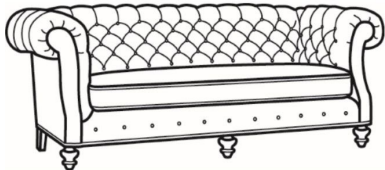

Chichester / L1122

DESCRIPTION:	Apt Sofa (79W)
OUTSIDE:	79"W x 40"D x 34.5"H
INSIDE:	54.5"W x 22"D
SEAT:	20.5"H
ARM:	34.5"H
BACK RAIL:	34.5"H
COM:	Plain: 229 sq ft
WEIGHT:	150 lbs

L = available in leather

Standard Features:

Tufted Back

Roll on arm continues around back

May be shown with optional features

CHICHESTER

Standard Seat Cushion: Mayfair Seat

Also available:

Chichester / 1120
Sofa (89.5W)
Outside: 89.5W x 40D x 34.5H
Inside: 65W x 22D

Chichester / 1121
Long Sofa (101.5W)
Outside: 101.5W x 40D x 34.5H
Inside: 77W x 22D

Chichester / 1122
Apt Sofa (79W)
Outside: 79W x 40D x 34.5H
Inside: 54.5W x 22D

Chichester / L1120
Leather Sofa (89.5W)
Outside: 89.5W x 40D x 34.5H
Inside: 65W x 22D