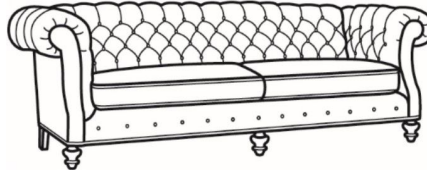

Chichester / L1122

DESCRIPTION:	Apt Sofa (79W)
OUTSIDE:	79"W x 40"D x 34.5"H
INSIDE:	54.5"W x 22"D
SEAT:	20.5"H
ARM:	34.5"H
BACK RAIL:	34.5"H
COM:	Plain: 229 sq ft
WEIGHT:	150 lbs

L = available in leather

Standard Features:

Tufted Back

Roll on arm continues around back

May be shown with optional features

CHICHESTER

Standard Seat Cushion: Mayfair Seat

Also available:

Chichester / 1120
Sofa (89.5W)
Outside: 89.5W x 40D x 34.5H
Inside: 65W x 22D

Chichester / 1121
Long Sofa (101.5W)
Outside: 101.5W x 40D x 34.5H
Inside: 77W x 22D

Chichester / 1122
Apt Sofa (79W)
Outside: 79W x 40D x 34.5H
Inside: 54.5W x 22D

Chichester / L1120
Leather Sofa (89.5W)
Outside: 89.5W x 40D x 34.5H
Inside: 65W x 22D