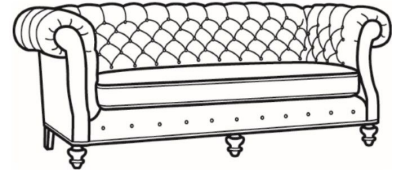

Chichester / L1122

DESCRIPTION:	Apt Sofa (79W)
OUTSIDE:	79"W x 40"D x 34.5"H
INSIDE:	54.5"W x 22"D
SEAT:	20.5"H
ARM:	34.5"H
BACK RAIL:	34.5"H
COM:	Plain: 229 sq ft
WEIGHT:	150 lbs

L = available in leather

Standard Features:

Tufted Back

Roll on arm continues around back

May be shown with optional features

CHICHESTER

Standard Seat Cushion: Mayfair Seat

Also available:

Chichester / 1120
Sofa (89.5W)
Outside: 89.5W x 40D x 34.5H
Inside: 65W x 22D

Chichester / 1121
Long Sofa (101.5W)
Outside: 101.5W x 40D x 34.5H
Inside: 77W x 22D

Chichester / 1122
Apt Sofa (79W)
Outside: 79W x 40D x 34.5H
Inside: 54.5W x 22D

Chichester / L1120
Leather Sofa (89.5W)
Outside: 89.5W x 40D x 34.5H
Inside: 65W x 22D