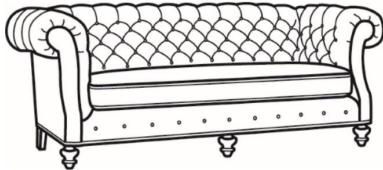

Chichester / L1122

DESCRIPTION:	Apt Sofa (79W)
OUTSIDE:	79"W x 40"D x 34.5"H
INSIDE:	54.5"W x 22"D
SEAT:	20.5"H
ARM:	34.5"H
BACK RAIL:	34.5"H
COM:	Plain: 229 sq ft
WEIGHT:	150 lbs

L = available in leather

Standard Features:

Tufted Back

Roll on arm continues around back

May be shown with optional features

CHICHESTER

Standard Seat Cushion: Mayfair Seat

Also available:

Chichester / 1120
Sofa (89.5W)
Outside: 89.5W x 40D x 34.5H
Inside: 65W x 22D

Chichester / 1121
Long Sofa (101.5W)
Outside: 101.5W x 40D x 34.5H
Inside: 77W x 22D

Chichester / 1122
Apt Sofa (79W)
Outside: 79W x 40D x 34.5H
Inside: 54.5W x 22D

Chichester / L1120
Leather Sofa (89.5W)
Outside: 89.5W x 40D x 34.5H
Inside: 65W x 22D