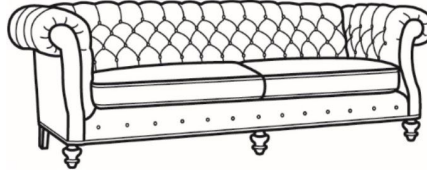

Chichester / L1122

DESCRIPTION:	Apt Sofa (79W)
OUTSIDE:	79"W x 40"D x 34.5"H
INSIDE:	54.5"W x 22"D
SEAT:	20.5"H
ARM:	34.5"H
BACK RAIL:	34.5"H
COM:	Plain: 229 sq ft
WEIGHT:	150 lbs

L = available in leather

Standard Features:

Tufted Back

Roll on arm continues around back

May be shown with optional features

CHICHESTER

Standard Seat Cushion: Mayfair Seat

Also available:

Chichester / 1120
Sofa (89.5W)
Outside: 89.5W x 40D x 34.5H
Inside: 65W x 22D

Chichester / 1121
Long Sofa (101.5W)
Outside: 101.5W x 40D x 34.5H
Inside: 77W x 22D

Chichester / 1122
Apt Sofa (79W)
Outside: 79W x 40D x 34.5H
Inside: 54.5W x 22D

Chichester / L1120
Leather Sofa (89.5W)
Outside: 89.5W x 40D x 34.5H
Inside: 65W x 22D