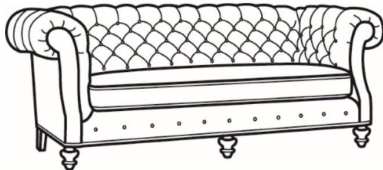

Chichester / L1122

DESCRIPTION:	Apt Sofa (79W)
OUTSIDE:	79"W x 40"D x 34.5"H
INSIDE:	54.5"W x 22"D
SEAT:	20.5"H
ARM:	34.5"H
BACK RAIL:	34.5"H
COM:	Plain: 229 sq ft
WEIGHT:	150 lbs

L = available in leather

Standard Features:

Tufted Back

Roll on arm continues around back

May be shown with optional features

CHICHESTER

Standard Seat Cushion: Mayfair Seat

Also available:

Chichester / 1120
Sofa (89.5W)
Outside: 89.5W x 40D x 34.5H
Inside: 65W x 22D

Chichester / 1121
Long Sofa (101.5W)
Outside: 101.5W x 40D x 34.5H
Inside: 77W x 22D

Chichester / 1122
Apt Sofa (79W)
Outside: 79W x 40D x 34.5H
Inside: 54.5W x 22D

Chichester / L1120
Leather Sofa (89.5W)
Outside: 89.5W x 40D x 34.5H
Inside: 65W x 22D