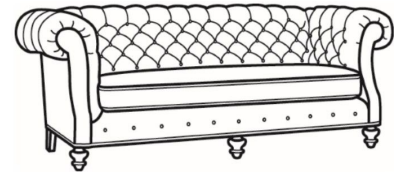

Chichester / L1121

DESCRIPTION:	Long Sofa (101.5W)
OUTSIDE:	101.5"W x 40"D x 34.5"H
INSIDE:	77"W x 22"D
SEAT:	20.5"H
ARM:	34.5"H
BACK RAIL:	34.5"H
COM:	Plain: 270 sq ft
WEIGHT:	165 lbs

L = available in leather

Standard Features:

- Tufted Back
- Roll on arm continues around back
- May be shown with optional features

CHICHESTER

Standard Seat Cushion: Mayfair Seat

Also available:

Chichester / 1120
Sofa (89.5W)
Outside: 89.5W x 40D x 34.5H
Inside: 65W x 22D

Chichester / 1121
Long Sofa (101.5W)
Outside: 101.5W x 40D x 34.5H
Inside: 77W x 22D

Chichester / 1122
Apt Sofa (79W)
Outside: 79W x 40D x 34.5H
Inside: 54.5W x 22D

Chichester / L1120
Leather Sofa (89.5W)
Outside: 89.5W x 40D x 34.5H
Inside: 65W x 22D