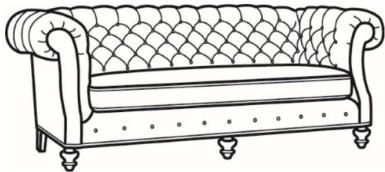

Chichester / L1121

DESCRIPTION:	Long Sofa (101.5W)
OUTSIDE:	101.5"W x 40"D x 34.5"H
INSIDE:	77"W x 22"D
SEAT:	20.5"H
ARM:	34.5"H
BACK RAIL:	34.5"H
COM:	Plain: 270 sq ft
WEIGHT:	165 lbs

L = available in leather

Standard Features:

- Tufted Back
- Roll on arm continues around back
- May be shown with optional features

CHICHESTER

Standard Seat Cushion: Mayfair Seat

Also available:

Chichester / 1120
Sofa (89.5W)
Outside: 89.5W x 40D x 34.5H
Inside: 65W x 22D