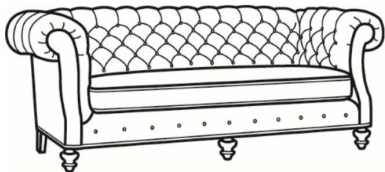

Chichester / L1121

DESCRIPTION:	Long Sofa (101.5W)
OUTSIDE:	101.5"W x 40"D x 34.5"H
INSIDE:	77"W x 22"D
SEAT:	20.5"H
ARM:	34.5"H
BACK RAIL:	34.5"H
COM:	Plain: 270 sq ft
WEIGHT:	165 lbs

L = available in leather

Standard Features:

- Tufted Back
- Roll on arm continues around back
- May be shown with optional features

CHICHESTER

Standard Seat Cushion: Mayfair Seat

Also available:

Chichester / 1120
Sofa (89.5W)
Outside: 89.5W x 40D x 34.5H
Inside: 65W x 22D

Chichester / 1121
Long Sofa (101.5W)
Outside: 101.5W x 40D x 34.5H
Inside: 77W x 22D

Chichester / 1122
Apt Sofa (79W)
Outside: 79W x 40D x 34.5H
Inside: 54.5W x 22D

Chichester / L1120
Leather Sofa (89.5W)
Outside: 89.5W x 40D x 34.5H
Inside: 65W x 22D