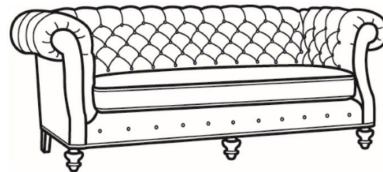

Chichester / L1121

DESCRIPTION:	Long Sofa (101.5W)
OUTSIDE:	101.5"W x 40"D x 34.5"H
INSIDE:	77"W x 22"D
SEAT:	20.5"H
ARM:	34.5"H
BACK RAIL:	34.5"H
COM:	Plain: 270 sq ft
WEIGHT:	165 lbs

L = available in leather

Standard Features:

- Tufted Back
- Roll on arm continues around back
- May be shown with optional features

CHICHESTER

Standard Seat Cushion: Mayfair Seat

Also available:

Chichester / 1120
Sofa (89.5W)
Outside: 89.5W x 40D x 34.5H
Inside: 65W x 22D

Chichester / 1121
Long Sofa (101.5W)
Outside: 101.5W x 40D x 34.5H
Inside: 77W x 22D

Chichester / 1122
Apt Sofa (79W)
Outside: 79W x 40D x 34.5H
Inside: 54.5W x 22D

Chichester / L1120
Leather Sofa (89.5W)
Outside: 89.5W x 40D x 34.5H
Inside: 65W x 22D