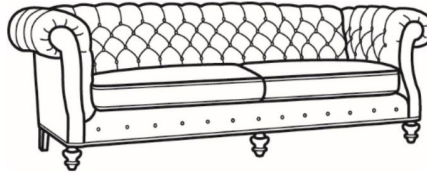

Chichester / L1121

DESCRIPTION:	Long Sofa (101.5W)
OUTSIDE:	101.5"W x 40"D x 34.5"H
INSIDE:	77"W x 22"D
SEAT:	20.5"H
ARM:	34.5"H
BACK RAIL:	34.5"H
COM:	Plain: 270 sq ft
WEIGHT:	165 lbs

L = available in leather

Standard Features:

- Tufted Back
- Roll on arm continues around back
- May be shown with optional features

CHICHESTER

Standard Seat Cushion: Mayfair Seat

Also available:

Chichester / 1120
Sofa (89.5W)
Outside: 89.5W x 40D x 34.5H
Inside: 65W x 22D

Chichester / 1121
Long Sofa (101.5W)
Outside: 101.5W x 40D x 34.5H
Inside: 77W x 22D

Chichester / 1122
Apt Sofa (79W)
Outside: 79W x 40D x 34.5H
Inside: 54.5W x 22D

Chichester / L1120
Leather Sofa (89.5W)
Outside: 89.5W x 40D x 34.5H
Inside: 65W x 22D