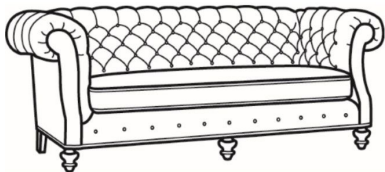

**Chichester / L1121**

DESCRIPTION:	Long Sofa (101.5W)
OUTSIDE:	101.5"W x 40"D x 34.5"H
INSIDE:	77"W x 22"D
SEAT:	20.5"H
ARM:	34.5"H
BACK RAIL:	34.5"H
COM:	Plain: 270 sq ft
WEIGHT:	165 lbs

**L** = available in leather

**Standard Features:**

- Tufted Back
- Roll on arm continues around back
- May be shown with optional features

**CHICHESTER**

Standard Seat Cushion: Mayfair Seat

Also available:

Chichester / 1120  
Sofa (89.5W)  
Outside: 89.5W x 40D x 34.5H  
Inside: 65W x 22D

Chichester / 1121  
Long Sofa (101.5W)  
Outside: 101.5W x 40D x 34.5H  
Inside: 77W x 22D

Chichester / 1122  
Apt Sofa (79W)  
Outside: 79W x 40D x 34.5H  
Inside: 54.5W x 22D

Chichester / L1120  
Leather Sofa (89.5W)  
Outside: 89.5W x 40D x 34.5H  
Inside: 65W x 22D