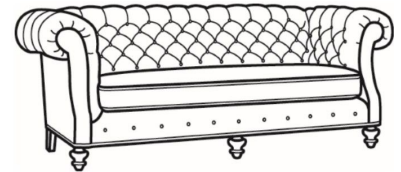

**Chichester / L1121**

DESCRIPTION:	Long Sofa (101.5W)
OUTSIDE:	101.5"W x 40"D x 34.5"H
INSIDE:	77"W x 22"D
SEAT:	20.5"H
ARM:	34.5"H
BACK RAIL:	34.5"H
COM:	Plain: 270 sq ft
WEIGHT:	165 lbs

**L** = available in leather

**Standard Features:**

- Tufted Back
- Roll on arm continues around back
- May be shown with optional features

**CHICHESTER**

Standard Seat Cushion: Mayfair Seat

Also available:

Chichester / 1120  
Sofa (89.5W)  
Outside: 89.5W x 40D x 34.5H  
Inside: 65W x 22D

Chichester / 1121  
Long Sofa (101.5W)  
Outside: 101.5W x 40D x 34.5H  
Inside: 77W x 22D

Chichester / 1122  
Apt Sofa (79W)  
Outside: 79W x 40D x 34.5H  
Inside: 54.5W x 22D

Chichester / L1120  
Leather Sofa (89.5W)  
Outside: 89.5W x 40D x 34.5H  
Inside: 65W x 22D