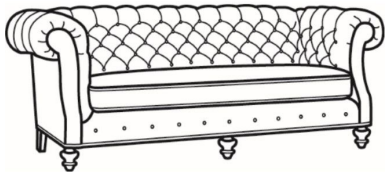

**Chichester / L1121**

DESCRIPTION:	Long Sofa (101.5W)
OUTSIDE:	101.5"W x 40"D x 34.5"H
INSIDE:	77"W x 22"D
SEAT:	20.5"H
ARM:	34.5"H
BACK RAIL:	34.5"H
COM:	Plain: 270 sq ft
WEIGHT:	165 lbs

**L** = available in leather

**Standard Features:**

- Tufted Back
- Roll on arm continues around back
- May be shown with optional features

**CHICHESTER**

Standard Seat Cushion: Mayfair Seat

Also available:

Chichester / 1120  
Sofa (89.5W)  
Outside: 89.5W x 40D x 34.5H  
Inside: 65W x 22D