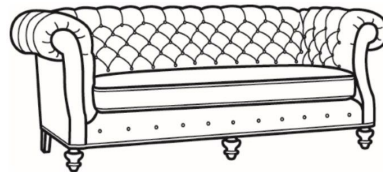

**Chichester / L1121**

DESCRIPTION:	Long Sofa (101.5W)
OUTSIDE:	101.5"W x 40"D x 34.5"H
INSIDE:	77"W x 22"D
SEAT:	20.5"H
ARM:	34.5"H
BACK RAIL:	34.5"H
COM:	Plain: 270 sq ft
WEIGHT:	165 lbs

**L** = available in leather

**Standard Features:**

- Tufted Back
- Roll on arm continues around back
- May be shown with optional features

**CHICHESTER**

Standard Seat Cushion: Mayfair Seat

Also available:

Chichester / 1120  
Sofa (89.5W)  
Outside: 89.5W x 40D x 34.5H  
Inside: 65W x 22D

Chichester / 1121  
Long Sofa (101.5W)  
Outside: 101.5W x 40D x 34.5H  
Inside: 77W x 22D

Chichester / 1122  
Apt Sofa (79W)  
Outside: 79W x 40D x 34.5H  
Inside: 54.5W x 22D

Chichester / L1120  
Leather Sofa (89.5W)  
Outside: 89.5W x 40D x 34.5H  
Inside: 65W x 22D