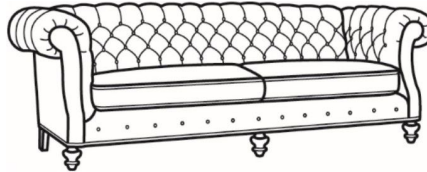

**Chichester / L1121**

DESCRIPTION:	Long Sofa (101.5W)
OUTSIDE:	101.5"W x 40"D x 34.5"H
INSIDE:	77"W x 22"D
SEAT:	20.5"H
ARM:	34.5"H
BACK RAIL:	34.5"H
COM:	Plain: 270 sq ft
WEIGHT:	165 lbs

**L** = available in leather

**Standard Features:**

- Tufted Back
- Roll on arm continues around back
- May be shown with optional features

**CHICHESTER**

Standard Seat Cushion: Mayfair Seat

Also available:

Chichester / 1120  
Sofa (89.5W)  
Outside: 89.5W x 40D x 34.5H  
Inside: 65W x 22D

Chichester / 1121  
Long Sofa (101.5W)  
Outside: 101.5W x 40D x 34.5H  
Inside: 77W x 22D

Chichester / 1122  
Apt Sofa (79W)  
Outside: 79W x 40D x 34.5H  
Inside: 54.5W x 22D

Chichester / L1120  
Leather Sofa (89.5W)  
Outside: 89.5W x 40D x 34.5H  
Inside: 65W x 22D