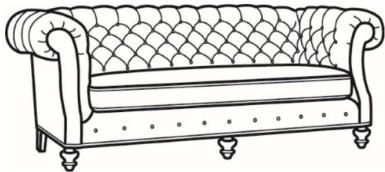

Chichester / L1120

DESCRIPTION:	Sofa (89.5W)
OUTSIDE:	89.5"W x 40"D x 34.5"H
INSIDE:	65"W x 22"D
SEAT:	20.5"H
ARM:	34.5"H
BACK RAIL:	34.5"H
COM:	Plain: 247 sq ft
WEIGHT:	160 lbs

L = available in leather

Standard Features:

- Tufted Back
- Roll on arm continues around back
- May be shown with optional features

CHICHESTER

Standard Seat Cushion: Mayfair Seat

Also available:

Chichester / 1120
Sofa (89.5W)
Outside: 89.5W x 40D x 34.5H
Inside: 65W x 22D