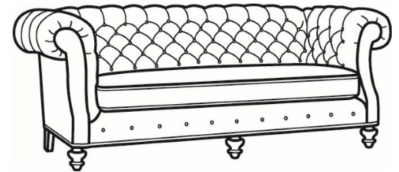

Chichester / L1120

DESCRIPTION:	Sofa (89.5W)
OUTSIDE:	89.5"W x 40"D x 34.5"H
INSIDE:	65"W x 22"D
SEAT:	20.5"H
ARM:	34.5"H
BACK RAIL:	34.5"H
COM:	Plain: 247 sq ft
WEIGHT:	160 lbs

L = available in leather

Standard Features:

- Tufted Back
- Roll on arm continues around back
- May be shown with optional features

CHICHESTER

Standard Seat Cushion: Mayfair Seat

Also available:

Chichester / 1120
Sofa (89.5W)
Outside: 89.5W x 40D x 34.5H
Inside: 65W x 22D

Chichester / 1121
Long Sofa (101.5W)
Outside: 101.5W x 40D x 34.5H
Inside: 77W x 22D

Chichester / 1122
Apt Sofa (79W)
Outside: 79W x 40D x 34.5H
Inside: 54.5W x 22D

Chichester / L1121
Leather Long Sofa (101.5W)
Outside: 101.5W x 40D x 34.5H
Inside: 77W x 22D