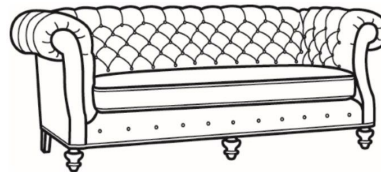

Chichester / L1120

DESCRIPTION:	Sofa (89.5W)
OUTSIDE:	89.5"W x 40"D x 34.5"H
INSIDE:	65"W x 22"D
SEAT:	20.5"H
ARM:	34.5"H
BACK RAIL:	34.5"H
COM:	Plain: 247 sq ft
WEIGHT:	160 lbs

L = available in leather

Standard Features:

- Tufted Back
- Roll on arm continues around back
- May be shown with optional features

CHICHESTER

Standard Seat Cushion: Mayfair Seat

Also available:

Chichester / 1120
Sofa (89.5W)
Outside: 89.5W x 40D x 34.5H
Inside: 65W x 22D

Chichester / 1121
Long Sofa (101.5W)
Outside: 101.5W x 40D x 34.5H
Inside: 77W x 22D

Chichester / 1122
Apt Sofa (79W)
Outside: 79W x 40D x 34.5H
Inside: 54.5W x 22D

Chichester / L1121
Leather Long Sofa (101.5W)
Outside: 101.5W x 40D x 34.5H
Inside: 77W x 22D