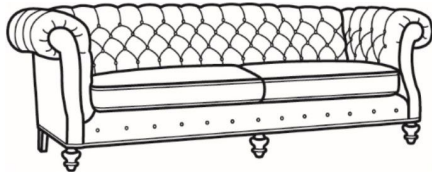

Chichester / L1120

DESCRIPTION:	Sofa (89.5W)
OUTSIDE:	89.5"W x 40"D x 34.5"H
INSIDE:	65"W x 22"D
SEAT:	20.5"H
ARM:	34.5"H
BACK RAIL:	34.5"H
COM:	Plain: 247 sq ft
WEIGHT:	160 lbs

L = available in leather

Standard Features:

- Tufted Back
- Roll on arm continues around back
- May be shown with optional features

CHICHESTER

Standard Seat Cushion: Mayfair Seat

Also available:

Chichester / 1120
Sofa (89.5W)
Outside: 89.5W x 40D x 34.5H
Inside: 65W x 22D

Chichester / 1121
Long Sofa (101.5W)
Outside: 101.5W x 40D x 34.5H
Inside: 77W x 22D

Chichester / 1122
Apt Sofa (79W)
Outside: 79W x 40D x 34.5H
Inside: 54.5W x 22D

Chichester / L1121
Leather Long Sofa (101.5W)
Outside: 101.5W x 40D x 34.5H
Inside: 77W x 22D