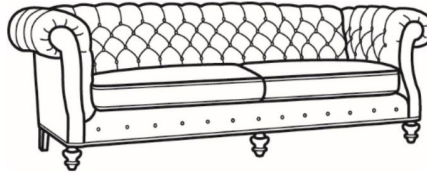

Chichester / L1120

DESCRIPTION:	Sofa (89.5W)
OUTSIDE:	89.5"W x 40"D x 34.5"H
INSIDE:	65"W x 22"D
SEAT:	20.5"H
ARM:	34.5"H
BACK RAIL:	34.5"H
COM:	Plain: 247 sq ft
WEIGHT:	160 lbs

L = available in leather

Standard Features:

- Tufted Back
- Roll on arm continues around back
- May be shown with optional features

CHICHESTER

Standard Seat Cushion: Mayfair Seat

Also available:

Chichester / 1120
Sofa (89.5W)
Outside: 89.5W x 40D x 34.5H
Inside: 65W x 22D

Chichester / 1121
Long Sofa (101.5W)
Outside: 101.5W x 40D x 34.5H
Inside: 77W x 22D

Chichester / 1122
Apt Sofa (79W)
Outside: 79W x 40D x 34.5H
Inside: 54.5W x 22D

Chichester / L1121
Leather Long Sofa (101.5W)
Outside: 101.5W x 40D x 34.5H
Inside: 77W x 22D