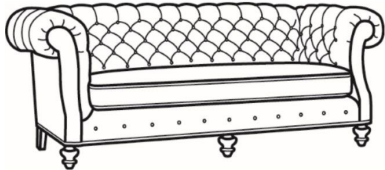

Chichester / L1120

DESCRIPTION:	Sofa (89.5W)
OUTSIDE:	89.5"W x 40"D x 34.5"H
INSIDE:	65"W x 22"D
SEAT:	20.5"H
ARM:	34.5"H
BACK RAIL:	34.5"H
COM:	Plain: 247 sq ft
WEIGHT:	160 lbs

L = available in leather

Standard Features:

Tufted Back

Roll on arm continues around back

May be shown with optional features

CHICHESTER

Standard Seat Cushion: Mayfair Seat

Also available:

Chichester / 1120
Sofa (89.5W)
Outside: 89.5W x 40D x 34.5H
Inside: 65W x 22D

Chichester / 1121
Long Sofa (101.5W)
Outside: 101.5W x 40D x 34.5H
Inside: 77W x 22D

Chichester / 1122
Apt Sofa (79W)
Outside: 79W x 40D x 34.5H
Inside: 54.5W x 22D

Chichester / L1121
Leather Long Sofa (101.5W)
Outside: 101.5W x 40D x 34.5H
Inside: 77W x 22D