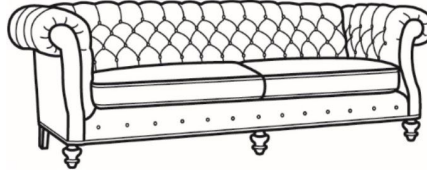

Chichester / L1120

DESCRIPTION:	Sofa (89.5W)
OUTSIDE:	89.5"W x 40"D x 34.5"H
INSIDE:	65"W x 22"D
SEAT:	20.5"H
ARM:	34.5"H
BACK RAIL:	34.5"H
COM:	Plain: 247 sq ft
WEIGHT:	160 lbs

L = available in leather

Standard Features:

Tufted Back

Roll on arm continues around back

May be shown with optional features

CHICHESTER

Standard Seat Cushion: Mayfair Seat

Also available:

Chichester / 1120
Sofa (89.5W)
Outside: 89.5W x 40D x 34.5H
Inside: 65W x 22D

Chichester / 1121
Long Sofa (101.5W)
Outside: 101.5W x 40D x 34.5H
Inside: 77W x 22D

Chichester / 1122
Apt Sofa (79W)
Outside: 79W x 40D x 34.5H
Inside: 54.5W x 22D

Chichester / L1121
Leather Long Sofa (101.5W)
Outside: 101.5W x 40D x 34.5H
Inside: 77W x 22D