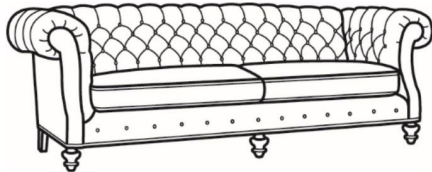

Chichester / L1120

DESCRIPTION:	Sofa (89.5W)
OUTSIDE:	89.5"W x 40"D x 34.5"H
INSIDE:	65"W x 22"D
SEAT:	20.5"H
ARM:	34.5"H
BACK RAIL:	34.5"H
COM:	Plain: 247 sq ft
WEIGHT:	160 lbs

L = available in leather

Standard Features:

Tufted Back

Roll on arm continues around back

May be shown with optional features

CHICHESTER

Standard Seat Cushion: Mayfair Seat

Also available:

Chichester / 1120
Sofa (89.5W)
Outside: 89.5W x 40D x 34.5H
Inside: 65W x 22D

Chichester / 1121
Long Sofa (101.5W)
Outside: 101.5W x 40D x 34.5H
Inside: 77W x 22D

Chichester / 1122
Apt Sofa (79W)
Outside: 79W x 40D x 34.5H
Inside: 54.5W x 22D

Chichester / L1121
Leather Long Sofa (101.5W)
Outside: 101.5W x 40D x 34.5H
Inside: 77W x 22D