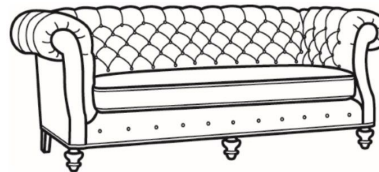

Chichester / L1120

DESCRIPTION:	Sofa (89.5W)
OUTSIDE:	89.5"W x 40"D x 34.5"H
INSIDE:	65"W x 22"D
SEAT:	20.5"H
ARM:	34.5"H
BACK RAIL:	34.5"H
COM:	Plain: 247 sq ft
WEIGHT:	160 lbs

L = available in leather

Standard Features:

Tufted Back

Roll on arm continues around back

May be shown with optional features

CHICHESTER

Standard Seat Cushion: Mayfair Seat

Also available:

Chichester / 1120
Sofa (89.5W)
Outside: 89.5W x 40D x 34.5H
Inside: 65W x 22D

Chichester / 1121
Long Sofa (101.5W)
Outside: 101.5W x 40D x 34.5H
Inside: 77W x 22D

Chichester / 1122
Apt Sofa (79W)
Outside: 79W x 40D x 34.5H
Inside: 54.5W x 22D

Chichester / L1121
Leather Long Sofa (101.5W)
Outside: 101.5W x 40D x 34.5H
Inside: 77W x 22D