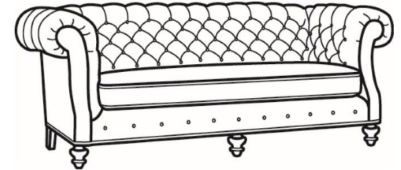

Chichester / L1120

DESCRIPTION:	Sofa (89.5W)
OUTSIDE:	89.5"W x 40"D x 34.5"H
INSIDE:	65"W x 22"D
SEAT:	20.5"H
ARM:	34.5"H
BACK RAIL:	34.5"H
COM:	Plain: 247 sq ft
WEIGHT:	160 lbs

L = available in leather

Standard Features:

Tufted Back

Roll on arm continues around back

May be shown with optional features

CHICHESTER

Standard Seat Cushion: Mayfair Seat

Also available:

Chichester / 1120
Sofa (89.5W)
Outside: 89.5W x 40D x 34.5H
Inside: 65W x 22D

Chichester / 1121
Long Sofa (101.5W)
Outside: 101.5W x 40D x 34.5H
Inside: 77W x 22D

Chichester / 1122
Apt Sofa (79W)
Outside: 79W x 40D x 34.5H
Inside: 54.5W x 22D

Chichester / L1121
Leather Long Sofa (101.5W)
Outside: 101.5W x 40D x 34.5H
Inside: 77W x 22D