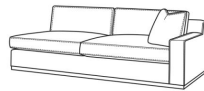

Box Border Back

French Seamed

Oak wood base. Wood grain pattern is a natural characteristic of oak

Standard with throw pillows (not shown)

Various configurations available; visit a CR Laine retailer for more details.

May be shown with optional features

**CLARK**

Standard Seat Cushion:	Comfort Down Seat
Standard Back Pillow:	Comfort Down Back

Also available:

4770-11L One Arm Sofa (87w)

Clark / 4770-11L  
One Arm Sofa (87W)  
Outside: 87W x 41D x 33H  
Inside: 80W x 24D

4770-11R One Arm Sofa (87w)

Clark / 4770-11R  
One Arm Sofa (87W)  
Outside: 87W x 41D x 33H  
Inside: 80W x 24D

4770-12 Corner Chair (41w)

Clark / 4770-12  
Corner Chair (41W)  
Outside: 41W x 41D x 33H  
Inside: 24W x 24D