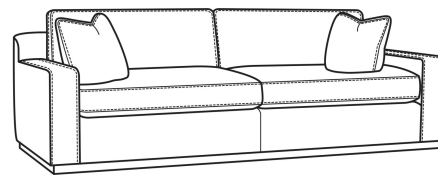

Clark / L4770-21

DESCRIPTION:	Long Sofa (98W)
OUTSIDE:	98"W x 41"D x 33"H
INSIDE:	83"W x 24"D
SEAT:	19"H
ARM:	22.5"H
BACK RAIL:	28"H
COM:	Plain: 223 sq ft
WEIGHT:	280 lbs

L = available in leather

Standard Features:

Box Border Back

Oak wood base. Wood grain pattern is a natural characteristic of oak

French Seamed

May be shown with optional features

CLARK

Standard Seat Cushion:	Comfort Down Seat
Standard Back Pillow:	Comfort Down Back

Also available:

Clark / 4770-05
Chair (42W)
Outside: 42W x 41D x 33H
Inside: 27W x 24D

Clark / 4770-20
Sofa (86W)
Outside: 86W x 41D x 33H
Inside: 71W x 24D

Clark / 4770-21
Long Sofa (98W)
Outside: 98W x 41D x 33H
Inside: 83W x 24D

Clark / L4770-05
Leather Chair (42W)
Outside: 42W x 41D x 33H
Inside: 27W x 24D

Clark / L4770-20
Leather Sofa (86W)
Outside: 86W x 41D x 33H
Inside: 71W x 24D