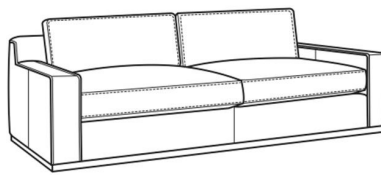

Clark / L4770-21

DESCRIPTION:	Long Sofa (98W)
OUTSIDE:	98"W x 41"D x 33"H
INSIDE:	83"W x 24"D
SEAT:	19"H
ARM:	22.5"H
BACK RAIL:	28"H
COM:	Plain: 223 sq ft
WEIGHT:	280 lbs

L = available in leather

Standard Features:

Box Border Back

Oak wood base. Wood grain pattern is a natural characteristic of oak

French Seamed

May be shown with optional features

CLARK

Standard Seat Cushion:	Comfort Down Seat
Standard Back Pillow:	Comfort Down Back

Also available:

Clark / 4770-05
Chair (42W)
Outside: 42W x 41D x 33H
Inside: 27W x 24D

Clark / 4770-20
Sofa (86W)
Outside: 86W x 41D x 33H
Inside: 71W x 24D

Clark / 4770-21
Long Sofa (98W)
Outside: 98W x 41D x 33H
Inside: 83W x 24D

Clark / L4770-05
Leather Chair (42W)
Outside: 42W x 41D x 33H
Inside: 27W x 24D

Clark / L4770-20
Leather Sofa (86W)
Outside: 86W x 41D x 33H
Inside: 71W x 24D