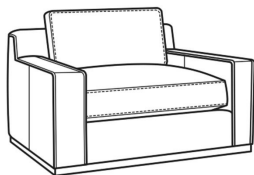

Clark / L4770-21

DESCRIPTION:	Long Sofa (98W)
OUTSIDE:	98"W x 41"D x 33"H
INSIDE:	83"W x 24"D
SEAT:	19"H
ARM:	22.5"H
BACK RAIL:	28"H
COM:	Plain: 223 sq ft
WEIGHT:	280 lbs

L = available in leather

Standard Features:

Box Border Back

Oak wood base. Wood grain pattern is a natural characteristic of oak

French Seamed

May be shown with optional features

CLARK

Standard Seat Cushion:	Comfort Down Seat
Standard Back Pillow:	Comfort Down Back

Also available:

Clark / 4770-05
Chair (42W)
Outside: 42W x 41D x 33H
Inside: 27W x 24D

Clark / 4770-20
Sofa (86W)
Outside: 86W x 41D x 33H
Inside: 71W x 24D

Clark / 4770-21
Long Sofa (98W)
Outside: 98W x 41D x 33H
Inside: 83W x 24D

Clark / L4770-05
Leather Chair (42W)
Outside: 42W x 41D x 33H
Inside: 27W x 24D

Clark / L4770-20
Leather Sofa (86W)
Outside: 86W x 41D x 33H
Inside: 71W x 24D