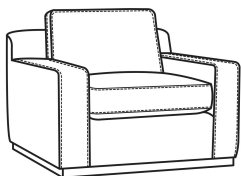

Clark / L4770-21

DESCRIPTION:	Long Sofa (98W)
OUTSIDE:	98"W x 41"D x 33"H
INSIDE:	83"W x 24"D
SEAT:	19"H
ARM:	22.5"H
BACK RAIL:	28"H
COM:	Plain: 223 sq ft
WEIGHT:	280 lbs

L = available in leather

Standard Features:

Box Border Back

Oak wood base. Wood grain pattern is a natural characteristic of oak

French Seamed

May be shown with optional features

CLARK

Standard Seat Cushion:	Comfort Down Seat
Standard Back Pillow:	Comfort Down Back

Also available:

Clark / 4770-05
Chair (42W)
Outside: 42W x 41D x 33H
Inside: 27W x 24D

Clark / 4770-20
Sofa (86W)
Outside: 86W x 41D x 33H
Inside: 71W x 24D

Clark / 4770-21
Long Sofa (98W)
Outside: 98W x 41D x 33H
Inside: 83W x 24D

Clark / L4770-05
Leather Chair (42W)
Outside: 42W x 41D x 33H
Inside: 27W x 24D

Clark / L4770-20
Leather Sofa (86W)
Outside: 86W x 41D x 33H
Inside: 71W x 24D