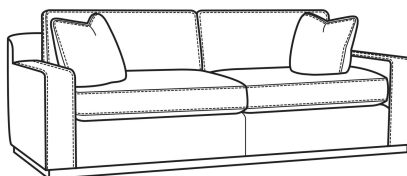

Clark / L4770-21

DESCRIPTION:	Long Sofa (98W)
OUTSIDE:	98"W x 41"D x 33"H
INSIDE:	83"W x 24"D
SEAT:	19"H
ARM:	22.5"H
BACK RAIL:	28"H
COM:	Plain: 223 sq ft
WEIGHT:	280 lbs

L = available in leather

Standard Features:

Box Border Back

Oak wood base. Wood grain pattern is a natural characteristic of oak

French Seamed

May be shown with optional features

CLARK

Standard Seat Cushion:	Comfort Down Seat
Standard Back Pillow:	Comfort Down Back

Also available:

Clark / 4770-05
Chair (42W)
Outside: 42W x 41D x 33H
Inside: 27W x 24D

Clark / 4770-20
Sofa (86W)
Outside: 86W x 41D x 33H
Inside: 71W x 24D

Clark / 4770-21
Long Sofa (98W)
Outside: 98W x 41D x 33H
Inside: 83W x 24D

Clark / L4770-05
Leather Chair (42W)
Outside: 42W x 41D x 33H
Inside: 27W x 24D

Clark / L4770-20
Leather Sofa (86W)
Outside: 86W x 41D x 33H
Inside: 71W x 24D