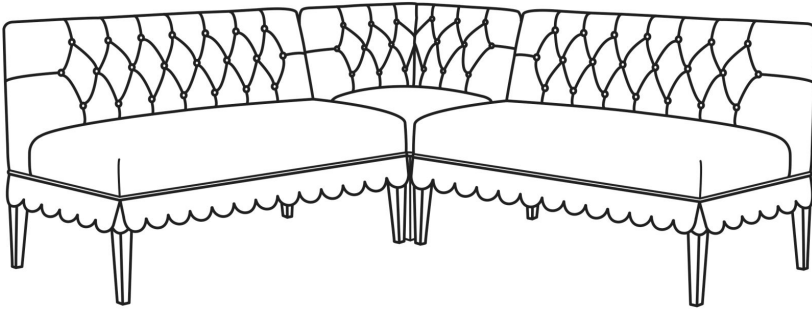

Charlotte / 4660

4660-16 / 4660-12 / 4660-16

DESCRIPTION: Sectional

OUTSIDE: 74"W x 74"D x 33.5"H

INSIDE: 67"W x 26"D

SEAT: 20.5"H

WEIGHT: 185 lbs

CHARLOTTE
