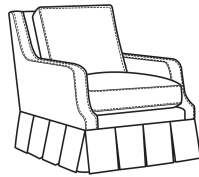

Abingdon / 3750-05

DESCRIPTION:	Chair (30W)
OUTSIDE:	30"W x 39"D x 35"H
INSIDE:	22"W x 22.5"D
SEAT:	20.5"H
ARM:	23"H
BACK RAIL:	34"H
COM:	Plain: 10.00 yds Repeat of 2-14": 12.50 yds Repeat of 15-27": 13.50 yds
WEIGHT:	60 lbs

Standard Features:

- Box Border Back
- French Seamed
- May be shown with optional features

ABINGDON

Standard Seat Cushion:	Comfort Down Seat
Standard Back Pillow:	Comfort Down Back

Also available:

Abingdon / 3750-07
Ottoman (25W X 19D)
Outside: 25W x 19D x 17H
Inside: 0W x 0D

Abingdon / 3750-05SW
Swivel Chair (30W)
Outside: 30W x 39D x 35H
Inside: 22W x 22.5D

Abingdon / 3750-20B
Sofa (87W)
Outside: 87W x 39D x 35H
Inside: 79W x 22.5D

Abingdon / 3750-22B
Apt Sofa (78W)
Outside: 78W x 39D x 35H
Inside: 70W x 22.5D