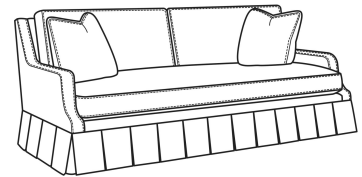

Abingdon / 3750-05

DESCRIPTION:	Chair (30W)
OUTSIDE:	30"W x 39"D x 35"H
INSIDE:	22"W x 22.5"D
SEAT:	20.5"H
ARM:	23"H
BACK RAIL:	34"H
COM:	Plain: 10.00 yds Repeat of 2-14": 12.50 yds Repeat of 15-27": 13.50 yds
WEIGHT:	60 lbs

Standard Features:

- Box Border Back
- French Seamed
- May be shown with optional features

ABINGDON

Standard Seat Cushion:	Comfort Down Seat
Standard Back Pillow:	Comfort Down Back

Also available:

Abingdon / 3750-07
Ottoman (25W X 19D)
Outside: 25W x 19D x 17H
Inside: 0W x 0D

Abingdon / 3750-05SW
Swivel Chair (30W)
Outside: 30W x 39D x 35H
Inside: 22W x 22.5D

Abingdon / 3750-20B
Sofa (87W)
Outside: 87W x 39D x 35H
Inside: 79W x 22.5D

Abingdon / 3750-22B
Apt Sofa (78W)
Outside: 78W x 39D x 35H
Inside: 70W x 22.5D