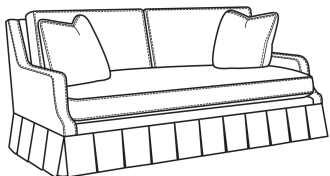

Abingdon / 3750-05

DESCRIPTION:	Chair (30W)
OUTSIDE:	30"W x 39"D x 35"H
INSIDE:	22"W x 22.5"D
SEAT:	20.5"H
ARM:	23"H
BACK RAIL:	34"H
COM:	Plain: 10.00 yds Repeat of 2-14": 12.50 yds Repeat of 15-27": 13.50 yds
WEIGHT:	60 lbs

Standard Features:

- Box Border Back
- French Seamed
- May be shown with optional features

ABINGDON

Standard Seat Cushion:	Comfort Down Seat
Standard Back Pillow:	Comfort Down Back

Also available:

Abingdon / 3750-07
Ottoman (25W X 19D)
Outside: 25W x 19D x 17H
Inside: 0W x 0D

Abingdon / 3750-05SW
Swivel Chair (30W)
Outside: 30W x 39D x 35H
Inside: 22W x 22.5D

Abingdon / 3750-20B
Sofa (87W)
Outside: 87W x 39D x 35H
Inside: 79W x 22.5D

Abingdon / 3750-22B
Apt Sofa (78W)
Outside: 78W x 39D x 35H
Inside: 70W x 22.5D