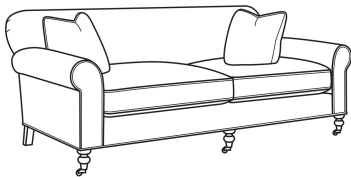

**Theodore / L8330-21**

DESCRIPTION:	Long Sofa (96W)
OUTSIDE:	96"W x 40"D x 34"H
INSIDE:	81"W x 24.5"D
SEAT:	20"H
ARM:	25"H
COM:	Plain: 225 sq ft
WEIGHT:	175 lbs

**L** = available in leather

- Standard Features:
- Standard with casters
- May be shown with optional features

**THEODORE**  
Standard Seat Cushion: Comfort Down Seat

Also available:

Theodore / 8330-20  
Sofa (86W)  
Outside: 86W x 40D x 34H  
Inside: 71W x 24.5D

Theodore / 8330-21  
Long Sofa (96W)  
Outside: 96W x 40D x 34H  
Inside: 81W x 24.5D

Theodore / L8330-20  
Leather Sofa (86W)  
Outside: 86W x 40D x 34H  
Inside: 71W x 24.5D