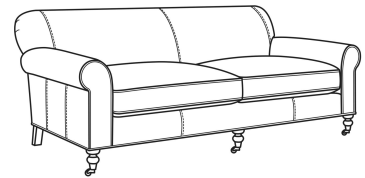

**Theodore / L8330-21**

DESCRIPTION:	Long Sofa (96W)
OUTSIDE:	96"W x 40"D x 34"H
INSIDE:	81"W x 24.5"D
SEAT:	20"H
ARM:	25"H
COM:	Plain: 225 sq ft
WEIGHT:	175 lbs

**L** = available in leather

- Standard Features:
- Standard with casters
- May be shown with optional features

**THEODORE**  
Standard Seat Cushion: Comfort Down Seat

Also available:

Theodore / 8330-20  
Sofa (86W)  
Outside: 86W x 40D x 34H  
Inside: 71W x 24.5D

Theodore / 8330-21  
Long Sofa (96W)  
Outside: 96W x 40D x 34H  
Inside: 81W x 24.5D

Theodore / L8330-20  
Leather Sofa (86W)  
Outside: 86W x 40D x 34H  
Inside: 71W x 24.5D