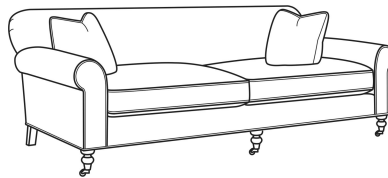

**Theodore / L8330-21**

DESCRIPTION:	Long Sofa (96W)
OUTSIDE:	96"W x 40"D x 34"H
INSIDE:	81"W x 24.5"D
SEAT:	20"H
ARM:	25"H
COM:	Plain: 225 sq ft
WEIGHT:	175 lbs

**L** = available in leather

- Standard Features:
- Standard with casters
- May be shown with optional features

**THEODORE**  
Standard Seat Cushion: Comfort Down Seat

Also available:

Theodore / 8330-20  
Sofa (86W)  
Outside: 86W x 40D x 34H  
Inside: 71W x 24.5D

Theodore / 8330-21  
Long Sofa (96W)  
Outside: 96W x 40D x 34H  
Inside: 81W x 24.5D

Theodore / L8330-20  
Leather Sofa (86W)  
Outside: 86W x 40D x 34H  
Inside: 71W x 24.5D