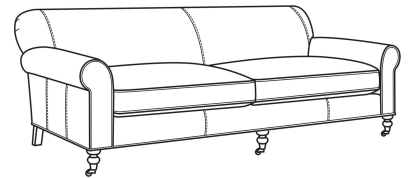

Theodore / L8330-20

DESCRIPTION:	Sofa (86W)
OUTSIDE:	86"W x 40"D x 34"H
INSIDE:	71"W x 24.5"D
SEAT:	20"H
ARM:	25"H
COM:	Plain: 208 sq ft
WEIGHT:	165 lbs

L = available in leather

Standard Features:

Standard with casters

May be shown with optional features

THEODORE

Standard Seat Cushion: Comfort Down Seat

Also available:

Theodore / 8330-20
Sofa (86W)
Outside: 86W x 40D x 34H
Inside: 71W x 24.5D

Theodore / 8330-21
Long Sofa (96W)
Outside: 96W x 40D x 34H
Inside: 81W x 24.5D

Theodore / L8330-21
Leather Long Sofa (96W)
Outside: 96W x 40D x 34H
Inside: 81W x 24.5D