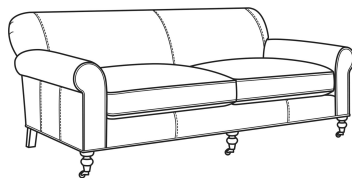

Theodore / 8330-20

DESCRIPTION:	Sofa (86W)
OUTSIDE:	86"W x 40"D x 34"H
INSIDE:	71"W x 24.5"D
SEAT:	20"H
ARM:	25"H
THROW PILLOWS:	2 - 20"
COM:	Plain: 16.50 yds Repeat of 2-14": 20.75 yds Repeat of 15-27": 22.50 yds
WEIGHT:	150 lbs

L = available in leather

- Standard Features:
- Standard with casters
- May be shown with optional features

THEODORE

Standard Seat Cushion: Comfort Down Seat

Also available:

Theodore / 8330-21
Long Sofa (96W)
Outside: 96W x 40D x 34H
Inside: 81W x 24.5D

Theodore / L8330-20
Leather Sofa (86W)
Outside: 86W x 40D x 34H
Inside: 71W x 24.5D

Theodore / L8330-21
Leather Long Sofa (96W)
Outside: 96W x 40D x 34H
Inside: 81W x 24.5D