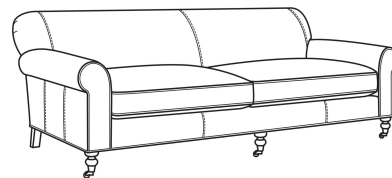

Theodore / 8330-20

DESCRIPTION:	Sofa (86W)
OUTSIDE:	86"W x 40"D x 34"H
INSIDE:	71"W x 24.5"D
SEAT:	20"H
ARM:	25"H
THROW PILLOWS:	2 - 20"
COM:	Plain: 16.50 yds Repeat of 2-14": 20.75 yds Repeat of 15-27": 22.50 yds
WEIGHT:	150 lbs

L = available in leather

- Standard Features:
- Standard with casters
- May be shown with optional features

THEODORE

Standard Seat Cushion: Comfort Down Seat

Also available:

Theodore / 8330-21
Long Sofa (96W)
Outside: 96W x 40D x 34H
Inside: 81W x 24.5D

Theodore / L8330-20
Leather Sofa (86W)
Outside: 86W x 40D x 34H
Inside: 71W x 24.5D

Theodore / L8330-21
Leather Long Sofa (96W)
Outside: 96W x 40D x 34H
Inside: 81W x 24.5D