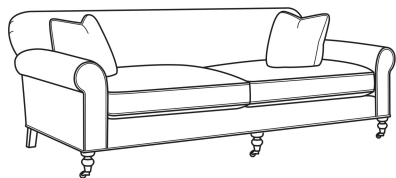

Theodore / 8330-20

DESCRIPTION:	Sofa (86W)
OUTSIDE:	86"W x 40"D x 34"H
INSIDE:	71"W x 24.5"D
SEAT:	20"H
ARM:	25"H
THROW PILLOWS:	2 - 20"
COM:	Plain: 16.50 yds Repeat of 2-14": 20.75 yds Repeat of 15-27": 22.50 yds
WEIGHT:	150 lbs

L = available in leather

- Standard Features:
- Standard with casters
- May be shown with optional features

THEODORE

Standard Seat Cushion: Comfort Down Seat

Also available:

Theodore / 8330-21
Long Sofa (96W)
Outside: 96W x 40D x 34H
Inside: 81W x 24.5D

Theodore / L8330-20
Leather Sofa (86W)
Outside: 86W x 40D x 34H
Inside: 71W x 24.5D

Theodore / L8330-21
Leather Long Sofa (96W)
Outside: 96W x 40D x 34H
Inside: 81W x 24.5D