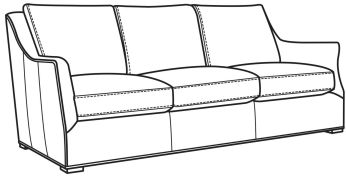

**Darius / L2100-05SW**

DESCRIPTION:	Swivel Chair (34W)
OUTSIDE:	34"W x 40"D x 36.5"H
INSIDE:	24"W x 22"D
SEAT:	21"H
ARM:	25.5"H
BACK RAIL:	35.5"H
COM:	Plain: 111 sq ft
WEIGHT:	80 lbs

**L** = available in leather

**Standard Features:**

French Seam

May be shown with optional features

**DARIUS**

Standard Seat Cushion:	Comfort Down Seat
Standard Back Pillow:	Comfort Down Back

Also available:

Darius / 2100-07  
Ottoman (29W X 23D)  
Outside: 29W x 23D x 17H  
Inside: 0W x 0D

Darius / L2100-07  
Leather Ottoman (29W X 23D)  
Outside: 29W x 23D x 17H  
Inside: 0W x 0D

Darius / 2100-00  
Sofa (85.5W)  
Outside: 85.5W x 40D x 36.5H  
Inside: 76W x 22D

Darius / 2100-01  
Long Sofa (97.5W)  
Outside: 97.5W x 40D x 36.5H  
Inside: 88W x 22D

Darius / 2100-05  
Chair (34W)  
Outside: 34W x 40D x 36.5H  
Inside: 24W x 22D

Darius / 2100-05SW  
Swivel Chair (34W)  
Outside: 34W x 40D x 36.5H  
Inside: 24W x 22D

Darius / L2100-00  
Leather Sofa (85.5W)  
Outside: 85.5W x 40D x 36.5H  
Inside: 76W x 22D