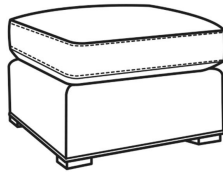

**Darius / L2100-05SW**

DESCRIPTION:	Swivel Chair (34W)
OUTSIDE:	34"W x 40"D x 36.5"H
INSIDE:	24"W x 22"D
SEAT:	21"H
ARM:	25.5"H
BACK RAIL:	35.5"H
COM:	Plain: 111 sq ft
WEIGHT:	80 lbs

**L** = available in leather

**Standard Features:**

French Seam

May be shown with optional features

**DARIUS**

Standard Seat Cushion:	Comfort Down Seat
Standard Back Pillow:	Comfort Down Back

Also available:

Darius / 2100-07  
Ottoman (29W X 23D)  
Outside: 29W x 23D x 17H  
Inside: 0W x 0D

Darius / L2100-07  
Leather Ottoman (29W X 23D)  
Outside: 29W x 23D x 17H  
Inside: 0W x 0D

Darius / 2100-00  
Sofa (85.5W)  
Outside: 85.5W x 40D x 36.5H  
Inside: 76W x 22D

Darius / 2100-01  
Long Sofa (97.5W)  
Outside: 97.5W x 40D x 36.5H  
Inside: 88W x 22D

Darius / 2100-05  
Chair (34W)  
Outside: 34W x 40D x 36.5H  
Inside: 24W x 22D

Darius / 2100-05SW  
Swivel Chair (34W)  
Outside: 34W x 40D x 36.5H  
Inside: 24W x 22D

Darius / L2100-00  
Leather Sofa (85.5W)  
Outside: 85.5W x 40D x 36.5H  
Inside: 76W x 22D