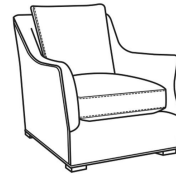

**Darius / L2100-05SW**

DESCRIPTION:	Swivel Chair (34W)
OUTSIDE:	34"W x 40"D x 36.5"H
INSIDE:	24"W x 22"D
SEAT:	21"H
ARM:	25.5"H
BACK RAIL:	35.5"H
COM:	Plain: 111 sq ft
WEIGHT:	80 lbs

**L** = available in leather

**Standard Features:**

French Seam

May be shown with optional features

**DARIUS**

Standard Seat Cushion:	Comfort Down Seat
Standard Back Pillow:	Comfort Down Back

Also available:

Darius / 2100-07  
Ottoman (29W X 23D)  
Outside: 29W x 23D x 17H  
Inside: 0W x 0D

Darius / 2100-05  
Chair (34W)  
Outside: 34W x 40D x 36.5H  
Inside: 24W x 22D

Darius / 2100-05SW  
Swivel Chair (34W)  
Outside: 34W x 40D x 36.5H  
Inside: 24W x 22D

Darius / L2100-00  
Leather Sofa (85.5W)  
Outside: 85.5W x 40D x 36.5H  
Inside: 76W x 22D

Darius / L2100-01  
Leather Long Sofa (97.5W)  
Outside: 97.5W x 40D x 36.5H  
Inside: 88W x 22D

Darius / L2100-05  
Leather Chair (34W)  
Outside: 34W x 40D x 36.5H  
Inside: 24W x 22D