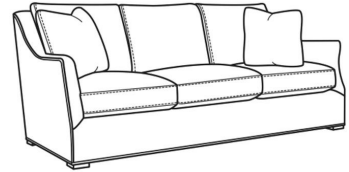

**Darius / L2100-05SW**

DESCRIPTION:	Swivel Chair (34W)
OUTSIDE:	34"W x 40"D x 36.5"H
INSIDE:	24"W x 22"D
SEAT:	21"H
ARM:	25.5"H
BACK RAIL:	35.5"H
COM:	Plain: 111 sq ft
WEIGHT:	80 lbs

**L** = available in leather

**Standard Features:**

French Seam

May be shown with optional features

**DARIUS**

Standard Seat Cushion:	Comfort Down Seat
Standard Back Pillow:	Comfort Down Back

Also available:

Darius / 2100-07  
Ottoman (29W X 23D)  
Outside: 29W x 23D x 17H  
Inside: 0W x 0D

Darius / L2100-07  
Leather Ottoman (29W X 23D)  
Outside: 29W x 23D x 17H  
Inside: 0W x 0D

Darius / 2100-00  
Sofa (85.5W)  
Outside: 85.5W x 40D x 36.5H  
Inside: 76W x 22D

Darius / 2100-01  
Long Sofa (97.5W)  
Outside: 97.5W x 40D x 36.5H  
Inside: 88W x 22D

Darius / 2100-05  
Chair (34W)  
Outside: 34W x 40D x 36.5H  
Inside: 24W x 22D

Darius / 2100-05SW  
Swivel Chair (34W)  
Outside: 34W x 40D x 36.5H  
Inside: 24W x 22D

Darius / L2100-00  
Leather Sofa (85.5W)  
Outside: 85.5W x 40D x 36.5H  
Inside: 76W x 22D