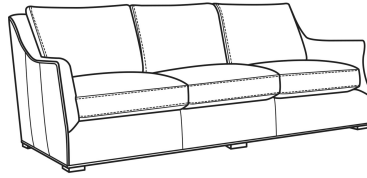

**Darius / L2100-05SW**

DESCRIPTION:	Swivel Chair (34W)
OUTSIDE:	34"W x 40"D x 36.5"H
INSIDE:	24"W x 22"D
SEAT:	21"H
ARM:	25.5"H
BACK RAIL:	35.5"H
COM:	Plain: 111 sq ft
WEIGHT:	80 lbs

**L** = available in leather

**Standard Features:**

French Seam

May be shown with optional features

**DARIUS**

Standard Seat Cushion:	Comfort Down Seat
Standard Back Pillow:	Comfort Down Back

Also available:

Darius / 2100-07  
Ottoman (29W X 23D)  
Outside: 29W x 23D x 17H  
Inside: 0W x 0D

Darius / L2100-07  
Leather Ottoman (29W X 23D)  
Outside: 29W x 23D x 17H  
Inside: 0W x 0D

Darius / 2100-00  
Sofa (85.5W)  
Outside: 85.5W x 40D x 36.5H  
Inside: 76W x 22D

Darius / 2100-01  
Long Sofa (97.5W)  
Outside: 97.5W x 40D x 36.5H  
Inside: 88W x 22D

Darius / 2100-05  
Chair (34W)  
Outside: 34W x 40D x 36.5H  
Inside: 24W x 22D

Darius / 2100-05SW  
Swivel Chair (34W)  
Outside: 34W x 40D x 36.5H  
Inside: 24W x 22D

Darius / L2100-00  
Leather Sofa (85.5W)  
Outside: 85.5W x 40D x 36.5H  
Inside: 76W x 22D