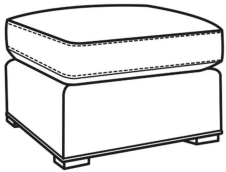

**Darius / L2100-05SW**

DESCRIPTION:	Swivel Chair (34W)
OUTSIDE:	34"W x 40"D x 36.5"H
INSIDE:	24"W x 22"D
SEAT:	21"H
ARM:	25.5"H
BACK RAIL:	35.5"H
COM:	Plain: 111 sq ft
WEIGHT:	80 lbs

**L** = available in leather

**Standard Features:**

French Seam

May be shown with optional features

**DARIUS**

Standard Seat Cushion:	Comfort Down Seat
Standard Back Pillow:	Comfort Down Back

Also available:

Darius / 2100-07  
Ottoman (29W X 23D)  
Outside: 29W x 23D x 17H  
Inside: 0W x 0D

Darius / L2100-07  
Leather Ottoman (29W X 23D)  
Outside: 29W x 23D x 17H  
Inside: 0W x 0D

Darius / 2100-00  
Sofa (85.5W)  
Outside: 85.5W x 40D x 36.5H  
Inside: 76W x 22D

Darius / 2100-01  
Long Sofa (97.5W)  
Outside: 97.5W x 40D x 36.5H  
Inside: 88W x 22D

Darius / 2100-05  
Chair (34W)  
Outside: 34W x 40D x 36.5H  
Inside: 24W x 22D

Darius / 2100-05SW  
Swivel Chair (34W)  
Outside: 34W x 40D x 36.5H  
Inside: 24W x 22D

Darius / L2100-00  
Leather Sofa (85.5W)  
Outside: 85.5W x 40D x 36.5H  
Inside: 76W x 22D