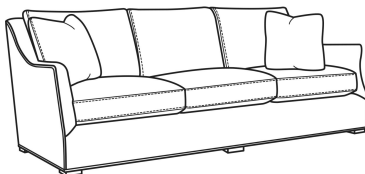

**Darius / L2100-05SW**

DESCRIPTION:	Swivel Chair (34W)
OUTSIDE:	34"W x 40"D x 36.5"H
INSIDE:	24"W x 22"D
SEAT:	21"H
ARM:	25.5"H
BACK RAIL:	35.5"H
COM:	Plain: 111 sq ft
WEIGHT:	80 lbs

**L** = available in leather

**Standard Features:**

French Seam

May be shown with optional features

**DARIUS**

Standard Seat Cushion:	Comfort Down Seat
Standard Back Pillow:	Comfort Down Back

Also available:

Darius / 2100-07  
Ottoman (29W X 23D)  
Outside: 29W x 23D x 17H  
Inside: 0W x 0D

Darius / L2100-07  
Leather Ottoman (29W X 23D)  
Outside: 29W x 23D x 17H  
Inside: 0W x 0D

Darius / 2100-00  
Sofa (85.5W)  
Outside: 85.5W x 40D x 36.5H  
Inside: 76W x 22D

Darius / 2100-01  
Long Sofa (97.5W)  
Outside: 97.5W x 40D x 36.5H  
Inside: 88W x 22D

Darius / 2100-05  
Chair (34W)  
Outside: 34W x 40D x 36.5H  
Inside: 24W x 22D

Darius / 2100-05SW  
Swivel Chair (34W)  
Outside: 34W x 40D x 36.5H  
Inside: 24W x 22D

Darius / L2100-00  
Leather Sofa (85.5W)  
Outside: 85.5W x 40D x 36.5H  
Inside: 76W x 22D