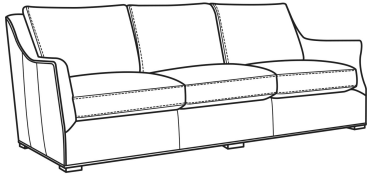

Darius / 2100-05

DESCRIPTION:	Chair (34W)
OUTSIDE:	34"W x 40"D x 36.5"H
INSIDE:	24"W x 22"D
SEAT:	21"H
ARM:	25.5"H
BACK RAIL:	35.5"H
COM:	Plain: 8.50 yds Repeat of 2-14": 10.75 yds Repeat of 15-27": 11.50 yds
WEIGHT:	70 lbs

DARIUS

Standard Seat Cushion:	Comfort Down Seat
Standard Back Pillow:	Comfort Down Back

L = available in leather

Also available:

Darius / 2100-07
Ottoman (29W X 23D)
Outside: 29W x 23D x 17H
Inside: 0W x 0D

Darius / L2100-07
Leather Ottoman (29W X 23D)
Outside: 29W x 23D x 17H
Inside: 0W x 0D

Darius / 2100-00
Sofa (85.5W)
Outside: 85.5W x 40D x 36.5H
Inside: 76W x 22D

Darius / 2100-01
Long Sofa (97.5W)
Outside: 97.5W x 40D x 36.5H
Inside: 88W x 22D

Darius / 2100-05SW
Swivel Chair (34W)
Outside: 34W x 40D x 36.5H
Inside: 24W x 22D

Darius / L2100-00
Leather Sofa (85.5W)
Outside: 85.5W x 40D x 36.5H
Inside: 76W x 22D

Darius / L2100-01
Leather Long Sofa (97.5W)
Outside: 97.5W x 40D x 36.5H
Inside: 88W x 22D