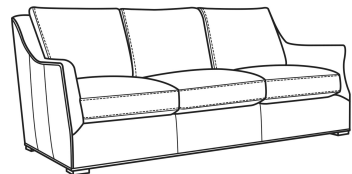

Darius / 2100-05

DESCRIPTION:	Chair (34W)
OUTSIDE:	34"W x 40"D x 36.5"H
INSIDE:	24"W x 22"D
SEAT:	21"H
ARM:	25.5"H
BACK RAIL:	35.5"H
COM:	Plain: 8.50 yds Repeat of 2-14": 10.75 yds Repeat of 15-27": 11.50 yds
WEIGHT:	70 lbs

DARIUS

Standard Seat Cushion:	Comfort Down Seat
Standard Back Pillow:	Comfort Down Back

L = available in leather

Also available:

Darius / 2100-07
Ottoman (29W X 23D)
Outside: 29W x 23D x 17H
Inside: 0W x 0D

Darius / L2100-07
Leather Ottoman (29W X 23D)
Outside: 29W x 23D x 17H
Inside: 0W x 0D

Darius / 2100-00
Sofa (85.5W)
Outside: 85.5W x 40D x 36.5H
Inside: 76W x 22D

Darius / 2100-01
Long Sofa (97.5W)
Outside: 97.5W x 40D x 36.5H
Inside: 88W x 22D

Darius / 2100-05SW
Swivel Chair (34W)
Outside: 34W x 40D x 36.5H
Inside: 24W x 22D

Darius / L2100-00
Leather Sofa (85.5W)
Outside: 85.5W x 40D x 36.5H
Inside: 76W x 22D

Darius / L2100-01
Leather Long Sofa (97.5W)
Outside: 97.5W x 40D x 36.5H
Inside: 88W x 22D