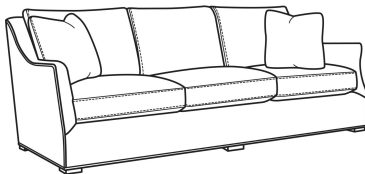

Darius / 2100-05

DESCRIPTION:	Chair (34W)
OUTSIDE:	34"W x 40"D x 36.5"H
INSIDE:	24"W x 22"D
SEAT:	21"H
ARM:	25.5"H
BACK RAIL:	35.5"H
COM:	Plain: 8.50 yds Repeat of 2-14": 10.75 yds Repeat of 15-27": 11.50 yds
WEIGHT:	70 lbs

DARIUS

Standard Seat Cushion:	Comfort Down Seat
Standard Back Pillow:	Comfort Down Back

L = available in leather

Also available:

Darius / 2100-07
Ottoman (29W X 23D)
Outside: 29W x 23D x 17H
Inside: 0W x 0D

Darius / L2100-07
Leather Ottoman (29W X 23D)
Outside: 29W x 23D x 17H
Inside: 0W x 0D

Darius / 2100-00
Sofa (85.5W)
Outside: 85.5W x 40D x 36.5H
Inside: 76W x 22D

Darius / 2100-01
Long Sofa (97.5W)
Outside: 97.5W x 40D x 36.5H
Inside: 88W x 22D

Darius / 2100-05SW
Swivel Chair (34W)
Outside: 34W x 40D x 36.5H
Inside: 24W x 22D

Darius / L2100-00
Leather Sofa (85.5W)
Outside: 85.5W x 40D x 36.5H
Inside: 76W x 22D

Darius / L2100-01
Leather Long Sofa (97.5W)
Outside: 97.5W x 40D x 36.5H
Inside: 88W x 22D