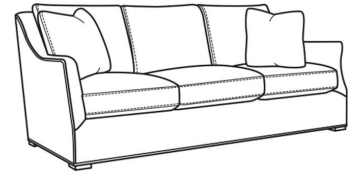

Darius / 2100-05

DESCRIPTION:	Chair (34W)
OUTSIDE:	34"W x 40"D x 36.5"H
INSIDE:	24"W x 22"D
SEAT:	21"H
ARM:	25.5"H
BACK RAIL:	35.5"H
COM:	Plain: 8.50 yds Repeat of 2-14": 10.75 yds Repeat of 15-27": 11.50 yds
WEIGHT:	70 lbs

DARIUS

Standard Seat Cushion:	Comfort Down Seat
Standard Back Pillow:	Comfort Down Back

L = available in leather

Also available:

Darius / 2100-07
Ottoman (29W X 23D)
Outside: 29W x 23D x 17H
Inside: 0W x 0D

Darius / L2100-07
Leather Ottoman (29W X 23D)
Outside: 29W x 23D x 17H
Inside: 0W x 0D

Darius / 2100-00
Sofa (85.5W)
Outside: 85.5W x 40D x 36.5H
Inside: 76W x 22D

Darius / 2100-01
Long Sofa (97.5W)
Outside: 97.5W x 40D x 36.5H
Inside: 88W x 22D

Darius / 2100-05SW
Swivel Chair (34W)
Outside: 34W x 40D x 36.5H
Inside: 24W x 22D

Darius / L2100-00
Leather Sofa (85.5W)
Outside: 85.5W x 40D x 36.5H
Inside: 76W x 22D

Darius / L2100-01
Leather Long Sofa (97.5W)
Outside: 97.5W x 40D x 36.5H
Inside: 88W x 22D