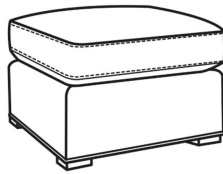

Darius / 2100-05

DESCRIPTION:	Chair (34W)
OUTSIDE:	34"W x 40"D x 36.5"H
INSIDE:	24"W x 22"D
SEAT:	21"H
ARM:	25.5"H
BACK RAIL:	35.5"H
COM:	Plain: 8.50 yds Repeat of 2-14": 10.75 yds Repeat of 15-27": 11.50 yds
WEIGHT:	70 lbs

DARIUS

Standard Seat Cushion:	Comfort Down Seat
Standard Back Pillow:	Comfort Down Back

L = available in leather

Also available:

Darius / 2100-07
Ottoman (29W X 23D)
Outside: 29W x 23D x 17H
Inside: 0W x 0D

Darius / L2100-07
Leather Ottoman (29W X 23D)
Outside: 29W x 23D x 17H
Inside: 0W x 0D

Darius / 2100-00
Sofa (85.5W)
Outside: 85.5W x 40D x 36.5H
Inside: 76W x 22D

Darius / 2100-01
Long Sofa (97.5W)
Outside: 97.5W x 40D x 36.5H
Inside: 88W x 22D

Darius / 2100-05SW
Swivel Chair (34W)
Outside: 34W x 40D x 36.5H
Inside: 24W x 22D

Darius / L2100-00
Leather Sofa (85.5W)
Outside: 85.5W x 40D x 36.5H
Inside: 76W x 22D

Darius / L2100-01
Leather Long Sofa (97.5W)
Outside: 97.5W x 40D x 36.5H
Inside: 88W x 22D