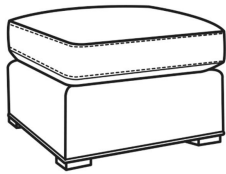

Darius / 2100-05

DESCRIPTION:	Chair (34W)
OUTSIDE:	34"W x 40"D x 36.5"H
INSIDE:	24"W x 22"D
SEAT:	21"H
ARM:	25.5"H
BACK RAIL:	35.5"H
COM:	Plain: 8.50 yds Repeat of 2-14": 10.75 yds Repeat of 15-27": 11.50 yds
WEIGHT:	70 lbs

DARIUS

Standard Seat Cushion:	Comfort Down Seat
Standard Back Pillow:	Comfort Down Back

L = available in leather

Also available:

Darius / 2100-07
Ottoman (29W X 23D)
Outside: 29W x 23D x 17H
Inside: 0W x 0D

Darius / 2100-05SW
Swivel Chair (34W)
Outside: 34W x 40D x 36.5H
Inside: 24W x 22D

Darius / L2100-00
Leather Sofa (85.5W)
Outside: 85.5W x 40D x 36.5H
Inside: 76W x 22D

Darius / L2100-01
Leather Long Sofa (97.5W)
Outside: 97.5W x 40D x 36.5H
Inside: 88W x 22D

Darius / L2100-05
Leather Chair (34W)
Outside: 34W x 40D x 36.5H
Inside: 24W x 22D