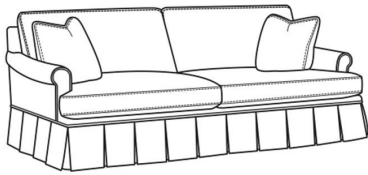

Magnolia / 1230-22B

DESCRIPTION:	Apt Sofa (78W)
OUTSIDE:	78"W x 41"D x 37"H
INSIDE:	67"W x 23"D
SEAT:	21"H
ARM:	25"H
BACK RAIL:	33"H
THROW PILLOWS:	2 - 20"
COM:	Plain: 20.50 yds Repeat of 2-14": 25.75 yds Repeat of 15-27": 27.75 yds
WEIGHT:	150 lbs

Standard Features:

- Knife Edge Back
- French Seamed
- May be shown with optional features

MAGNOLIA

Standard Seat Cushion:	Comfort Down Seat
Standard Back Pillow:	Comfort Down Back

Also available:

Magnolia / 1230-20
Sofa (86W)
Outside: 86W x 41D x 37H
Inside: 75W x 23D

Magnolia / 1230-20B
Sofa (86W)
Outside: 86W x 41D x 37H
Inside: 75W x 23D

Magnolia / 1230-22
Apt Sofa (78W)
Outside: 78W x 41D x 37H
Inside: 67W x 23D