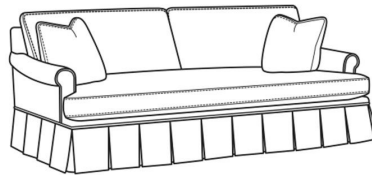

Magnolia / 1230-22B

DESCRIPTION:	Apt Sofa (78W)
OUTSIDE:	78"W x 41"D x 37"H
INSIDE:	67"W x 23"D
SEAT:	21"H
ARM:	25"H
BACK RAIL:	33"H
THROW PILLOWS:	2 - 20"
COM:	Plain: 20.50 yds Repeat of 2-14": 25.75 yds Repeat of 15-27": 27.75 yds
WEIGHT:	150 lbs

Standard Features:

- Knife Edge Back
- French Seamed
- May be shown with optional features

MAGNOLIA

Standard Seat Cushion:	Comfort Down Seat
Standard Back Pillow:	Comfort Down Back

Also available:

Magnolia / 1230-20
Sofa (86W)
Outside: 86W x 41D x 37H
Inside: 75W x 23D

Magnolia / 1230-20B
Sofa (86W)
Outside: 86W x 41D x 37H
Inside: 75W x 23D

Magnolia / 1230-22
Apt Sofa (78W)
Outside: 78W x 41D x 37H
Inside: 67W x 23D