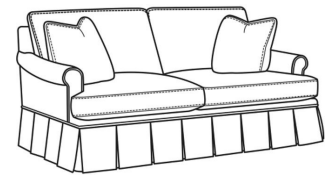

Magnolia / 1230-22B

DESCRIPTION:	Apt Sofa (78W)
OUTSIDE:	78"W x 41"D x 37"H
INSIDE:	67"W x 23"D
SEAT:	21"H
ARM:	25"H
BACK RAIL:	33"H
THROW PILLOWS:	2 - 20"
COM:	Plain: 20.50 yds Repeat of 2-14": 25.75 yds Repeat of 15-27": 27.75 yds
WEIGHT:	150 lbs

Standard Features:

- Knife Edge Back
- French Seamed
- May be shown with optional features

MAGNOLIA

Standard Seat Cushion:	Comfort Down Seat
Standard Back Pillow:	Comfort Down Back

Also available:

Magnolia / 1230-20
Sofa (86W)
Outside: 86W x 41D x 37H
Inside: 75W x 23D

Magnolia / 1230-20B
Sofa (86W)
Outside: 86W x 41D x 37H
Inside: 75W x 23D

Magnolia / 1230-22
Apt Sofa (78W)
Outside: 78W x 41D x 37H
Inside: 67W x 23D