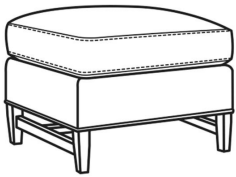

### Louie / 1535-05

DESCRIPTION:	Chair (32W)
OUTSIDE:	32"W x 37"D x 35"H
INSIDE:	21"W x 21"D
SEAT:	20.5"H
ARM:	26"H
BACK RAIL:	35"H
COM:	Plain: 8.50 yds Repeat of 2-14": 10.75 yds Repeat of 15-27": 11.50 yds
WEIGHT:	70 lbs

#### Standard Features:

Box Border Back

French Seamed

May be shown with optional features

### LOUIE

Standard Seat Cushion: Comfort Down Seat

Standard Back Pillow: Comfort Down Back

---

#### Also available:

Louie / 1535-07

Ottoman (26W X 19D)

Outside: 26W x 19D x 19H

Inside: 0W x 0D