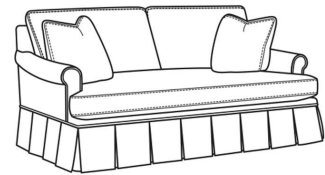

**Magnolia / 1230-22**

DESCRIPTION:	Apt Sofa (78W)
OUTSIDE:	78"W x 41"D x 37"H
INSIDE:	67"W x 23"D
SEAT:	21"H
ARM:	25"H
BACK RAIL:	33"H
THROW PILLOWS:	2 - 20"
COM:	Plain: 22.00 yds Repeat of 2-14": 27.50 yds Repeat of 15-27": 29.75 yds
WEIGHT:	150 lbs

Standard Features:

- Knife Edge Back
- French Seamed
- May be shown with optional features

**MAGNOLIA**

Standard Seat Cushion:	Comfort Down Seat
Standard Back Pillow:	Comfort Down Back

Also available:

Magnolia / 1230-20  
Sofa (86W)  
Outside: 86W x 41D x 37H  
Inside: 75W x 23D

Magnolia / 1230-20B  
Sofa (86W)  
Outside: 86W x 41D x 37H  
Inside: 75W x 23D

Magnolia / 1230-22B  
Apt Sofa (78W)  
Outside: 78W x 41D x 37H  
Inside: 67W x 23D