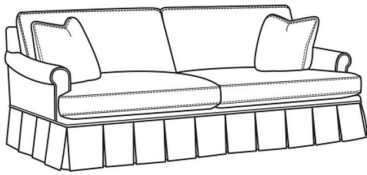

**Magnolia / 1230-22**

DESCRIPTION:	Apt Sofa (78W)
OUTSIDE:	78"W x 41"D x 37"H
INSIDE:	67"W x 23"D
SEAT:	21"H
ARM:	25"H
BACK RAIL:	33"H
THROW PILLOWS:	2 - 20"
COM:	Plain: 22.00 yds Repeat of 2-14": 27.50 yds Repeat of 15-27": 29.75 yds
WEIGHT:	150 lbs

Standard Features:

- Knife Edge Back
- French Seamed
- May be shown with optional features

**MAGNOLIA**

Standard Seat Cushion:	Comfort Down Seat
Standard Back Pillow:	Comfort Down Back

Also available:

Magnolia / 1230-20  
Sofa (86W)  
Outside: 86W x 41D x 37H  
Inside: 75W x 23D

Magnolia / 1230-20B  
Sofa (86W)  
Outside: 86W x 41D x 37H  
Inside: 75W x 23D

Magnolia / 1230-22B  
Apt Sofa (78W)  
Outside: 78W x 41D x 37H  
Inside: 67W x 23D