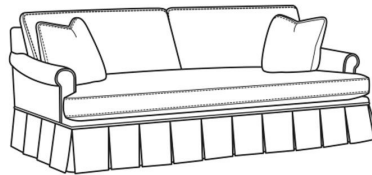

**Magnolia / 1230-22**

DESCRIPTION:	Apt Sofa (78W)
OUTSIDE:	78"W x 41"D x 37"H
INSIDE:	67"W x 23"D
SEAT:	21"H
ARM:	25"H
BACK RAIL:	33"H
THROW PILLOWS:	2 - 20"
COM:	Plain: 22.00 yds Repeat of 2-14": 27.50 yds Repeat of 15-27": 29.75 yds
WEIGHT:	150 lbs

Standard Features:

- Knife Edge Back
- French Seamed
- May be shown with optional features

**MAGNOLIA**

Standard Seat Cushion:	Comfort Down Seat
Standard Back Pillow:	Comfort Down Back

Also available:

Magnolia / 1230-20  
Sofa (86W)  
Outside: 86W x 41D x 37H  
Inside: 75W x 23D

Magnolia / 1230-20B  
Sofa (86W)  
Outside: 86W x 41D x 37H  
Inside: 75W x 23D

Magnolia / 1230-22B  
Apt Sofa (78W)  
Outside: 78W x 41D x 37H  
Inside: 67W x 23D