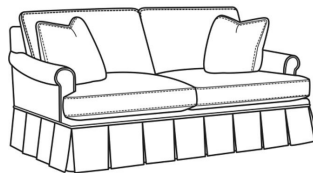

**Magnolia / 1230-20B**

DESCRIPTION:	Sofa (86W)
OUTSIDE:	86"W x 41"D x 37"H
INSIDE:	75"W x 23"D
SEAT:	21"H
ARM:	25"H
BACK RAIL:	33"H
THROW PILLOWS:	2 - 20"
COM:	Plain: 21.00 yds Repeat of 2-14": 26.25 yds Repeat of 15-27": 28.50 yds
WEIGHT:	160 lbs

Standard Features:

- Knife Edge Back
- French Seamed
- May be shown with optional features

**MAGNOLIA**

Standard Seat Cushion:	Comfort Down Seat
Standard Back Pillow:	Comfort Down Back

Also available:

Magnolia / 1230-20  
Sofa (86W)  
Outside: 86W x 41D x 37H  
Inside: 75W x 23D

Magnolia / 1230-22  
Apt Sofa (78W)  
Outside: 78W x 41D x 37H  
Inside: 67W x 23D

Magnolia / 1230-22B  
Apt Sofa (78W)  
Outside: 78W x 41D x 37H  
Inside: 67W x 23D