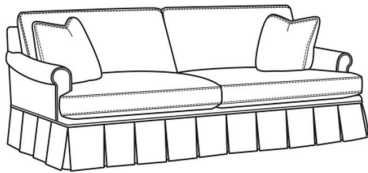

**Magnolia / 1230-20B**

DESCRIPTION:	Sofa (86W)
OUTSIDE:	86"W x 41"D x 37"H
INSIDE:	75"W x 23"D
SEAT:	21"H
ARM:	25"H
BACK RAIL:	33"H
THROW PILLOWS:	2 - 20"
COM:	Plain: 21.00 yds Repeat of 2-14": 26.25 yds Repeat of 15-27": 28.50 yds
WEIGHT:	160 lbs

Standard Features:

- Knife Edge Back
- French Seamed
- May be shown with optional features

**MAGNOLIA**

Standard Seat Cushion:	Comfort Down Seat
Standard Back Pillow:	Comfort Down Back

Also available:

Magnolia / 1230-20  
Sofa (86W)  
Outside: 86W x 41D x 37H  
Inside: 75W x 23D

Magnolia / 1230-22  
Apt Sofa (78W)  
Outside: 78W x 41D x 37H  
Inside: 67W x 23D

Magnolia / 1230-22B  
Apt Sofa (78W)  
Outside: 78W x 41D x 37H  
Inside: 67W x 23D