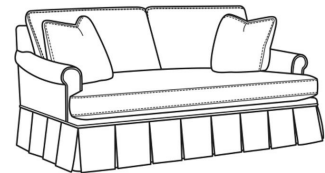

**Magnolia / 1230-20B**

DESCRIPTION:	Sofa (86W)
OUTSIDE:	86"W x 41"D x 37"H
INSIDE:	75"W x 23"D
SEAT:	21"H
ARM:	25"H
BACK RAIL:	33"H
THROW PILLOWS:	2 - 20"
COM:	Plain: 21.00 yds Repeat of 2-14": 26.25 yds Repeat of 15-27": 28.50 yds
WEIGHT:	160 lbs

Standard Features:

- Knife Edge Back
- French Seamed
- May be shown with optional features

**MAGNOLIA**

Standard Seat Cushion:	Comfort Down Seat
Standard Back Pillow:	Comfort Down Back

Also available:

Magnolia / 1230-20  
Sofa (86W)  
Outside: 86W x 41D x 37H  
Inside: 75W x 23D

Magnolia / 1230-22  
Apt Sofa (78W)  
Outside: 78W x 41D x 37H  
Inside: 67W x 23D

Magnolia / 1230-22B  
Apt Sofa (78W)  
Outside: 78W x 41D x 37H  
Inside: 67W x 23D