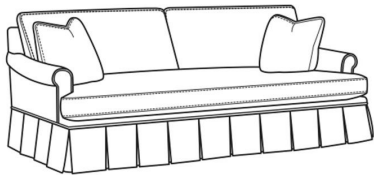

Magnolia / 1230-20

| | |
|----------------|---|
| DESCRIPTION: | Sofa (86W) |
| OUTSIDE: | 86"W x 41"D x 37"H |
| INSIDE: | 75"W x 23"D |
| SEAT: | 21"H |
| ARM: | 25"H |
| BACK RAIL: | 33"H |
| THROW PILLOWS: | 2 - 20" |
| COM: | Plain: 22.50 yds Repeat of 2-14": 28.25 yds Repeat of 15-27": 30.50 yds |
| WEIGHT: | 160 lbs |

Standard Features:

- Knife Edge Back
- French Seamed
- May be shown with optional features

MAGNOLIA

| | |
|------------------------|-------------------|
| Standard Seat Cushion: | Comfort Down Seat |
| Standard Back Pillow: | Comfort Down Back |

Also available:

Magnolia / 1230-20B
Sofa (86W)
Outside: 86W x 41D x 37H
Inside: 75W x 23D

Magnolia / 1230-22
Apt Sofa (78W)
Outside: 78W x 41D x 37H
Inside: 67W x 23D

Magnolia / 1230-22B
Apt Sofa (78W)
Outside: 78W x 41D x 37H
Inside: 67W x 23D