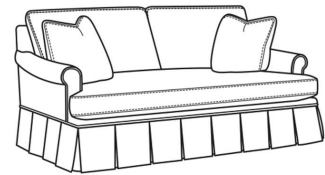

Magnolia / 1230-20

| | |
|----------------|---|
| DESCRIPTION: | Sofa (86W) |
| OUTSIDE: | 86"W x 41"D x 37"H |
| INSIDE: | 75"W x 23"D |
| SEAT: | 21"H |
| ARM: | 25"H |
| BACK RAIL: | 33"H |
| THROW PILLOWS: | 2 - 20" |
| COM: | Plain: 22.50 yds Repeat of 2-14": 28.25 yds Repeat of 15-27": 30.50 yds |
| WEIGHT: | 160 lbs |

Standard Features:

- Knife Edge Back
- French Seamed
- May be shown with optional features

MAGNOLIA

| | |
|------------------------|-------------------|
| Standard Seat Cushion: | Comfort Down Seat |
| Standard Back Pillow: | Comfort Down Back |

Also available:

Magnolia / 1230-20B
Sofa (86W)
Outside: 86W x 41D x 37H
Inside: 75W x 23D

Magnolia / 1230-22
Apt Sofa (78W)
Outside: 78W x 41D x 37H
Inside: 67W x 23D

Magnolia / 1230-22B
Apt Sofa (78W)
Outside: 78W x 41D x 37H
Inside: 67W x 23D