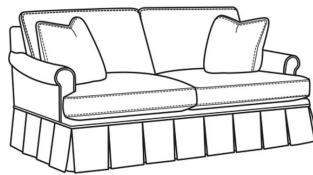

Magnolia / 1230-20

| | |
|----------------|---|
| DESCRIPTION: | Sofa (86W) |
| OUTSIDE: | 86"W x 41"D x 37"H |
| INSIDE: | 75"W x 23"D |
| SEAT: | 21"H |
| ARM: | 25"H |
| BACK RAIL: | 33"H |
| THROW PILLOWS: | 2 - 20" |
| COM: | Plain: 22.50 yds Repeat of 2-14": 28.25 yds Repeat of 15-27": 30.50 yds |
| WEIGHT: | 160 lbs |

Standard Features:

- Knife Edge Back
- French Seamed
- May be shown with optional features

MAGNOLIA

| | |
|------------------------|-------------------|
| Standard Seat Cushion: | Comfort Down Seat |
| Standard Back Pillow: | Comfort Down Back |

Also available:

Magnolia / 1230-20B
Sofa (86W)
Outside: 86W x 41D x 37H
Inside: 75W x 23D

Magnolia / 1230-22
Apt Sofa (78W)
Outside: 78W x 41D x 37H
Inside: 67W x 23D

Magnolia / 1230-22B
Apt Sofa (78W)
Outside: 78W x 41D x 37H
Inside: 67W x 23D