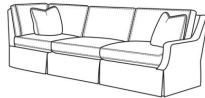

Avery / 3760

3760-11L / 3760-10R

DESCRIPTION:	Sectional
OUTSIDE:	108"W x 108"D x 35"H
INSIDE:	88"W x 22.5"D
SEAT:	20.5"H
ARM:	23"H
BACK RAIL:	34"H
THROW PILLOWS:	3 - 20"
WEIGHT:	340 lbs

Standard Features:

Box Border Back

French Seamed

Standard with throw pillows (not shown)

Various configurations available; visit a CR Laine retailer for more details.

May be shown with optional features

AVERY

Standard Seat Cushion:	Comfort Down Seat
Standard Back Pillow:	Comfort Down Back

Also available:

3760-10L Corner Sofa (108W)

Avery / 3760-10L
 Corner Sofa (108W)
 Outside: 108W x 39D x 35H
 Inside: 88W x 22.5D

3760-10R Corner Sofa (108W)

Avery / 3760-10R
 Corner Sofa (108W)
 Outside: 108W x 39D x 35H
 Inside: 88W x 22.5D

Sectional Components Dimensions:

	Fabric/Style	Outside	Inside	Seat	Arm	Back Rail	Standard TPs	Weight
Corner Sofa (108W)	3760-10L	108W 39D 35H	88W 22.5D	20.5H	23H	34H	2 - 20"	170 lbs.
Corner Sofa (108W)	3760-10R	108W 39D 35H	88W 22.5D	20.5H	23H	34H	1 - 20"	170 lbs.
Corner Sofa Chaise (95W)	3760-39LB	95W 39D 35H	79W 22.5D	20.5H	23H	34H	1 - 20"	170 lbs.
Corner Sofa Chaise (95W)	3760-39RB	95W 39D 35H	79W 22.5D	20.5H	23H	34H	1 - 20"	170 lbs.
One Arm Sofa (69W)	3760-11L	69W 39D 35H	65W 22.5D	20.5H	23H	34H	1 - 20"	170 lbs.
One Arm Sofa (69W)	3760-11R	69W 39D 35H	65W 22.5D	20.5H	23H	34H	1 - 20"	170 lbs.