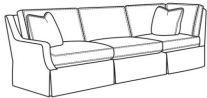

Avery / 3760

3760-11L / 3760-10R

DESCRIPTION:	Sectional
OUTSIDE:	108"W x 108"D x 35"H
INSIDE:	88"W x 22.5"D
SEAT:	20.5"H
ARM:	23"H
BACK RAIL:	34"H
THROW PILLOWS:	3 - 20"
WEIGHT:	340 lbs

Standard Features:

Box Border Back

French Seamed

Standard with throw pillows (not shown)

Various configurations available; visit a CR Laine retailer for more details.

May be shown with optional features

AVERY

Standard Seat Cushion:	Comfort Down Seat
Standard Back Pillow:	Comfort Down Back

Also available:

3760-10L Corner Sofa (108W)

Avery / 3760-10L
 Corner Sofa (108W)
 Outside: 108W x 39D x 35H
 Inside: 88W x 22.5D

3760-10R Corner Sofa (108W)

Avery / 3760-10R
 Corner Sofa (108W)
 Outside: 108W x 39D x 35H
 Inside: 88W x 22.5D

Sectional Components Dimensions:

	Fabric/Style	Outside	Inside	Seat	Arm	Back Rail	Standard TPs	Weight
Corner Sofa (108W)	3760-10L	108W 39D 35H	88W 22.5D	20.5H	23H	34H	2 - 20"	170 lbs.
Corner Sofa (108W)	3760-10R	108W 39D 35H	88W 22.5D	20.5H	23H	34H	1 - 20"	170 lbs.
Corner Sofa Chaise (95W)	3760-39LB	95W 39D 35H	79W 22.5D	20.5H	23H	34H	1 - 20"	170 lbs.
Corner Sofa Chaise (95W)	3760-39RB	95W 39D 35H	79W 22.5D	20.5H	23H	34H	1 - 20"	170 lbs.
One Arm Sofa (69W)	3760-11L	69W 39D 35H	65W 22.5D	20.5H	23H	34H	1 - 20"	170 lbs.
One Arm Sofa (69W)	3760-11R	69W 39D 35H	65W 22.5D	20.5H	23H	34H	1 - 20"	170 lbs.