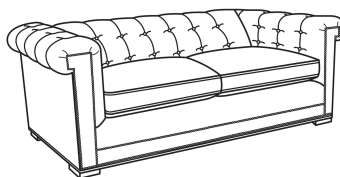

Emmett / 3250-20

DESCRIPTION: Sofa (86W)
 OUTSIDE: 86"W x 40"D x 28"H
 INSIDE: 65"W x 23"D
 SEAT: 20"H
 ARM: 28"H
 COM: Plain: 18.00 yds
 Repeat of 2-14": 22.50 yds
 Repeat of 15-27": 24.50 yds
 WEIGHT: 160 lbs

L = available in leather

Standard Features:
 Standard with small nail trim
 Channeled back with buttons
 May be shown with optional features

EMMETT
 Standard Seat Cushion: Comfort Down Seat

Also available:

Emmett / 3250-21
 Long Sofa (98W)
 Outside: 98W x 40D x 28H
 Inside: 77W x 23D

Emmett / 3250-22
 Apt Sofa (76W)
 Outside: 76W x 40D x 28H
 Inside: 55W x 23D

Emmett / L3250-20
 Leather Sofa (86W)
 Outside: 86W x 40D x 28H
 Inside: 65W x 23D