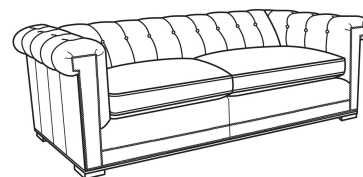

Emmett / 3250-20

DESCRIPTION: Sofa (86W)
 OUTSIDE: 86"W x 40"D x 28"H
 INSIDE: 65"W x 23"D
 SEAT: 20"H
 ARM: 28"H
 COM: Plain: 18.00 yds
 Repeat of 2-14": 22.50 yds
 Repeat of 15-27": 24.50 yds
 WEIGHT: 160 lbs

L = available in leather

Standard Features:
 Standard with small nail trim
 Channeled back with buttons
 May be shown with optional features

EMMETT
 Standard Seat Cushion: Comfort Down Seat

Also available:

Emmett / 3250-21
 Long Sofa (98W)
 Outside: 98W x 40D x 28H
 Inside: 77W x 23D

Emmett / 3250-22
 Apt Sofa (76W)
 Outside: 76W x 40D x 28H
 Inside: 55W x 23D

Emmett / L3250-20
 Leather Sofa (86W)
 Outside: 86W x 40D x 28H
 Inside: 65W x 23D

Emmett / L3250-21
 Leather Long Sofa (98W)
 Outside: 98W x 40D x 28H
 Inside: 77W x 23D

Emmett / L3250-22
 Leather Apt Sofa (76W)
 Outside: 76W x 40D x 28H
 Inside: 55W x 23D