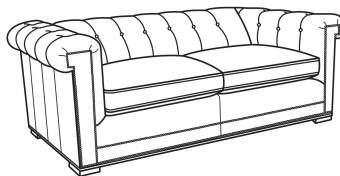

Emmett / 3250-20

DESCRIPTION: Sofa (86W)
 OUTSIDE: 86"W x 40"D x 28"H
 INSIDE: 65"W x 23"D
 SEAT: 20"H
 ARM: 28"H
 COM: Plain: 18.00 yds
 Repeat of 2-14": 22.50 yds
 Repeat of 15-27": 24.50 yds
 WEIGHT: 160 lbs

Emmett / 3250-21
 Long Sofa (98W)
 Outside: 98W x 40D x 28H
 Inside: 77W x 23D

Emmett / 3250-22
 Apt Sofa (76W)
 Outside: 76W x 40D x 28H
 Inside: 55W x 23D

Emmett / L3250-20
 Leather Sofa (86W)
 Outside: 86W x 40D x 28H
 Inside: 65W x 23D

Emmett / L3250-21
 Leather Long Sofa (98W)
 Outside: 98W x 40D x 28H
 Inside: 77W x 23D

Emmett / L3250-22
 Leather Apt Sofa (76W)
 Outside: 76W x 40D x 28H
 Inside: 55W x 23D