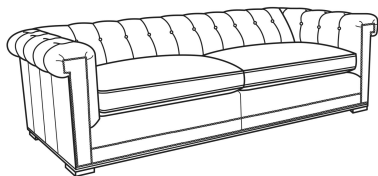

Emmett / 3250-20

DESCRIPTION: Sofa (86W)
 OUTSIDE: 86"W x 40"D x 28"H
 INSIDE: 65"W x 23"D
 SEAT: 20"H
 ARM: 28"H
 COM: Plain: 18.00 yds
 Repeat of 2-14": 22.50 yds
 Repeat of 15-27": 24.50 yds
 WEIGHT: 160 lbs

L = available in leather

Standard Features:
 Standard with small nail trim
 Channeled back with buttons
 May be shown with optional features

EMMETT
 Standard Seat Cushion: Comfort Down Seat

Also available:

Emmett / 3250-21
 Long Sofa (98W)
 Outside: 98W x 40D x 28H
 Inside: 77W x 23D

Emmett / 3250-22
 Apt Sofa (76W)
 Outside: 76W x 40D x 28H
 Inside: 55W x 23D

Emmett / L3250-20
 Leather Sofa (86W)
 Outside: 86W x 40D x 28H
 Inside: 65W x 23D

Emmett / L3250-21
 Leather Long Sofa (98W)
 Outside: 98W x 40D x 28H
 Inside: 77W x 23D

Emmett / L3250-22
 Leather Apt Sofa (76W)
 Outside: 76W x 40D x 28H
 Inside: 55W x 23D