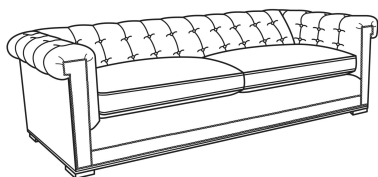

Emmett / 3250-20

DESCRIPTION: Sofa (86W)
 OUTSIDE: 86"W x 40"D x 28"H
 INSIDE: 65"W x 23"D
 SEAT: 20"H
 ARM: 28"H
 COM: Plain: 18.00 yds
 Repeat of 2-14": 22.50 yds
 Repeat of 15-27": 24.50 yds
 WEIGHT: 160 lbs

L = available in leather

Standard Features:
 Standard with small nail trim
 Channeled back with buttons
 May be shown with optional features

EMMETT
 Standard Seat Cushion: Comfort Down Seat

Also available:

Emmett / 3250-21
 Long Sofa (98W)
 Outside: 98W x 40D x 28H
 Inside: 77W x 23D

Emmett / 3250-22
 Apt Sofa (76W)
 Outside: 76W x 40D x 28H
 Inside: 55W x 23D

Emmett / L3250-20
 Leather Sofa (86W)
 Outside: 86W x 40D x 28H
 Inside: 65W x 23D

Emmett / L3250-21
 Leather Long Sofa (98W)
 Outside: 98W x 40D x 28H
 Inside: 77W x 23D

Emmett / L3250-22
 Leather Apt Sofa (76W)
 Outside: 76W x 40D x 28H
 Inside: 55W x 23D