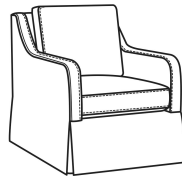

Jillian / 2150-05SW

DESCRIPTION:	Swivel Chair (27.5W)
OUTSIDE:	27.5"W x 39"D x 35"H
INSIDE:	20"W x 20"D
SEAT:	19"H
ARM:	24.5"H
BACK RAIL:	33"H
COM:	Plain: 10.00 yds Repeat of 2-14": 12.50 yds Repeat of 15-27": 13.50 yds
WEIGHT:	65 lbs

Standard Features:

Box Border Back

French Seamed

May be shown with optional features

JILLIAN

Standard Seat Cushion: Comfort Down Seat

Standard Back Pillow: Comfort Down Back

Also available:

Jillian / 2150-07
Ottoman (25.5W X 19D)
Outside: 25.5W x 19D x 16.5H
Inside: 0W x 0D

Jillian / 2150-05
Chair (27.5W)
Outside: 27.5W x 39D x 35H
Inside: 20W x 20D