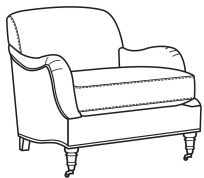

### Tilly / 5202-21

DESCRIPTION:	Long Sofa (86W)
OUTSIDE:	86"W x 39"D x 34.5"H
INSIDE:	75"W x 23"D
SEAT:	21"H
ARM:	25"H
THROW PILLOWS:	2 - 20"
COM:	Plain: 16.00 yds Repeat of 2-14": 20.00 yds Repeat of 15-27": 21.75 yds
WEIGHT:	170 lbs

#### Standard Features:

Tight Back

French Seamed

Standard with brass casters

May be shown with optional features

**TILLY**

Standard Seat Cushion: Comfort Down Seat

---

#### Also available:

Tilly / 5202-05

Chair (33W)

Outside: 33W x 39D x 34.5H

Inside: 22W x 23D

Tilly / 5202-20

Sofa (78.5W)

Outside: 78.5W x 39D x 34.5H