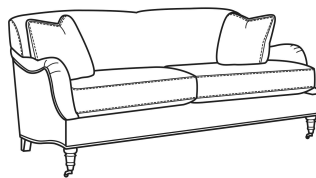

### Tilly / 5202-21

DESCRIPTION:	Long Sofa (86W)
OUTSIDE:	86"W x 39"D x 34.5"H
INSIDE:	75"W x 23"D
SEAT:	21"H
ARM:	25"H
THROW PILLOWS:	2 - 20"
COM:	Plain: 16.00 yds Repeat of 2-14": 20.00 yds Repeat of 15-27": 21.75 yds
WEIGHT:	170 lbs

#### Standard Features:

Tight Back

French Seamed

Standard with brass casters

May be shown with optional features

**TILLY**

Standard Seat Cushion: Comfort Down Seat

---

#### Also available:

Tilly / 5202-05

Chair (33W)

Outside: 33W x 39D x 34.5H

Inside: 22W x 23D

Tilly / 5202-20

Sofa (78.5W)

Outside: 78.5W x 39D x 34.5H