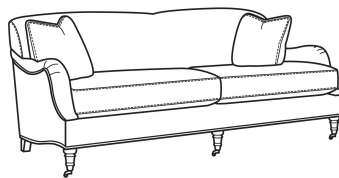

Tilly / 5202-20

DESCRIPTION:	Sofa (78.5W)
OUTSIDE:	78.5"W x 39"D x 34.5"H
INSIDE:	67.5"W x 23"D
SEAT:	21"H
ARM:	25"H
THROW PILLOWS:	2 - 20"
COM:	Plain: 16.00 yds Repeat of 2-14": 20.00 yds Repeat of 15-27": 21.75 yds
WEIGHT:	160 lbs

Standard Features:

Tight Back

French Seamed

Standard with brass casters

May be shown with optional features

TILLY

Standard Seat Cushion: Comfort Down Seat

Also available:

Tilly / 5202-05

Chair (33W)

Outside: 33W x 39D x 34.5H

Inside: 22W x 23D

Tilly / 5202-21

Long Sofa (86W)

Outside: 86W x 39D x 34.5H

Inside: 75W x 23D