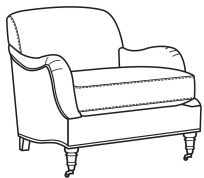

Tilly / 5202-20

DESCRIPTION:	Sofa (78.5W)
OUTSIDE:	78.5"W x 39"D x 34.5"H
INSIDE:	67.5"W x 23"D
SEAT:	21"H
ARM:	25"H
THROW PILLOWS:	2 - 20"
COM:	Plain: 16.00 yds Repeat of 2-14": 20.00 yds Repeat of 15-27": 21.75 yds
WEIGHT:	160 lbs

Standard Features:

Tight Back

French Seamed

Standard with brass casters

May be shown with optional features

TILLY

Standard Seat Cushion: Comfort Down Seat

Also available:

Tilly / 5202-05

Chair (33W)

Outside: 33W x 39D x 34.5H

Inside: 22W x 23D

Tilly / 5202-21

Long Sofa (86W)

Outside: 86W x 39D x 34.5H

Inside: 75W x 23D