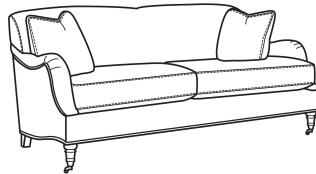

Tilly / 5202-05

DESCRIPTION:	Chair (33W)
OUTSIDE:	33"W x 39"D x 34.5"H
INSIDE:	22"W x 23"D
SEAT:	21"H
ARM:	25"H
COM:	Plain: 8.50 yds Repeat of 2-14": 10.75 yds Repeat of 15-27": 11.50 yds
WEIGHT:	65 lbs

Standard Features:

Tight Back

French Seamed

Standard with brass casters

May be shown with optional features

TILLY

Standard Seat Cushion: Comfort Down Seat

Also available:

Tilly / 5202-07
Ottoman (27W X 21D)
Outside: 27W x 21D x 18.5H
Inside: 0W x 0D

Tilly / 5202-20
Sofa (78.5W)
Outside: 78.5W x 39D x 34.5H
Inside: 67.5W x 23D

Tilly / 5202-21
Long Sofa (86W)
Outside: 86W x 39D x 34.5H
Inside: 75W x 23D