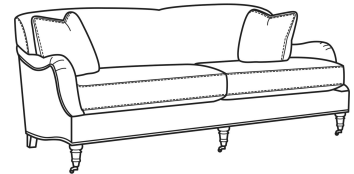

Tilly / 5202-05

DESCRIPTION:	Chair (33W)
OUTSIDE:	33"W x 39"D x 34.5"H
INSIDE:	22"W x 23"D
SEAT:	21"H
ARM:	25"H
COM:	Plain: 8.50 yds Repeat of 2-14": 10.75 yds Repeat of 15-27": 11.50 yds
WEIGHT:	65 lbs

Standard Features:

Tight Back

French Seamed

Standard with brass casters

May be shown with optional features

TILLY

Standard Seat Cushion: Comfort Down Seat

Also available:

Tilly / 5202-07
Ottoman (27W X 21D)
Outside: 27W x 21D x 18.5H
Inside: 0W x 0D

Tilly / 5202-20
Sofa (78.5W)
Outside: 78.5W x 39D x 34.5H
Inside: 67.5W x 23D

Tilly / 5202-21
Long Sofa (86W)
Outside: 86W x 39D x 34.5H
Inside: 75W x 23D