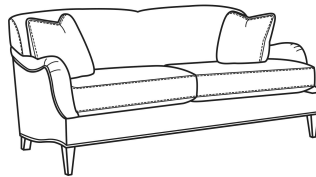

Tyler / 5201-05

DESCRIPTION:	Chair (33W)
OUTSIDE:	33"W x 39"D x 34.5"H
INSIDE:	22"W x 23"D
SEAT:	21"H
ARM:	25"H
COM:	Plain: 8.50 yds Repeat of 2-14": 10.75 yds Repeat of 15-27": 11.50 yds
WEIGHT:	65 lbs

Standard Features:

Tight Back

French Seamed

May be shown with optional features

TYLER

Standard Seat Cushion: Comfort Down Seat

Also available:

Tyler / 5201-07
Ottoman (27W X 21D)
Outside: 27W x 21D x 18.5H
Inside: 0W x 0D

Tyler / 5201-20
Sofa (78.5W)
Outside: 78.5W x 39D x 34.5H
Inside: 67.5W x 23D

Tyler / 5201-21
Long Sofa (86W)
Outside: 86W x 39D x 34.5H
Inside: 75W x 23D