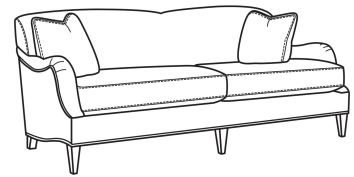

Tyler / 5201-05

DESCRIPTION:	Chair (33W)
OUTSIDE:	33"W x 39"D x 34.5"H
INSIDE:	22"W x 23"D
SEAT:	21"H
ARM:	25"H
COM:	Plain: 8.50 yds Repeat of 2-14": 10.75 yds Repeat of 15-27": 11.50 yds
WEIGHT:	65 lbs

Standard Features:

Tight Back

French Seamed

May be shown with optional features

TYLER

Standard Seat Cushion: Comfort Down Seat

Also available:

Tyler / 5201-07
Ottoman (27W X 21D)
Outside: 27W x 21D x 18.5H
Inside: 0W x 0D

Tyler / 5201-20
Sofa (78.5W)
Outside: 78.5W x 39D x 34.5H
Inside: 67.5W x 23D

Tyler / 5201-21
Long Sofa (86W)
Outside: 86W x 39D x 34.5H
Inside: 75W x 23D