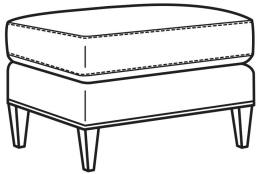

Tyler / 5201-05

DESCRIPTION:	Chair (33W)
OUTSIDE:	33"W x 39"D x 34.5"H
INSIDE:	22"W x 23"D
SEAT:	21"H
ARM:	25"H
COM:	Plain: 8.50 yds Repeat of 2-14": 10.75 yds Repeat of 15-27": 11.50 yds
WEIGHT:	65 lbs

Standard Features:

Tight Back

French Seamed

May be shown with optional features

TYLER

Standard Seat Cushion: Comfort Down Seat

Also available:

Tyler / 5201-07
Ottoman (27W X 21D)
Outside: 27W x 21D x 18.5H
Inside: 0W x 0D

Tyler / 5201-20
Sofa (78.5W)
Outside: 78.5W x 39D x 34.5H
Inside: 67.5W x 23D

Tyler / 5201-21
Long Sofa (86W)
Outside: 86W x 39D x 34.5H
Inside: 75W x 23D