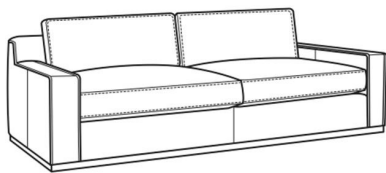

Clark / 4770-21

DESCRIPTION:	Long Sofa (98W)
OUTSIDE:	98"W x 41"D x 33"H
INSIDE:	83"W x 24"D
SEAT:	19"H
ARM:	22.5"H
BACK RAIL:	28"H
THROW PILLOWS:	2 - 20"
COM:	Plain: 17.50 yds Repeat of 2-14": 22.00 yds Repeat of 15-27": 23.75 yds
WEIGHT:	275 lbs

L = available in leather

Standard Features:

Box Border Back

French Seamed

Oak wood base. Wood grain pattern is a natural characteristic of oak

May be shown with optional features

CLARK

Standard Seat Cushion: Comfort Down Seat
Standard Back Pillow: Comfort Down Back

Also available:

Clark / 4770-05
Chair (42W)
Outside: 42W x 41D x 33H
Inside: 27W x 24D

Clark / 4770-20
Sofa (86W)
Outside: 86W x 41D x 33H
Inside: 71W x 24D

Clark / L4770-05
Leather Chair (42W)
Outside: 42W x 41D x 33H
Inside: 27W x 24D

Clark / L4770-20
Leather Sofa (86W)
Outside: 86W x 41D x 33H
Inside: 71W x 24D

Clark / L4770-21
Leather Long Sofa (98W)
Outside: 98W x 41D x 33H
Inside: 83W x 24D