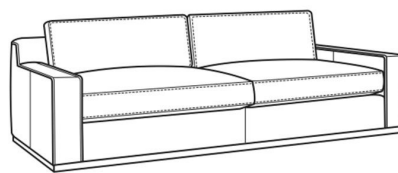

Clark / 4770-21

DESCRIPTION:	Long Sofa (98W)
OUTSIDE:	98"W x 41"D x 33"H
INSIDE:	83"W x 24"D
SEAT:	19"H
ARM:	22.5"H
BACK RAIL:	28"H
THROW PILLOWS:	2 - 20"
COM:	Plain: 17.50 yds Repeat of 2-14": 22.00 yds Repeat of 15-27": 23.75 yds
WEIGHT:	275 lbs

L = available in leather

Standard Features:

Box Border Back

French Seamed

Oak wood base. Wood grain pattern is a natural characteristic of oak

May be shown with optional features

CLARK

Standard Seat Cushion: Comfort Down Seat
Standard Back Pillow: Comfort Down Back

Also available:

Clark / 4770-05
Chair (42W)
Outside: 42W x 41D x 33H
Inside: 27W x 24D

Clark / 4770-20
Sofa (86W)
Outside: 86W x 41D x 33H
Inside: 71W x 24D

Clark / L4770-05
Leather Chair (42W)
Outside: 42W x 41D x 33H
Inside: 27W x 24D

Clark / L4770-20
Leather Sofa (86W)
Outside: 86W x 41D x 33H
Inside: 71W x 24D

Clark / L4770-21
Leather Long Sofa (98W)
Outside: 98W x 41D x 33H
Inside: 83W x 24D