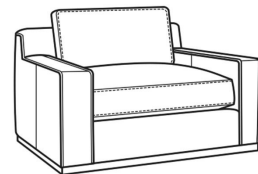

Clark / 4770-21

DESCRIPTION:	Long Sofa (98W)
OUTSIDE:	98"W x 41"D x 33"H
INSIDE:	83"W x 24"D
SEAT:	19"H
ARM:	22.5"H
BACK RAIL:	28"H
THROW PILLOWS:	2 - 20"
COM:	Plain: 17.50 yds Repeat of 2-14": 22.00 yds Repeat of 15-27": 23.75 yds
WEIGHT:	275 lbs

L = available in leather

Standard Features:

Box Border Back

French Seamed

Oak wood base. Wood grain pattern is a natural characteristic of oak

May be shown with optional features

CLARK

Standard Seat Cushion: Comfort Down Seat
Standard Back Pillow: Comfort Down Back

Also available:

Clark / 4770-05
Chair (42W)
Outside: 42W x 41D x 33H
Inside: 27W x 24D

Clark / 4770-20
Sofa (86W)
Outside: 86W x 41D x 33H
Inside: 71W x 24D

Clark / L4770-05
Leather Chair (42W)
Outside: 42W x 41D x 33H
Inside: 27W x 24D

Clark / L4770-20
Leather Sofa (86W)
Outside: 86W x 41D x 33H
Inside: 71W x 24D

Clark / L4770-21
Leather Long Sofa (98W)
Outside: 98W x 41D x 33H
Inside: 83W x 24D