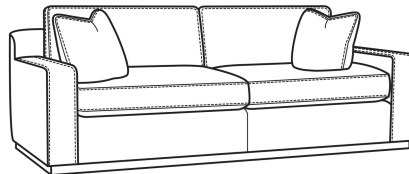

Clark / 4770-21

DESCRIPTION:	Long Sofa (98W)
OUTSIDE:	98"W x 41"D x 33"H
INSIDE:	83"W x 24"D
SEAT:	19"H
ARM:	22.5"H
BACK RAIL:	28"H
THROW PILLOWS:	2 - 20"
COM:	Plain: 17.50 yds Repeat of 2-14": 22.00 yds Repeat of 15-27": 23.75 yds
WEIGHT:	275 lbs

L = available in leather

Standard Features:

Box Border Back

French Seamed

Oak wood base. Wood grain pattern is a natural characteristic of oak

May be shown with optional features

CLARK

Standard Seat Cushion: Comfort Down Seat
Standard Back Pillow: Comfort Down Back

Also available:

Clark / 4770-05
Chair (42W)
Outside: 42W x 41D x 33H
Inside: 27W x 24D

Clark / 4770-20
Sofa (86W)
Outside: 86W x 41D x 33H
Inside: 71W x 24D

Clark / L4770-05
Leather Chair (42W)
Outside: 42W x 41D x 33H
Inside: 27W x 24D

Clark / L4770-20
Leather Sofa (86W)
Outside: 86W x 41D x 33H
Inside: 71W x 24D

Clark / L4770-21
Leather Long Sofa (98W)
Outside: 98W x 41D x 33H
Inside: 83W x 24D