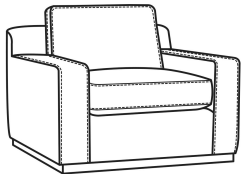

Clark / 4770-21

DESCRIPTION:	Long Sofa (98W)
OUTSIDE:	98"W x 41"D x 33"H
INSIDE:	83"W x 24"D
SEAT:	19"H
ARM:	22.5"H
BACK RAIL:	28"H
THROW PILLOWS:	2 - 20"
COM:	Plain: 17.50 yds Repeat of 2-14": 22.00 yds Repeat of 15-27": 23.75 yds
WEIGHT:	275 lbs

L = available in leather

Standard Features:

Box Border Back

French Seamed

Oak wood base. Wood grain pattern is a natural characteristic of oak

May be shown with optional features

CLARK

Standard Seat Cushion: Comfort Down Seat
Standard Back Pillow: Comfort Down Back

Also available:

Clark / 4770-05
Chair (42W)
Outside: 42W x 41D x 33H
Inside: 27W x 24D

Clark / 4770-20
Sofa (86W)
Outside: 86W x 41D x 33H
Inside: 71W x 24D

Clark / L4770-05
Leather Chair (42W)
Outside: 42W x 41D x 33H
Inside: 27W x 24D

Clark / L4770-20
Leather Sofa (86W)
Outside: 86W x 41D x 33H
Inside: 71W x 24D

Clark / L4770-21
Leather Long Sofa (98W)
Outside: 98W x 41D x 33H
Inside: 83W x 24D