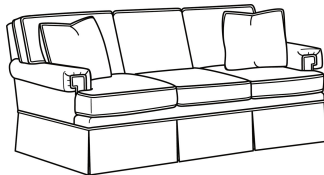

CD88 Series / CD8805T-SW

DESCRIPTION:	Swivel Chair (32W)
OUTSIDE:	32"W x 39"D x 37"H
INSIDE:	21.5"W x 22"D
SEAT:	20.5"H
ARM:	24.5"H
BACK RAIL:	33"H
COM:	Plain: 11.00 yds Repeat of 2-14": 13.75 yds Repeat of 15-27": 15.00 yds
WEIGHT:	65 lbs

Standard Features:

This style is a custom configuration from our CUSTOM DESIGN COLLECTIONS.

Additional configurations available

May be shown with optional features

CD88 SERIES

Standard Seat Cushion: Hallmark Seat

Standard Back Pillow: Fiber Back

Also available:

CD88 Series / CD8807
Ottoman (27W X 21D)
Outside: 27W x 21D x 17.5H
Inside: 0W x 0D

CD88 Series / CD8800K
Sofa (81W)
Outside: 81W x 39D x 37H
Inside: 67.5W x 22D