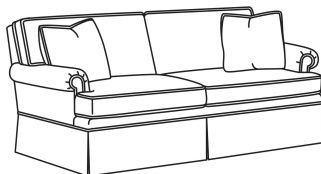

Standard Back Pillow: Fiber Back

Also available:

CD88 Series / CD8807
Ottoman (27W X 21D)
Outside: 27W x 21D x 17.5H
Inside: 0W x 0D

CD88 Series / CD8800K
Sofa (81W)
Outside: 81W x 39D x 37H
Inside: 67.5W x 22D

CD88 Series / CD8800K-2
Sofa (81W)
Outside: 81W x 39D x 37H
Inside: 67.5W x 22D

CD88 Series / CD8800R
Sofa (81W)
Outside: 81W x 39D x 37H
Inside: 67.5W x 22D

CD88 Series / CD8800R-2
Sofa (81W)
Outside: 81W x 39D x 37H
Inside: 67.5W x 22D