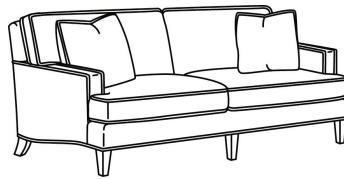

CD88 Series / CD8802T
Apt Sofa (71.5W)
Outside: 71.5W x 39D x 37H
Inside: 62W x 22D