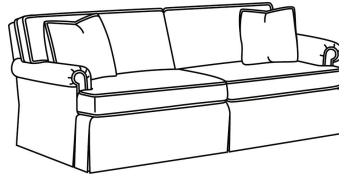

Standard Back Pillow: Fiber Back

Also available:

CD88 Series / CD8807
Ottoman (27W X 21D)
Outside: 27W x 21D x 17.5H
Inside: 0W x 0D

CD88 Series / CD8800K
Sofa (81W)
Outside: 81W x 39D x 37H
Inside: 67.5W x 22D

CD88 Series / CD8800K-2
Sofa (81W)
Outside: 81W x 39D x 37H
Inside: 67.5W x 22D

CD88 Series / CD8800R
Sofa (81W)
Outside: 81W x 39D x 37H
Inside: 67.5W x 22D

CD88 Series / CD8800R-2
Sofa (81W)
Outside: 81W x 39D x 37H
Inside: 67.5W x 22D

CD88 Series / CD8800T
Sofa (77W)
Outside: 77W x 39D x 37H
Inside: 67.5W x 22D

CD88 Series / CD8801E
 Long Sofa (86W)
 Outside: 86W x 39D x 37H
 Inside: 74W x 22D

CD88 Series / CD8801R-2
 Long Sofa (88W)
 Outside: 88W x 39D x 37H
 Inside: 74W x 22D