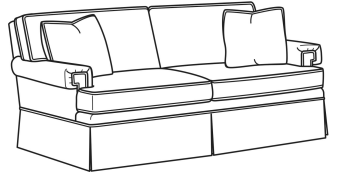

CD88 Series / CD8802K
Apt Sofa (75.5W)
Outside: 75.5W x 39D x 37H
Inside: 62W x 22D