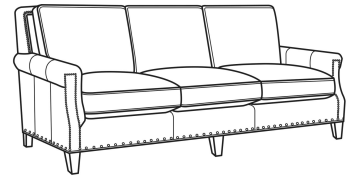

Warwick / L5051-01

DESCRIPTION:	Long Sofa (98W)
OUTSIDE:	98"W x 41"D x 37"H
INSIDE:	86"W x 23"D
SEAT:	22"H
ARM:	25.5"H
BACK RAIL:	37"H
COM:	Plain: 283 sq ft
WEIGHT:	160 lbs

L = available in leather

Standard Features:

Box Border Back

Standard with small/medium nail trim

May be shown with optional features

WARWICK

Standard Seat Cushion:	Comfort Down Seat
Standard Back Pillow:	Comfort Down Back

Also available:

Warwick / 5051-00
Sofa (86W)
Outside: 86W x 41D x 37H
Inside: 74W x 23D

Warwick / 5051-01
Long Sofa (98W)
Outside: 98W x 41D x 37H
Inside: 86W x 23D

Warwick / L5051-00
Leather Sofa (86W)
Outside: 86W x 41D x 37H
Inside: 74W x 23D