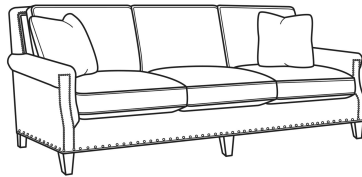

Warwick / L5051-01

DESCRIPTION:	Long Sofa (98W)
OUTSIDE:	98"W x 41"D x 37"H
INSIDE:	86"W x 23"D
SEAT:	22"H
ARM:	25.5"H
BACK RAIL:	37"H
COM:	Plain: 283 sq ft
WEIGHT:	160 lbs

L = available in leather

Standard Features:

Box Border Back

Standard with small/medium nail trim

May be shown with optional features

WARWICK

Standard Seat Cushion:	Comfort Down Seat
Standard Back Pillow:	Comfort Down Back

Also available:

Warwick / 5051-00
Sofa (86W)
Outside: 86W x 41D x 37H
Inside: 74W x 23D

Warwick / 5051-01
Long Sofa (98W)
Outside: 98W x 41D x 37H
Inside: 86W x 23D

Warwick / L5051-00
Leather Sofa (86W)
Outside: 86W x 41D x 37H
Inside: 74W x 23D