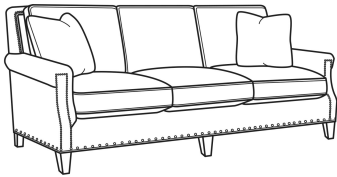

Warwick / L5051-01

DESCRIPTION:	Long Sofa (98W)
OUTSIDE:	98"W x 41"D x 37"H
INSIDE:	86"W x 23"D
SEAT:	22"H
ARM:	25.5"H
BACK RAIL:	37"H
COM:	Plain: 283 sq ft
WEIGHT:	160 lbs

L = available in leather

Standard Features:

Box Border Back

Standard with small/medium nail trim

May be shown with optional features

WARWICK

Standard Seat Cushion:	Comfort Down Seat
Standard Back Pillow:	Comfort Down Back

Also available:

Warwick / 5051-00
Sofa (86W)
Outside: 86W x 41D x 37H
Inside: 74W x 23D

Warwick / 5051-01
Long Sofa (98W)
Outside: 98W x 41D x 37H
Inside: 86W x 23D

Warwick / L5051-00
Leather Sofa (86W)
Outside: 86W x 41D x 37H
Inside: 74W x 23D