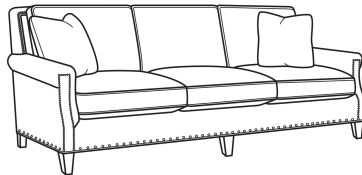

**Warwick / L5051-00**

DESCRIPTION:	Sofa (86W)
OUTSIDE:	86"W x 41"D x 37"H
INSIDE:	74"W x 23"D
SEAT:	22"H
ARM:	25.5"H
BACK RAIL:	37"H
COM:	Plain: 258 sq ft
WEIGHT:	160 lbs

**L** = available in leather

**Standard Features:**

Box Border Back

Standard with small/medium nail trim

May be shown with optional features

**WARWICK**

Standard Seat Cushion:	Comfort Down Seat
Standard Back Pillow:	Comfort Down Back

Also available:

Warwick / 5051-00  
Sofa (86W)  
Outside: 86W x 41D x 37H  
Inside: 74W x 23D

Warwick / 5051-01  
Long Sofa (98W)  
Outside: 98W x 41D x 37H  
Inside: 86W x 23D

Warwick / L5051-01  
Leather Long Sofa (98W)  
Outside: 98W x 41D x 37H  
Inside: 86W x 23D