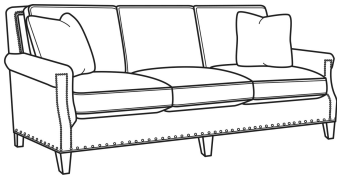

**Warwick / L5051-00**

DESCRIPTION:	Sofa (86W)
OUTSIDE:	86"W x 41"D x 37"H
INSIDE:	74"W x 23"D
SEAT:	22"H
ARM:	25.5"H
BACK RAIL:	37"H
COM:	Plain: 258 sq ft
WEIGHT:	160 lbs

**L** = available in leather

**Standard Features:**

Box Border Back

Standard with small/medium nail trim

May be shown with optional features

**WARWICK**

Standard Seat Cushion:	Comfort Down Seat
Standard Back Pillow:	Comfort Down Back

Also available:

Warwick / 5051-00  
Sofa (86W)  
Outside: 86W x 41D x 37H  
Inside: 74W x 23D

Warwick / 5051-01  
Long Sofa (98W)  
Outside: 98W x 41D x 37H  
Inside: 86W x 23D

Warwick / L5051-01  
Leather Long Sofa (98W)  
Outside: 98W x 41D x 37H  
Inside: 86W x 23D