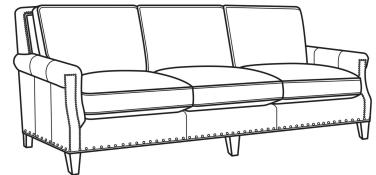

**Warwick / L5051-00**

DESCRIPTION:	Sofa (86W)
OUTSIDE:	86"W x 41"D x 37"H
INSIDE:	74"W x 23"D
SEAT:	22"H
ARM:	25.5"H
BACK RAIL:	37"H
COM:	Plain: 258 sq ft
WEIGHT:	160 lbs

**L** = available in leather

**Standard Features:**

Box Border Back

Standard with small/medium nail trim

May be shown with optional features

**WARWICK**

Standard Seat Cushion:	Comfort Down Seat
Standard Back Pillow:	Comfort Down Back

Also available:

Warwick / 5051-00  
Sofa (86W)  
Outside: 86W x 41D x 37H  
Inside: 74W x 23D

Warwick / 5051-01  
Long Sofa (98W)  
Outside: 98W x 41D x 37H  
Inside: 86W x 23D

Warwick / L5051-01  
Leather Long Sofa (98W)  
Outside: 98W x 41D x 37H  
Inside: 86W x 23D