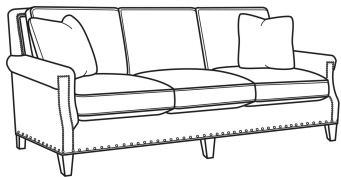

**Warwick / 5051-01**

DESCRIPTION:	Long Sofa (98W)
OUTSIDE:	98"W x 41"D x 37"H
INSIDE:	86"W x 23"D
SEAT:	22"H
ARM:	25.5"H
BACK RAIL:	37"H
THROW PILLOWS:	2 - 20"
COM:	Plain: 24.50 yds Repeat of 2-14": 30.75 yds Repeat of 15-27": 33.25 yds
WEIGHT:	160 lbs

**L** = available in leather

**Standard Features:**

Box Border Back

Standard with small/medium nail trim

May be shown with optional features

**WARWICK**

Standard Seat Cushion:	Comfort Down Seat
Standard Back Pillow:	Comfort Down Back

Also available:

Warwick / 5051-00  
Sofa (86W)  
Outside: 86W x 41D x 37H  
Inside: 74W x 23D

Warwick / L5051-00  
Leather Sofa (86W)  
Outside: 86W x 41D x 37H  
Inside: 74W x 23D

Warwick / L5051-01  
Leather Long Sofa (98W)  
Outside: 98W x 41D x 37H  
Inside: 86W x 23D