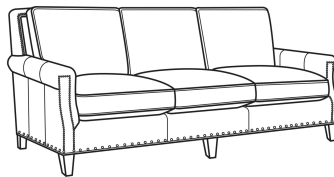

**Warwick / 5051-01**

DESCRIPTION:	Long Sofa (98W)
OUTSIDE:	98"W x 41"D x 37"H
INSIDE:	86"W x 23"D
SEAT:	22"H
ARM:	25.5"H
BACK RAIL:	37"H
THROW PILLOWS:	2 - 20"
COM:	Plain: 24.50 yds Repeat of 2-14": 30.75 yds Repeat of 15-27": 33.25 yds
WEIGHT:	160 lbs

**L** = available in leather

**Standard Features:**

Box Border Back

Standard with small/medium nail trim

May be shown with optional features

**WARWICK**

Standard Seat Cushion:	Comfort Down Seat
Standard Back Pillow:	Comfort Down Back

Also available:

Warwick / 5051-00  
Sofa (86W)  
Outside: 86W x 41D x 37H  
Inside: 74W x 23D

Warwick / L5051-00  
Leather Sofa (86W)  
Outside: 86W x 41D x 37H  
Inside: 74W x 23D

Warwick / L5051-01  
Leather Long Sofa (98W)  
Outside: 98W x 41D x 37H  
Inside: 86W x 23D