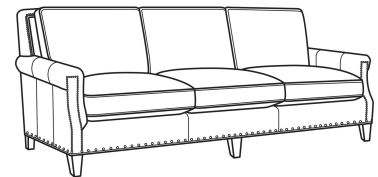

**Warwick / 5051-01**

DESCRIPTION:	Long Sofa (98W)
OUTSIDE:	98"W x 41"D x 37"H
INSIDE:	86"W x 23"D
SEAT:	22"H
ARM:	25.5"H
BACK RAIL:	37"H
THROW PILLOWS:	2 - 20"
COM:	Plain: 24.50 yds Repeat of 2-14": 30.75 yds Repeat of 15-27": 33.25 yds
WEIGHT:	160 lbs

**L** = available in leather

**Standard Features:**

Box Border Back

Standard with small/medium nail trim

May be shown with optional features

**WARWICK**

Standard Seat Cushion:	Comfort Down Seat
Standard Back Pillow:	Comfort Down Back

Also available:

Warwick / 5051-00  
Sofa (86W)  
Outside: 86W x 41D x 37H  
Inside: 74W x 23D

Warwick / L5051-00  
Leather Sofa (86W)  
Outside: 86W x 41D x 37H  
Inside: 74W x 23D

Warwick / L5051-01  
Leather Long Sofa (98W)  
Outside: 98W x 41D x 37H  
Inside: 86W x 23D