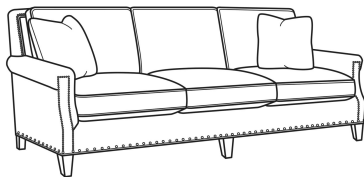

Warwick / 5051-00

DESCRIPTION:	Sofa (86W)
OUTSIDE:	86"W x 41"D x 37"H
INSIDE:	74"W x 23"D
SEAT:	22"H
ARM:	25.5"H
BACK RAIL:	37"H
THROW PILLOWS:	2 - 20"
COM:	Plain: 20.00 yds Repeat of 2-14": 25.00 yds Repeat of 15-27": 27.00 yds
WEIGHT:	160 lbs

L = available in leather

Standard Features:

Box Border Back

Standard with small/medium nail trim

May be shown with optional features

WARWICK

Standard Seat Cushion:	Comfort Down Seat
Standard Back Pillow:	Comfort Down Back

Also available:

Warwick / 5051-01
Long Sofa (98W)
Outside: 98W x 41D x 37H
Inside: 86W x 23D

Warwick / L5051-00
Leather Sofa (86W)
Outside: 86W x 41D x 37H
Inside: 74W x 23D

Warwick / L5051-01
Leather Long Sofa (98W)
Outside: 98W x 41D x 37H
Inside: 86W x 23D