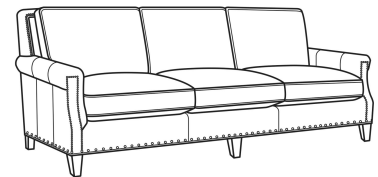

Warwick / 5051-00

DESCRIPTION:	Sofa (86W)
OUTSIDE:	86"W x 41"D x 37"H
INSIDE:	74"W x 23"D
SEAT:	22"H
ARM:	25.5"H
BACK RAIL:	37"H
THROW PILLOWS:	2 - 20"
COM:	Plain: 20.00 yds Repeat of 2-14": 25.00 yds Repeat of 15-27": 27.00 yds
WEIGHT:	160 lbs

L = available in leather

Standard Features:

Box Border Back

Standard with small/medium nail trim

May be shown with optional features

WARWICK

Standard Seat Cushion:	Comfort Down Seat
Standard Back Pillow:	Comfort Down Back

Also available:

Warwick / 5051-01
Long Sofa (98W)
Outside: 98W x 41D x 37H
Inside: 86W x 23D

Warwick / L5051-00
Leather Sofa (86W)
Outside: 86W x 41D x 37H
Inside: 74W x 23D

Warwick / L5051-01
Leather Long Sofa (98W)
Outside: 98W x 41D x 37H
Inside: 86W x 23D