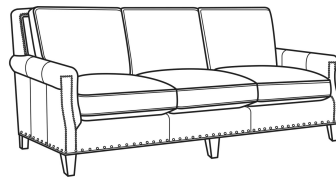

Warwick / 5051-00

DESCRIPTION:	Sofa (86W)
OUTSIDE:	86"W x 41"D x 37"H
INSIDE:	74"W x 23"D
SEAT:	22"H
ARM:	25.5"H
BACK RAIL:	37"H
THROW PILLOWS:	2 - 20"
COM:	Plain: 20.00 yds Repeat of 2-14": 25.00 yds Repeat of 15-27": 27.00 yds
WEIGHT:	160 lbs

L = available in leather

Standard Features:

Box Border Back

Standard with small/medium nail trim

May be shown with optional features

WARWICK

Standard Seat Cushion:	Comfort Down Seat
Standard Back Pillow:	Comfort Down Back

Also available:

Warwick / 5051-01
Long Sofa (98W)
Outside: 98W x 41D x 37H
Inside: 86W x 23D

Warwick / L5051-00
Leather Sofa (86W)
Outside: 86W x 41D x 37H
Inside: 74W x 23D

Warwick / L5051-01
Leather Long Sofa (98W)
Outside: 98W x 41D x 37H
Inside: 86W x 23D