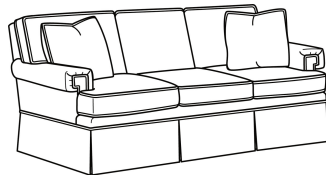

CD88 Series / CD8805T

DESCRIPTION:	Chair (32W)
OUTSIDE:	32"W x 39"D x 37"H
INSIDE:	21.5"W x 22"D
SEAT:	20.5"H
ARM:	24.5"H
BACK RAIL:	33"H
COM:	Plain: 11.00 yds Repeat of 2-14": 13.75 yds Repeat of 15-27": 15.00 yds
WEIGHT:	65 lbs

Standard Features:

This style is a custom configuration from our CUSTOM DESIGN COLLECTIONS.

Additional configurations available

May be shown with optional features

CD88 SERIES

Standard Seat Cushion: Hallmark Seat

Standard Back Pillow: Fiber Back

Also available:

CD88 Series / CD8807
Ottoman (27W X 21D)
Outside: 27W x 21D x 17.5H
Inside: 0W x 0D

CD88 Series / CD8800K
Sofa (81W)
Outside: 81W x 39D x 37H
Inside: 67.5W x 22D