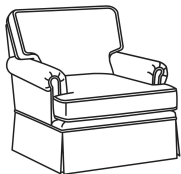

CD88 Series / CD8805R-SW
Swivel Chair (35.5W)
Outside: 35.5W x 39D x 37H
Inside: 21.5W x 22D