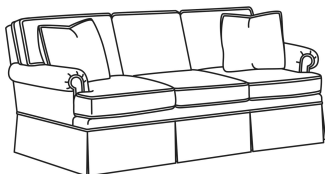

CD88 Series / CD8800R
Sofa (81W)
Outside: 81W x 39D x 37H
Inside: 67.5W x 22D