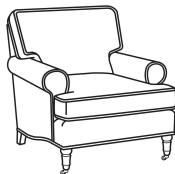

CD88 Series / CD8805S
Chair (35.5W)
Outside: 35.5W x 39D x 37H
Inside: 21.5W x 22D