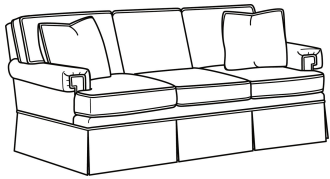

CD88 Series / CD8802R

DESCRIPTION:	Apt Sofa (75.5W)
OUTSIDE:	75.5"W x 39"D x 37"H
INSIDE:	62"W x 22"D
SEAT:	20.5"H
ARM:	24.5"H
BACK RAIL:	33"H
THROW PILLOWS:	2 - 18"
COM:	Plain: 19.00 yds Repeat of 2-14": 23.75 yds Repeat of 15-27": 25.75 yds
WEIGHT:	135 lbs

Standard Features:

This style is a custom configuration from our CUSTOM DESIGN COLLECTIONS.

Additional configurations available

May be shown with optional features

CD88 SERIES

Standard Seat Cushion: Hallmark Seat
Standard Back Pillow: Fiber Back

Also available:

CD88 Series / CD8800K
Sofa (81W)
Outside: 81W x 39D x 37H
Inside: 67.5W x 22D

CD88 Series / CD8800K-2
Sofa (81W)
Outside: 81W x 39D x 37H
Inside: 67.5W x 22D

CD88 Series / CD8800R
Sofa (81W)
Outside: 81W x 39D x 37H
Inside: 67.5W x 22D