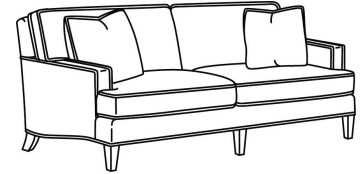

CD88 Series / CD8800R-2
Sofa (81W)
Outside: 81W x 39D x 37H
Inside: 67.5W x 22D

CD88 Series / CD8800T
Sofa (77W)
Outside: 77W x 39D x 37H
Inside: 67.5W x 22D

CD88 Series / CD8801E
Long Sofa (86W)
Outside: 86W x 39D x 37H
Inside: 74W x 22D

CD88 Series / CD8801R-2
 Long Sofa (88W)
 Outside: 88W x 39D x 37H
 Inside: 74W x 22D

CD88 Series / CD8801S
 Long Sofa (88W)
 Outside: 88W x 39D x 37H
 Inside: 74W x 22D

CD88 Series / CD8801T
 Long Sofa (84.5W)
 Outside: 84.5W x 39D x 37H
 Inside: 74W x 22D

CD88 Series / CD8802K
 Apt Sofa (75.5W)
 Outside: 75.5W x 39D x 37H
 Inside: 62W x 22D

CD88 Series / CD8802S
 Apt Sofa (75.5W)
 Outside: 75.5W x 39D x 37H
 Inside: 62W x 22D

CD88 Series / CD8802T
 Apt Sofa (71.5W)
 Outside: 71.5W x 39D x 37H
 Inside: 62W x 22D