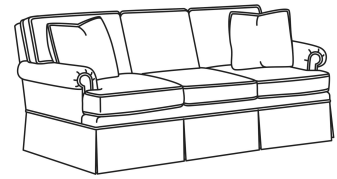

CD88 Series / CD8802R

DESCRIPTION:	Apt Sofa (75.5W)
OUTSIDE:	75.5"W x 39"D x 37"H
INSIDE:	62"W x 22"D
SEAT:	20.5"H
ARM:	24.5"H
BACK RAIL:	33"H
THROW PILLOWS:	2 - 18"
COM:	Plain: 19.00 yds Repeat of 2-14": 23.75 yds Repeat of 15-27": 25.75 yds
WEIGHT:	135 lbs

Standard Features:

This style is a custom configuration from our CUSTOM DESIGN COLLECTIONS.

Additional configurations available

May be shown with optional features

CD88 SERIES

Standard Seat Cushion: Hallmark Seat
Standard Back Pillow: Fiber Back

Also available:

CD88 Series / CD8800K
Sofa (81W)
Outside: 81W x 39D x 37H
Inside: 67.5W x 22D

CD88 Series / CD8800K-2
Sofa (81W)
Outside: 81W x 39D x 37H
Inside: 67.5W x 22D

CD88 Series / CD8800R
Sofa (81W)
Outside: 81W x 39D x 37H
Inside: 67.5W x 22D