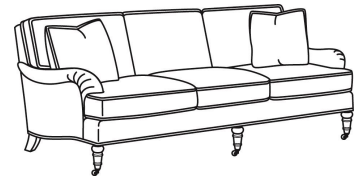

CD88 Series / CD8802R

DESCRIPTION:	Apt Sofa (75.5W)
OUTSIDE:	75.5"W x 39"D x 37"H
INSIDE:	62"W x 22"D
SEAT:	20.5"H
ARM:	24.5"H
BACK RAIL:	33"H
THROW PILLOWS:	2 - 18"
COM:	Plain: 19.00 yds Repeat of 2-14": 23.75 yds Repeat of 15-27": 25.75 yds
WEIGHT:	135 lbs

Standard Features:

This style is a custom configuration from our CUSTOM DESIGN COLLECTIONS.

Additional configurations available

May be shown with optional features

CD88 SERIES

Standard Seat Cushion: Hallmark Seat
Standard Back Pillow: Fiber Back

Also available:

CD88 Series / CD8800K
Sofa (81W)
Outside: 81W x 39D x 37H
Inside: 67.5W x 22D

CD88 Series / CD8800K-2
Sofa (81W)
Outside: 81W x 39D x 37H
Inside: 67.5W x 22D

CD88 Series / CD8800R
Sofa (81W)
Outside: 81W x 39D x 37H
Inside: 67.5W x 22D

CD88 Series / CD8800R-2
Sofa (81W)
Outside: 81W x 39D x 37H
Inside: 67.5W x 22D

CD88 Series / CD8800T
Sofa (77W)
Outside: 77W x 39D x 37H
Inside: 67.5W x 22D

CD88 Series / CD8801E
Long Sofa (86W)
Outside: 86W x 39D x 37H
Inside: 74W x 22D