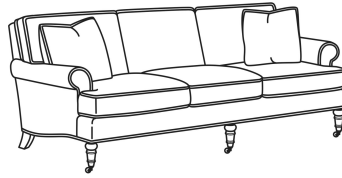

CD88 Series / CD8802R

DESCRIPTION:	Apt Sofa (75.5W)
OUTSIDE:	75.5"W x 39"D x 37"H
INSIDE:	62"W x 22"D
SEAT:	20.5"H
ARM:	24.5"H
BACK RAIL:	33"H
THROW PILLOWS:	2 - 18"
COM:	Plain: 19.00 yds Repeat of 2-14": 23.75 yds Repeat of 15-27": 25.75 yds
WEIGHT:	135 lbs

Also available:

CD88 Series / CD8800K
Sofa (81W)
Outside: 81W x 39D x 37H
Inside: 67.5W x 22D

CD88 Series / CD8800K-2
Sofa (81W)
Outside: 81W x 39D x 37H
Inside: 67.5W x 22D

CD88 Series / CD8800R
Sofa (81W)
Outside: 81W x 39D x 37H
Inside: 67.5W x 22D

CD88 Series / CD8800R-2
Sofa (81W)
Outside: 81W x 39D x 37H
Inside: 67.5W x 22D

CD88 Series / CD8800T
Sofa (77W)
Outside: 77W x 39D x 37H
Inside: 67.5W x 22D

CD88 Series / CD8801E
Long Sofa (86W)
Outside: 86W x 39D x 37H
Inside: 74W x 22D

CD88 Series / CD8801R-2
 Long Sofa (88W)
 Outside: 88W x 39D x 37H
 Inside: 74W x 22D

CD88 Series / CD8801S
 Long Sofa (88W)
 Outside: 88W x 39D x 37H
 Inside: 74W x 22D

CD88 Series / CD8801T
 Long Sofa (84.5W)
 Outside: 84.5W x 39D x 37H
 Inside: 74W x 22D