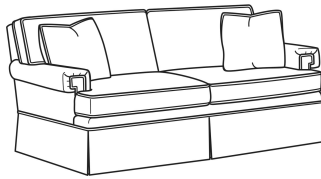

CD88 Series / CD8802R

DESCRIPTION:	Apt Sofa (75.5W)
OUTSIDE:	75.5"W x 39"D x 37"H
INSIDE:	62"W x 22"D
SEAT:	20.5"H
ARM:	24.5"H
BACK RAIL:	33"H
THROW PILLOWS:	2 - 18"
COM:	Plain: 19.00 yds Repeat of 2-14": 23.75 yds Repeat of 15-27": 25.75 yds
WEIGHT:	135 lbs

Standard Features:

This style is a custom configuration from our CUSTOM DESIGN COLLECTIONS.

Additional configurations available

May be shown with optional features

CD88 SERIES

Standard Seat Cushion: Hallmark Seat
Standard Back Pillow: Fiber Back

Also available:

CD88 Series / CD8800K
Sofa (81W)
Outside: 81W x 39D x 37H
Inside: 67.5W x 22D

CD88 Series / CD8800K-2
Sofa (81W)
Outside: 81W x 39D x 37H
Inside: 67.5W x 22D

CD88 Series / CD8800R
Sofa (81W)
Outside: 81W x 39D x 37H
Inside: 67.5W x 22D