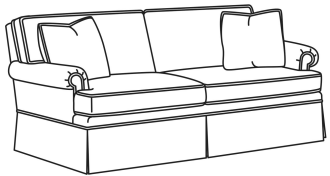

CD88 Series / CD8802R

DESCRIPTION:	Apt Sofa (75.5W)
OUTSIDE:	75.5"W x 39"D x 37"H
INSIDE:	62"W x 22"D
SEAT:	20.5"H
ARM:	24.5"H
BACK RAIL:	33"H
THROW PILLOWS:	2 - 18"
COM:	Plain: 19.00 yds Repeat of 2-14": 23.75 yds Repeat of 15-27": 25.75 yds
WEIGHT:	135 lbs

Standard Features:

This style is a custom configuration from our CUSTOM DESIGN COLLECTIONS.

Additional configurations available

May be shown with optional features

CD88 SERIES

Standard Seat Cushion: Hallmark Seat
Standard Back Pillow: Fiber Back

Also available:

CD88 Series / CD8800K
Sofa (81W)
Outside: 81W x 39D x 37H
Inside: 67.5W x 22D

CD88 Series / CD8800K-2
Sofa (81W)
Outside: 81W x 39D x 37H
Inside: 67.5W x 22D

CD88 Series / CD8800R
Sofa (81W)
Outside: 81W x 39D x 37H
Inside: 67.5W x 22D

CD88 Series / CD8800R-2
Sofa (81W)
Outside: 81W x 39D x 37H
Inside: 67.5W x 22D

CD88 Series / CD8800T
Sofa (77W)
Outside: 77W x 39D x 37H
Inside: 67.5W x 22D

CD88 Series / CD8801E
Long Sofa (86W)
Outside: 86W x 39D x 37H
Inside: 74W x 22D