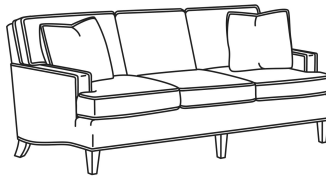

CD88 Series / CD8802R

DESCRIPTION:	Apt Sofa (75.5W)
OUTSIDE:	75.5"W x 39"D x 37"H
INSIDE:	62"W x 22"D
SEAT:	20.5"H
ARM:	24.5"H
BACK RAIL:	33"H
THROW PILLOWS:	2 - 18"
COM:	Plain: 19.00 yds Repeat of 2-14": 23.75 yds Repeat of 15-27": 25.75 yds
WEIGHT:	135 lbs

Standard Features:

This style is a custom configuration from our CUSTOM DESIGN COLLECTIONS.

Additional configurations available

May be shown with optional features

CD88 SERIES

Standard Seat Cushion: Hallmark Seat
Standard Back Pillow: Fiber Back

Also available:

CD88 Series / CD8800K
Sofa (81W)
Outside: 81W x 39D x 37H
Inside: 67.5W x 22D

CD88 Series / CD8800K-2
Sofa (81W)
Outside: 81W x 39D x 37H
Inside: 67.5W x 22D

CD88 Series / CD8800R
Sofa (81W)
Outside: 81W x 39D x 37H
Inside: 67.5W x 22D

CD88 Series / CD8800R-2
Sofa (81W)
Outside: 81W x 39D x 37H
Inside: 67.5W x 22D

CD88 Series / CD8800T
Sofa (77W)
Outside: 77W x 39D x 37H
Inside: 67.5W x 22D

CD88 Series / CD8801E
Long Sofa (86W)
Outside: 86W x 39D x 37H
Inside: 74W x 22D