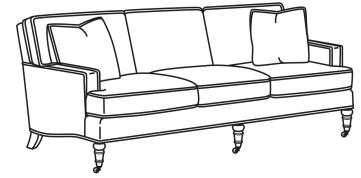

Also available:

CD88 Series / CD8800K
Sofa (81W)
Outside: 81W x 39D x 37H
Inside: 67.5W x 22D

CD88 Series / CD8800K-2
Sofa (81W)
Outside: 81W x 39D x 37H
Inside: 67.5W x 22D

CD88 Series / CD8800R
Sofa (81W)
Outside: 81W x 39D x 37H
Inside: 67.5W x 22D

CD88 Series / CD8800R-2
Sofa (81W)
Outside: 81W x 39D x 37H
Inside: 67.5W x 22D

CD88 Series / CD8800T
Sofa (77W)
Outside: 77W x 39D x 37H
Inside: 67.5W x 22D

CD88 Series / CD8801E
Long Sofa (86W)
Outside: 86W x 39D x 37H
Inside: 74W x 22D

CD88 Series / CD8801R-2
 Long Sofa (88W)
 Outside: 88W x 39D x 37H
 Inside: 74W x 22D

CD88 Series / CD8801S
 Long Sofa (88W)
 Outside: 88W x 39D x 37H
 Inside: 74W x 22D

CD88 Series / CD8801T
 Long Sofa (84.5W)
 Outside: 84.5W x 39D x 37H
 Inside: 74W x 22D