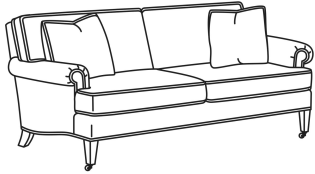

CD88 Series / CD8802R
Apt Sofa (75.5W)
Outside: 75.5W x 39D x 37H
Inside: 62W x 22D