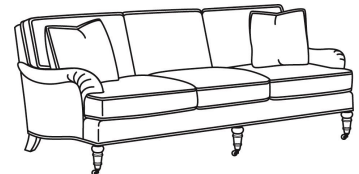

Standard Back Pillow: Fiber Back

Also available:

CD88 Series / CD8800K
Sofa (81W)
Outside: 81W x 39D x 37H
Inside: 67.5W x 22D

CD88 Series / CD8800K-2
Sofa (81W)
Outside: 81W x 39D x 37H
Inside: 67.5W x 22D

CD88 Series / CD8800R
Sofa (81W)
Outside: 81W x 39D x 37H
Inside: 67.5W x 22D

CD88 Series / CD8800R-2
Sofa (81W)
Outside: 81W x 39D x 37H
Inside: 67.5W x 22D

CD88 Series / CD8800T
Sofa (77W)
Outside: 77W x 39D x 37H
Inside: 67.5W x 22D