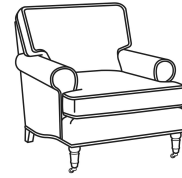

CD88 Series / CD8804R
 Loveseat (63.5W)
 Outside: 63.5W x 39D x 37H
 Inside: 49W x 22D

CD88 Series / CD8804S
 Loveseat (63.5W)
 Outside: 63.5W x 39D x 37H
 Inside: 49W x 22D

CD88 Series / CD8804T
 Loveseat (60W)
 Outside: 60W x 39D x 37H
 Inside: 49W x 22D

CD88 Series / CD8805E
 Chair (33W)
 Outside: 33W x 39D x 37H
 Inside: 21.5W x 22D

CD88 Series / CD8805E-SW
 Swivel Chair (33W)
 Outside: 33W x 39D x 37H
 Inside: 21.5W x 22D

CD88 Series / CD8805K
 Chair (35.5W)
 Outside: 35.5W x 39D x 37H
 Inside: 21.5W x 22D

CD88 Series / CD8805K-SW
 Swivel Chair (35.5W)
 Outside: 35.5W x 39D x 37H
 Inside: 21.5W x 22D

CD88 Series / CD8805R
Chair (35.5W)
Outside: 35.5W x 39D x 37H
Inside: 21.5W x 22D

CD88 Series / CD8805R-SW
Swivel Chair (35.5W)
Outside: 35.5W x 39D x 37H
Inside: 21.5W x 22D