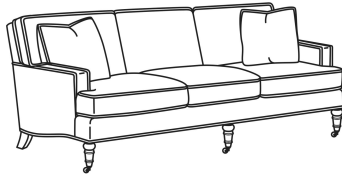

Standard Back Pillow: Fiber Back

Also available:

CD88 Series / CD8800K
Sofa (81W)
Outside: 81W x 39D x 37H
Inside: 67.5W x 22D

CD88 Series / CD8800K-2
Sofa (81W)
Outside: 81W x 39D x 37H
Inside: 67.5W x 22D

CD88 Series / CD8800R
Sofa (81W)
Outside: 81W x 39D x 37H
Inside: 67.5W x 22D

CD88 Series / CD8800R-2
Sofa (81W)
Outside: 81W x 39D x 37H
Inside: 67.5W x 22D

CD88 Series / CD8800T
Sofa (77W)
Outside: 77W x 39D x 37H
Inside: 67.5W x 22D

CD88 Series / CD8801E
Long Sofa (86W)
Outside: 86W x 39D x 37H
Inside: 74W x 22D

CD88 Series / CD8801R-2
 Long Sofa (88W)
 Outside: 88W x 39D x 37H
 Inside: 74W x 22D

CD88 Series / CD8801T
 Long Sofa (84.5W)
 Outside: 84.5W x 39D x 37H
 Inside: 74W x 22D