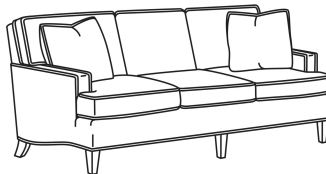

CD88 Series / CD8801S

DESCRIPTION:	Long Sofa (88W)
OUTSIDE:	88"W x 39"D x 37"H
INSIDE:	74"W x 22"D
SEAT:	20.5"H
ARM:	24.5"H
BACK RAIL:	33"H
THROW PILLOWS:	2 - 18"
COM:	Plain: 22.00 yds Repeat of 2-14": 27.50 yds Repeat of 15-27": 29.75 yds
WEIGHT:	160 lbs

Standard Features:

This style is a custom configuration from our CUSTOM DESIGN COLLECTIONS.

Additional configurations available

May be shown with optional features

CD88 SERIES

Standard Seat Cushion: Hallmark Seat

Standard Back Pillow: Fiber Back

Also available:

CD88 Series / CD8800K
Sofa (81W)
Outside: 81W x 39D x 37H
Inside: 67.5W x 22D

CD88 Series / CD8800K-2
Sofa (81W)
Outside: 81W x 39D x 37H
Inside: 67.5W x 22D

CD88 Series / CD8800R
Sofa (81W)
Outside: 81W x 39D x 37H
Inside: 67.5W x 22D

CD88 Series / CD8800R-2
Sofa (81W)
Outside: 81W x 39D x 37H
Inside: 67.5W x 22D

CD88 Series / CD8800T
Sofa (77W)
Outside: 77W x 39D x 37H
Inside: 67.5W x 22D