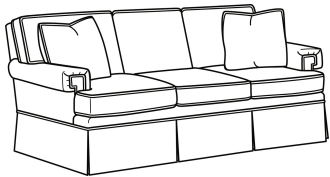

CD88 Series / CD8801S

DESCRIPTION:	Long Sofa (88W)
OUTSIDE:	88"W x 39"D x 37"H
INSIDE:	74"W x 22"D
SEAT:	20.5"H
ARM:	24.5"H
BACK RAIL:	33"H
THROW PILLOWS:	2 - 18"
COM:	Plain: 22.00 yds Repeat of 2-14": 27.50 yds Repeat of 15-27": 29.75 yds
WEIGHT:	160 lbs

Standard Features:

This style is a custom configuration from our CUSTOM DESIGN COLLECTIONS.

Additional configurations available

May be shown with optional features

CD88 SERIES

Standard Seat Cushion: Hallmark Seat

Standard Back Pillow: Fiber Back

Also available:

CD88 Series / CD8800K
Sofa (81W)
Outside: 81W x 39D x 37H
Inside: 67.5W x 22D

CD88 Series / CD8800K-2
Sofa (81W)
Outside: 81W x 39D x 37H
Inside: 67.5W x 22D