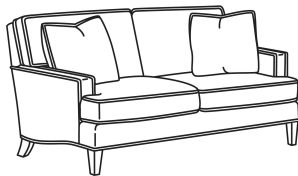

CD88 Series / CD8802T
 Apt Sofa (71.5W)
 Outside: 71.5W x 39D x 37H
 Inside: 62W x 22D

CD88 Series / CD8804E
 Loveseat (61.5W)
 Outside: 61.5W x 39D x 37H
 Inside: 49W x 22D

CD88 Series / CD8804K
 Loveseat (63.5W)
 Outside: 63.5W x 39D x 37H
 Inside: 49W x 22D

CD88 Series / CD8804R
 Loveseat (63.5W)
 Outside: 63.5W x 39D x 37H
 Inside: 49W x 22D

CD88 Series / CD8804S
 Loveseat (63.5W)
 Outside: 63.5W x 39D x 37H
 Inside: 49W x 22D

CD88 Series / CD8804T
 Loveseat (60W)
 Outside: 60W x 39D x 37H
 Inside: 49W x 22D