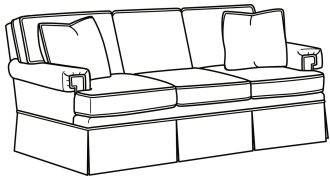

CD88 Series / CD8801R

DESCRIPTION:	Long Sofa (88W)
OUTSIDE:	88"W x 39"D x 37"H
INSIDE:	74"W x 22"D
SEAT:	20.5"H
ARM:	24.5"H
BACK RAIL:	33"H
THROW PILLOWS:	2 - 18"
COM:	Plain: 22.00 yds Repeat of 2-14": 27.50 yds Repeat of 15-27": 29.75 yds
WEIGHT:	160 lbs

Standard Features:

This style is a custom configuration from our CUSTOM DESIGN COLLECTIONS.

Additional configurations available

May be shown with optional features

CD88 SERIES

Standard Seat Cushion: Hallmark Seat

Standard Back Pillow: Fiber Back

Also available:

CD88 Series / CD8800K
Sofa (81W)
Outside: 81W x 39D x 37H
Inside: 67.5W x 22D

CD88 Series / CD8800K-2
Sofa (81W)
Outside: 81W x 39D x 37H
Inside: 67.5W x 22D