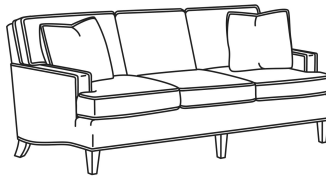

CD88 Series / CD8801R

DESCRIPTION:	Long Sofa (88W)
OUTSIDE:	88"W x 39"D x 37"H
INSIDE:	74"W x 22"D
SEAT:	20.5"H
ARM:	24.5"H
BACK RAIL:	33"H
THROW PILLOWS:	2 - 18"
COM:	Plain: 22.00 yds Repeat of 2-14": 27.50 yds Repeat of 15-27": 29.75 yds
WEIGHT:	160 lbs

Standard Features:

This style is a custom configuration from our CUSTOM DESIGN COLLECTIONS.

Additional configurations available

May be shown with optional features

CD88 SERIES

Standard Seat Cushion: Hallmark Seat

Standard Back Pillow: Fiber Back

Also available:

CD88 Series / CD8800K
Sofa (81W)
Outside: 81W x 39D x 37H
Inside: 67.5W x 22D

CD88 Series / CD8800K-2
Sofa (81W)
Outside: 81W x 39D x 37H
Inside: 67.5W x 22D

CD88 Series / CD8800R
Sofa (81W)
Outside: 81W x 39D x 37H
Inside: 67.5W x 22D

CD88 Series / CD8800R-2
Sofa (81W)
Outside: 81W x 39D x 37H
Inside: 67.5W x 22D

CD88 Series / CD8800T
Sofa (77W)
Outside: 77W x 39D x 37H
Inside: 67.5W x 22D