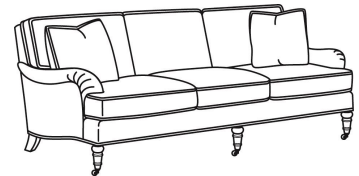

Standard Features:

This style is a custom configuration from our CUSTOM DESIGN COLLECTIONS.

Additional configurations available

May be shown with optional features

CD88 SERIES

Standard Seat Cushion: Hallmark Seat

Standard Back Pillow: Fiber Back

Also available:

CD88 Series / CD8800K
Sofa (81W)
Outside: 81W x 39D x 37H
Inside: 67.5W x 22D

CD88 Series / CD8800K-2
Sofa (81W)
Outside: 81W x 39D x 37H
Inside: 67.5W x 22D

CD88 Series / CD8800R
Sofa (81W)
Outside: 81W x 39D x 37H
Inside: 67.5W x 22D

CD88 Series / CD8800R-2
Sofa (81W)
Outside: 81W x 39D x 37H
Inside: 67.5W x 22D

CD88 Series / CD8800T
Sofa (77W)
Outside: 77W x 39D x 37H
Inside: 67.5W x 22D