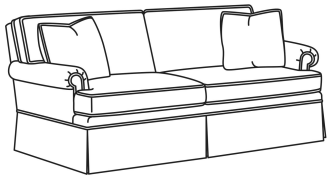

Standard Back Pillow: Fiber Back

Also available:

CD88 Series / CD8800K
Sofa (81W)
Outside: 81W x 39D x 37H
Inside: 67.5W x 22D

CD88 Series / CD8800K-2
Sofa (81W)
Outside: 81W x 39D x 37H
Inside: 67.5W x 22D

CD88 Series / CD8800R
Sofa (81W)
Outside: 81W x 39D x 37H
Inside: 67.5W x 22D

CD88 Series / CD8800R-2
Sofa (81W)
Outside: 81W x 39D x 37H
Inside: 67.5W x 22D

CD88 Series / CD8800T
Sofa (77W)
Outside: 77W x 39D x 37H
Inside: 67.5W x 22D