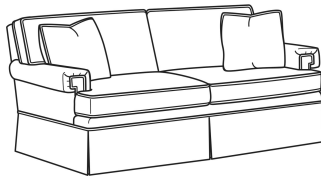

CD88 Series / CD8801R

DESCRIPTION:	Long Sofa (88W)
OUTSIDE:	88"W x 39"D x 37"H
INSIDE:	74"W x 22"D
SEAT:	20.5"H
ARM:	24.5"H
BACK RAIL:	33"H
THROW PILLOWS:	2 - 18"
COM:	Plain: 22.00 yds Repeat of 2-14": 27.50 yds Repeat of 15-27": 29.75 yds
WEIGHT:	160 lbs

Standard Features:

This style is a custom configuration from our CUSTOM DESIGN COLLECTIONS.

Additional configurations available

May be shown with optional features

CD88 SERIES

Standard Seat Cushion: Hallmark Seat

Standard Back Pillow: Fiber Back

Also available:

CD88 Series / CD8800K
Sofa (81W)
Outside: 81W x 39D x 37H
Inside: 67.5W x 22D

CD88 Series / CD8800K-2
Sofa (81W)
Outside: 81W x 39D x 37H
Inside: 67.5W x 22D