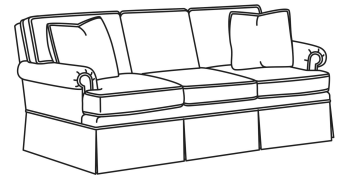

Standard Back Pillow: Fiber Back

Also available:

CD88 Series / CD8800K
Sofa (81W)
Outside: 81W x 39D x 37H
Inside: 67.5W x 22D

CD88 Series / CD8800K-2
Sofa (81W)
Outside: 81W x 39D x 37H
Inside: 67.5W x 22D

CD88 Series / CD8800R
Sofa (81W)
Outside: 81W x 39D x 37H
Inside: 67.5W x 22D

CD88 Series / CD8800R-2
Sofa (81W)
Outside: 81W x 39D x 37H
Inside: 67.5W x 22D

CD88 Series / CD8800T
Sofa (77W)
Outside: 77W x 39D x 37H
Inside: 67.5W x 22D