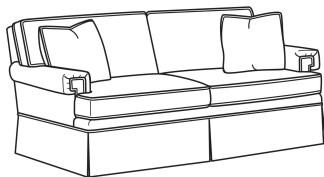

CD88 Series / CD8801K

DESCRIPTION:	Long Sofa (88W)
OUTSIDE:	88"W x 39"D x 37"H
INSIDE:	74"W x 22"D
SEAT:	20.5"H
ARM:	24.5"H
BACK RAIL:	33"H
THROW PILLOWS:	2 - 18"
COM:	Plain: 22.00 yds Repeat of 2-14": 27.50 yds Repeat of 15-27": 29.75 yds
WEIGHT:	160 lbs

Standard Features:

This style is a custom configuration from our CUSTOM DESIGN COLLECTIONS.

Additional configurations available

May be shown with optional features

CD88 SERIES

Standard Seat Cushion: Hallmark Seat

Standard Back Pillow: Fiber Back

Also available:

CD88 Series / CD8800K
Sofa (81W)
Outside: 81W x 39D x 37H
Inside: 67.5W x 22D

CD88 Series / CD8800K-2
Sofa (81W)
Outside: 81W x 39D x 37H
Inside: 67.5W x 22D