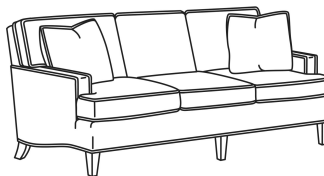

CD88 Series / CD8801K

DESCRIPTION:	Long Sofa (88W)
OUTSIDE:	88"W x 39"D x 37"H
INSIDE:	74"W x 22"D
SEAT:	20.5"H
ARM:	24.5"H
BACK RAIL:	33"H
THROW PILLOWS:	2 - 18"
COM:	Plain: 22.00 yds Repeat of 2-14": 27.50 yds Repeat of 15-27": 29.75 yds
WEIGHT:	160 lbs

Standard Features:

This style is a custom configuration from our CUSTOM DESIGN COLLECTIONS.

Additional configurations available

May be shown with optional features

CD88 SERIES

Standard Seat Cushion: Hallmark Seat

Standard Back Pillow: Fiber Back

Also available:

CD88 Series / CD8800K
Sofa (81W)
Outside: 81W x 39D x 37H
Inside: 67.5W x 22D

CD88 Series / CD8800K-2
Sofa (81W)
Outside: 81W x 39D x 37H
Inside: 67.5W x 22D

CD88 Series / CD8800R
Sofa (81W)
Outside: 81W x 39D x 37H
Inside: 67.5W x 22D

CD88 Series / CD8800R-2
Sofa (81W)
Outside: 81W x 39D x 37H
Inside: 67.5W x 22D

CD88 Series / CD8800T
Sofa (77W)
Outside: 77W x 39D x 37H
Inside: 67.5W x 22D