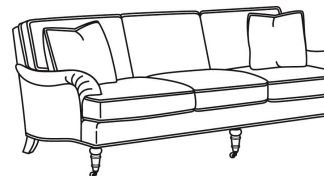

Standard Back Pillow: Fiber Back

Also available:

CD88 Series / CD8800K
Sofa (81W)
Outside: 81W x 39D x 37H
Inside: 67.5W x 22D

CD88 Series / CD8800K-2
Sofa (81W)
Outside: 81W x 39D x 37H
Inside: 67.5W x 22D

CD88 Series / CD8800R
Sofa (81W)
Outside: 81W x 39D x 37H
Inside: 67.5W x 22D

CD88 Series / CD8800R-2
Sofa (81W)
Outside: 81W x 39D x 37H
Inside: 67.5W x 22D

CD88 Series / CD8800T
Sofa (77W)
Outside: 77W x 39D x 37H
Inside: 67.5W x 22D