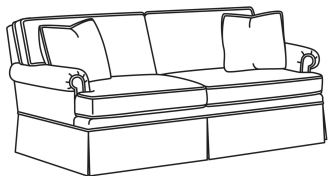

Standard Back Pillow: Fiber Back

Also available:

CD88 Series / CD8800K
Sofa (81W)
Outside: 81W x 39D x 37H
Inside: 67.5W x 22D

CD88 Series / CD8800K-2
Sofa (81W)
Outside: 81W x 39D x 37H
Inside: 67.5W x 22D

CD88 Series / CD8800R
Sofa (81W)
Outside: 81W x 39D x 37H
Inside: 67.5W x 22D

CD88 Series / CD8800R-2
Sofa (81W)
Outside: 81W x 39D x 37H
Inside: 67.5W x 22D

CD88 Series / CD8800T
Sofa (77W)
Outside: 77W x 39D x 37H
Inside: 67.5W x 22D