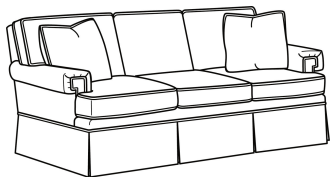

CD88 Series / CD8801K

DESCRIPTION:	Long Sofa (88W)
OUTSIDE:	88"W x 39"D x 37"H
INSIDE:	74"W x 22"D
SEAT:	20.5"H
ARM:	24.5"H
BACK RAIL:	33"H
THROW PILLOWS:	2 - 18"
COM:	Plain: 22.00 yds Repeat of 2-14": 27.50 yds Repeat of 15-27": 29.75 yds
WEIGHT:	160 lbs

Standard Features:

This style is a custom configuration from our CUSTOM DESIGN COLLECTIONS.

Additional configurations available

May be shown with optional features

CD88 SERIES

Standard Seat Cushion: Hallmark Seat

Standard Back Pillow: Fiber Back

Also available:

CD88 Series / CD8800K
Sofa (81W)
Outside: 81W x 39D x 37H
Inside: 67.5W x 22D

CD88 Series / CD8800K-2
Sofa (81W)
Outside: 81W x 39D x 37H
Inside: 67.5W x 22D