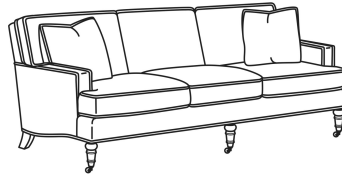

Standard Back Pillow: Fiber Back

Also available:

CD88 Series / CD8800K  
Sofa (81W)  
Outside: 81W x 39D x 37H  
Inside: 67.5W x 22D

CD88 Series / CD8800K-2  
Sofa (81W)  
Outside: 81W x 39D x 37H  
Inside: 67.5W x 22D

CD88 Series / CD8800R  
Sofa (81W)  
Outside: 81W x 39D x 37H  
Inside: 67.5W x 22D

CD88 Series / CD8800R-2  
Sofa (81W)  
Outside: 81W x 39D x 37H  
Inside: 67.5W x 22D

CD88 Series / CD8801E  
Long Sofa (86W)  
Outside: 86W x 39D x 37H  
Inside: 74W x 22D

CD88 Series / CD8801R-2  
Long Sofa (88W)  
Outside: 88W x 39D x 37H  
Inside: 74W x 22D

CD88 Series / CD8801S  
 Long Sofa (88W)  
 Outside: 88W x 39D x 37H  
 Inside: 74W x 22D

CD88 Series / CD8801T  
 Long Sofa (84.5W)  
 Outside: 84.5W x 39D x 37H  
 Inside: 74W x 22D