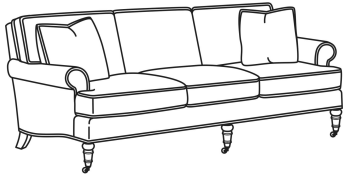

**CD88 Series / CD8800T**

DESCRIPTION:	Sofa (77W)
OUTSIDE:	77"W x 39"D x 37"H
INSIDE:	67.5"W x 22"D
SEAT:	20.5"H
ARM:	24.5"H
BACK RAIL:	33"H
THROW PILLOWS:	2 - 18"
COM:	Plain: 21.00 yds Repeat of 2-14": 26.25 yds Repeat of 15-27": 28.50 yds
WEIGHT:	145 lbs

Standard Back Pillow: Fiber Back

Also available:

CD88 Series / CD8800K  
Sofa (81W)  
Outside: 81W x 39D x 37H  
Inside: 67.5W x 22D

CD88 Series / CD8800K-2  
Sofa (81W)  
Outside: 81W x 39D x 37H  
Inside: 67.5W x 22D

CD88 Series / CD8800R  
Sofa (81W)  
Outside: 81W x 39D x 37H  
Inside: 67.5W x 22D

CD88 Series / CD8800R-2  
Sofa (81W)  
Outside: 81W x 39D x 37H  
Inside: 67.5W x 22D

CD88 Series / CD8801E  
Long Sofa (86W)  
Outside: 86W x 39D x 37H  
Inside: 74W x 22D

CD88 Series / CD8801R-2  
Long Sofa (88W)  
Outside: 88W x 39D x 37H  
Inside: 74W x 22D

CD88 Series / CD8801S  
 Long Sofa (88W)  
 Outside: 88W x 39D x 37H  
 Inside: 74W x 22D

CD88 Series / CD8801T  
 Long Sofa (84.5W)  
 Outside: 84.5W x 39D x 37H  
 Inside: 74W x 22D