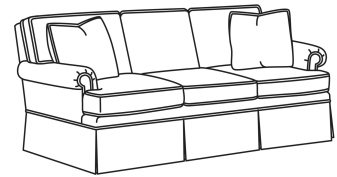

**CD88 Series / CD8800T**

DESCRIPTION:	Sofa (77W)
OUTSIDE:	77"W x 39"D x 37"H
INSIDE:	67.5"W x 22"D
SEAT:	20.5"H
ARM:	24.5"H
BACK RAIL:	33"H
THROW PILLOWS:	2 - 18"
COM:	Plain: 21.00 yds Repeat of 2-14": 26.25 yds Repeat of 15-27": 28.50 yds
WEIGHT:	145 lbs

Standard Back Pillow: Fiber Back

Also available:

CD88 Series / CD8800K  
Sofa (81W)  
Outside: 81W x 39D x 37H  
Inside: 67.5W x 22D

CD88 Series / CD8800K-2  
Sofa (81W)  
Outside: 81W x 39D x 37H  
Inside: 67.5W x 22D

CD88 Series / CD8800R  
Sofa (81W)  
Outside: 81W x 39D x 37H  
Inside: 67.5W x 22D

CD88 Series / CD8800R-2  
Sofa (81W)  
Outside: 81W x 39D x 37H  
Inside: 67.5W x 22D

CD88 Series / CD8801E  
Long Sofa (86W)  
Outside: 86W x 39D x 37H  
Inside: 74W x 22D