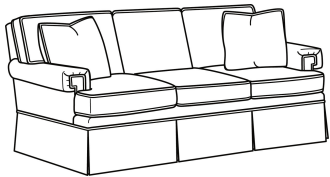

**CD88 Series / CD8800T**

DESCRIPTION:	Sofa (77W)
OUTSIDE:	77"W x 39"D x 37"H
INSIDE:	67.5"W x 22"D
SEAT:	20.5"H
ARM:	24.5"H
BACK RAIL:	33"H
THROW PILLOWS:	2 - 18"
COM:	Plain: 21.00 yds Repeat of 2-14": 26.25 yds Repeat of 15-27": 28.50 yds
WEIGHT:	145 lbs

Standard Features:

This style is a custom configuration from our CUSTOM DESIGN COLLECTIONS.

Additional configurations available

May be shown with optional features

**CD88 SERIES**

Standard Seat Cushion: Hallmark Seat

Standard Back Pillow: Fiber Back

Also available:

CD88 Series / CD8800K  
Sofa (81W)  
Outside: 81W x 39D x 37H  
Inside: 67.5W x 22D

CD88 Series / CD8800K-2  
Sofa (81W)  
Outside: 81W x 39D x 37H  
Inside: 67.5W x 22D