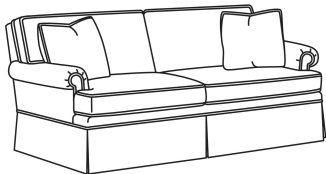

**CD88 Series / CD8800T**

DESCRIPTION:	Sofa (77W)
OUTSIDE:	77"W x 39"D x 37"H
INSIDE:	67.5"W x 22"D
SEAT:	20.5"H
ARM:	24.5"H
BACK RAIL:	33"H
THROW PILLOWS:	2 - 18"
COM:	Plain: 21.00 yds Repeat of 2-14": 26.25 yds Repeat of 15-27": 28.50 yds
WEIGHT:	145 lbs

Standard Back Pillow: Fiber Back

Also available:

CD88 Series / CD8800K  
Sofa (81W)  
Outside: 81W x 39D x 37H  
Inside: 67.5W x 22D

CD88 Series / CD8800K-2  
Sofa (81W)  
Outside: 81W x 39D x 37H  
Inside: 67.5W x 22D

CD88 Series / CD8800R  
Sofa (81W)  
Outside: 81W x 39D x 37H  
Inside: 67.5W x 22D

CD88 Series / CD8800R-2  
Sofa (81W)  
Outside: 81W x 39D x 37H  
Inside: 67.5W x 22D

CD88 Series / CD8801E  
Long Sofa (86W)  
Outside: 86W x 39D x 37H  
Inside: 74W x 22D