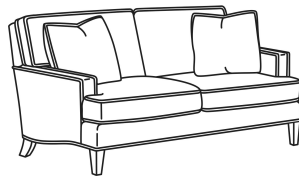

CD88 Series / CD8802T  
 Apt Sofa (71.5W)  
 Outside: 71.5W x 39D x 37H  
 Inside: 62W x 22D

CD88 Series / CD8804E  
 Loveseat (61.5W)  
 Outside: 61.5W x 39D x 37H  
 Inside: 49W x 22D

CD88 Series / CD8804K  
 Loveseat (63.5W)  
 Outside: 63.5W x 39D x 37H  
 Inside: 49W x 22D

CD88 Series / CD8804R  
 Loveseat (63.5W)  
 Outside: 63.5W x 39D x 37H  
 Inside: 49W x 22D

CD88 Series / CD8804S  
 Loveseat (63.5W)  
 Outside: 63.5W x 39D x 37H  
 Inside: 49W x 22D

CD88 Series / CD8804T  
 Loveseat (60W)  
 Outside: 60W x 39D x 37H  
 Inside: 49W x 22D