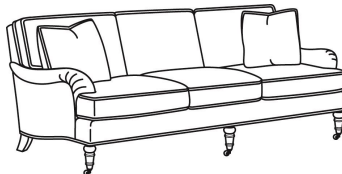

**CD88 Series / CD8800T**

DESCRIPTION:	Sofa (77W)
OUTSIDE:	77"W x 39"D x 37"H
INSIDE:	67.5"W x 22"D
SEAT:	20.5"H
ARM:	24.5"H
BACK RAIL:	33"H
THROW PILLOWS:	2 - 18"
COM:	Plain: 21.00 yds Repeat of 2-14": 26.25 yds Repeat of 15-27": 28.50 yds
WEIGHT:	145 lbs

Standard Back Pillow: Fiber Back

Also available:

CD88 Series / CD8800K  
Sofa (81W)  
Outside: 81W x 39D x 37H  
Inside: 67.5W x 22D

CD88 Series / CD8800K-2  
Sofa (81W)  
Outside: 81W x 39D x 37H  
Inside: 67.5W x 22D

CD88 Series / CD8800R  
Sofa (81W)  
Outside: 81W x 39D x 37H  
Inside: 67.5W x 22D

CD88 Series / CD8800R-2  
Sofa (81W)  
Outside: 81W x 39D x 37H  
Inside: 67.5W x 22D

CD88 Series / CD8801E  
Long Sofa (86W)  
Outside: 86W x 39D x 37H  
Inside: 74W x 22D