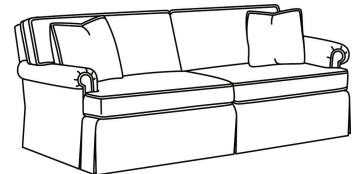

**CD88 Series / CD8800T**

DESCRIPTION:	Sofa (77W)
OUTSIDE:	77"W x 39"D x 37"H
INSIDE:	67.5"W x 22"D
SEAT:	20.5"H
ARM:	24.5"H
BACK RAIL:	33"H
THROW PILLOWS:	2 - 18"
COM:	Plain: 21.00 yds Repeat of 2-14": 26.25 yds Repeat of 15-27": 28.50 yds
WEIGHT:	145 lbs

Standard Back Pillow: Fiber Back

Also available:

CD88 Series / CD8800K  
Sofa (81W)  
Outside: 81W x 39D x 37H  
Inside: 67.5W x 22D

CD88 Series / CD8800K-2  
Sofa (81W)  
Outside: 81W x 39D x 37H  
Inside: 67.5W x 22D

CD88 Series / CD8800R  
Sofa (81W)  
Outside: 81W x 39D x 37H  
Inside: 67.5W x 22D

CD88 Series / CD8800R-2  
Sofa (81W)  
Outside: 81W x 39D x 37H  
Inside: 67.5W x 22D

CD88 Series / CD8801E  
Long Sofa (86W)  
Outside: 86W x 39D x 37H  
Inside: 74W x 22D