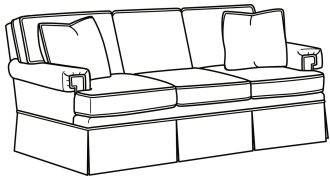

CD88 Series / CD8800R-2

| | |
|----------------|---|
| DESCRIPTION: | Sofa (81W) |
| OUTSIDE: | 81"W x 39"D x 37"H |
| INSIDE: | 67.5"W x 22"D |
| SEAT: | 20.5"H |
| ARM: | 24.5"H |
| BACK RAIL: | 33"H |
| THROW PILLOWS: | 2 - 18" |
| COM: | Plain: 21.00 yds Repeat of 2-14": 26.25 yds Repeat of 15-27": 28.50 yds |
| WEIGHT: | 145 lbs |

Standard Features:

This style is a custom configuration from our CUSTOM DESIGN COLLECTIONS.

Additional configurations available

May be shown with optional features

CD88 SERIES

Standard Seat Cushion: Hallmark Seat

Standard Back Pillow: Fiber Back

Also available:

CD88 Series / CD8800K
Sofa (81W)
Outside: 81W x 39D x 37H
Inside: 67.5W x 22D

CD88 Series / CD8800K-2
Sofa (81W)
Outside: 81W x 39D x 37H
Inside: 67.5W x 22D