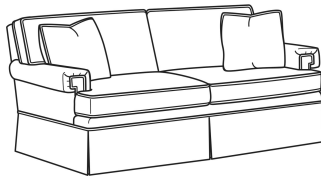

CD88 Series / CD8800R-2

| | |
|----------------|---|
| DESCRIPTION: | Sofa (81W) |
| OUTSIDE: | 81"W x 39"D x 37"H |
| INSIDE: | 67.5"W x 22"D |
| SEAT: | 20.5"H |
| ARM: | 24.5"H |
| BACK RAIL: | 33"H |
| THROW PILLOWS: | 2 - 18" |
| COM: | Plain: 21.00 yds Repeat of 2-14": 26.25 yds Repeat of 15-27": 28.50 yds |
| WEIGHT: | 145 lbs |

Standard Features:

This style is a custom configuration from our CUSTOM DESIGN COLLECTIONS.

Additional configurations available

May be shown with optional features

CD88 SERIES

Standard Seat Cushion: Hallmark Seat

Standard Back Pillow: Fiber Back

Also available:

CD88 Series / CD8800K
Sofa (81W)
Outside: 81W x 39D x 37H
Inside: 67.5W x 22D

CD88 Series / CD8800K-2
Sofa (81W)
Outside: 81W x 39D x 37H
Inside: 67.5W x 22D