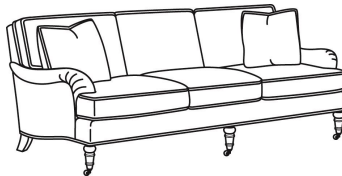

CD88 Series / CD8800R-2

| | |
|----------------|---|
| DESCRIPTION: | Sofa (81W) |
| OUTSIDE: | 81"W x 39"D x 37"H |
| INSIDE: | 67.5"W x 22"D |
| SEAT: | 20.5"H |
| ARM: | 24.5"H |
| BACK RAIL: | 33"H |
| THROW PILLOWS: | 2 - 18" |
| COM: | Plain: 21.00 yds Repeat of 2-14": 26.25 yds Repeat of 15-27": 28.50 yds |
| WEIGHT: | 145 lbs |

Standard Features:

This style is a custom configuration from our CUSTOM DESIGN COLLECTIONS.

Additional configurations available

May be shown with optional features

CD88 SERIES

Standard Seat Cushion: Hallmark Seat

Standard Back Pillow: Fiber Back

Also available:

CD88 Series / CD8800K
Sofa (81W)
Outside: 81W x 39D x 37H
Inside: 67.5W x 22D

CD88 Series / CD8800K-2
Sofa (81W)
Outside: 81W x 39D x 37H
Inside: 67.5W x 22D

CD88 Series / CD8800R
Sofa (81W)
Outside: 81W x 39D x 37H
Inside: 67.5W x 22D

CD88 Series / CD8800T
Sofa (77W)
Outside: 77W x 39D x 37H
Inside: 67.5W x 22D

CD88 Series / CD8801E
Long Sofa (86W)
Outside: 86W x 39D x 37H
Inside: 74W x 22D