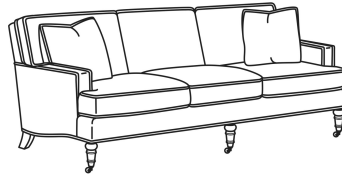

Standard Back Pillow: Fiber Back

Also available:

CD88 Series / CD8800K
Sofa (81W)
Outside: 81W x 39D x 37H
Inside: 67.5W x 22D

CD88 Series / CD8800K-2
Sofa (81W)
Outside: 81W x 39D x 37H
Inside: 67.5W x 22D

CD88 Series / CD8800R
Sofa (81W)
Outside: 81W x 39D x 37H
Inside: 67.5W x 22D

CD88 Series / CD8800T
Sofa (77W)
Outside: 77W x 39D x 37H
Inside: 67.5W x 22D

CD88 Series / CD8801E
Long Sofa (86W)
Outside: 86W x 39D x 37H
Inside: 74W x 22D

CD88 Series / CD8801R-2
Long Sofa (88W)
Outside: 88W x 39D x 37H
Inside: 74W x 22D

CD88 Series / CD8801S
 Long Sofa (88W)
 Outside: 88W x 39D x 37H
 Inside: 74W x 22D

CD88 Series / CD8801T
 Long Sofa (84.5W)
 Outside: 84.5W x 39D x 37H
 Inside: 74W x 22D