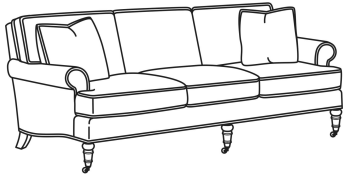

Standard Back Pillow: Fiber Back

Also available:

CD88 Series / CD8800K
Sofa (81W)
Outside: 81W x 39D x 37H
Inside: 67.5W x 22D

CD88 Series / CD8800K-2
Sofa (81W)
Outside: 81W x 39D x 37H
Inside: 67.5W x 22D

CD88 Series / CD8800R
Sofa (81W)
Outside: 81W x 39D x 37H
Inside: 67.5W x 22D

CD88 Series / CD8800T
Sofa (77W)
Outside: 77W x 39D x 37H
Inside: 67.5W x 22D

CD88 Series / CD8801E
Long Sofa (86W)
Outside: 86W x 39D x 37H
Inside: 74W x 22D

CD88 Series / CD8801R-2
Long Sofa (88W)
Outside: 88W x 39D x 37H
Inside: 74W x 22D

CD88 Series / CD8801S
 Long Sofa (88W)
 Outside: 88W x 39D x 37H
 Inside: 74W x 22D

CD88 Series / CD8801T
 Long Sofa (84.5W)
 Outside: 84.5W x 39D x 37H
 Inside: 74W x 22D