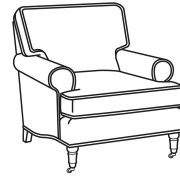

CD88 Series / CD8805E
 Chair (33W)
 Outside: 33W x 39D x 37H
 Inside: 21.5W x 22D

CD88 Series / CD8805E-SW
 Swivel Chair (33W)
 Outside: 33W x 39D x 37H
 Inside: 21.5W x 22D

CD88 Series / CD8805K
 Chair (35.5W)
 Outside: 35.5W x 39D x 37H
 Inside: 21.5W x 22D

CD88 Series / CD8805K-SW
 Swivel Chair (35.5W)
 Outside: 35.5W x 39D x 37H
 Inside: 21.5W x 22D

CD88 Series / CD8805R
Chair (35.5W)
Outside: 35.5W x 39D x 37H
Inside: 21.5W x 22D

CD88 Series / CD8805R-SW
Swivel Chair (35.5W)
Outside: 35.5W x 39D x 37H
Inside: 21.5W x 22D