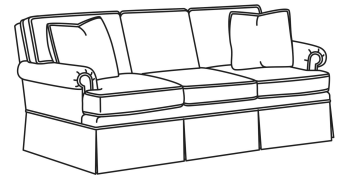

Standard Back Pillow: Fiber Back

Also available:

CD88 Series / CD8800K
Sofa (81W)
Outside: 81W x 39D x 37H
Inside: 67.5W x 22D

CD88 Series / CD8800K-2
Sofa (81W)
Outside: 81W x 39D x 37H
Inside: 67.5W x 22D

CD88 Series / CD8800R
Sofa (81W)
Outside: 81W x 39D x 37H
Inside: 67.5W x 22D

CD88 Series / CD8800T
Sofa (77W)
Outside: 77W x 39D x 37H
Inside: 67.5W x 22D

CD88 Series / CD8801E
Long Sofa (86W)
Outside: 86W x 39D x 37H
Inside: 74W x 22D