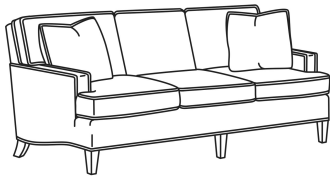

CD88 Series / CD8800R-2

| | |
|----------------|---|
| DESCRIPTION: | Sofa (81W) |
| OUTSIDE: | 81"W x 39"D x 37"H |
| INSIDE: | 67.5"W x 22"D |
| SEAT: | 20.5"H |
| ARM: | 24.5"H |
| BACK RAIL: | 33"H |
| THROW PILLOWS: | 2 - 18" |
| COM: | Plain: 21.00 yds Repeat of 2-14": 26.25 yds Repeat of 15-27": 28.50 yds |
| WEIGHT: | 145 lbs |

Standard Features:

This style is a custom configuration from our CUSTOM DESIGN COLLECTIONS.

Additional configurations available

May be shown with optional features

CD88 SERIES

Standard Seat Cushion: Hallmark Seat

Standard Back Pillow: Fiber Back

Also available:

CD88 Series / CD8800K
Sofa (81W)
Outside: 81W x 39D x 37H
Inside: 67.5W x 22D

CD88 Series / CD8800K-2
Sofa (81W)
Outside: 81W x 39D x 37H
Inside: 67.5W x 22D

CD88 Series / CD8800R
Sofa (81W)
Outside: 81W x 39D x 37H
Inside: 67.5W x 22D

CD88 Series / CD8800T
Sofa (77W)
Outside: 77W x 39D x 37H
Inside: 67.5W x 22D

CD88 Series / CD8801E
Long Sofa (86W)
Outside: 86W x 39D x 37H
Inside: 74W x 22D