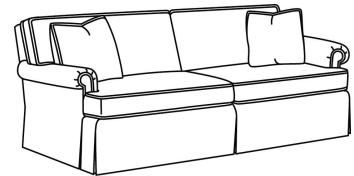

CD88 Series / CD8800R-2

| | |
|----------------|---|
| DESCRIPTION: | Sofa (81W) |
| OUTSIDE: | 81"W x 39"D x 37"H |
| INSIDE: | 67.5"W x 22"D |
| SEAT: | 20.5"H |
| ARM: | 24.5"H |
| BACK RAIL: | 33"H |
| THROW PILLOWS: | 2 - 18" |
| COM: | Plain: 21.00 yds Repeat of 2-14": 26.25 yds Repeat of 15-27": 28.50 yds |
| WEIGHT: | 145 lbs |

Standard Back Pillow: Fiber Back

Also available:

CD88 Series / CD8800K
Sofa (81W)
Outside: 81W x 39D x 37H
Inside: 67.5W x 22D

CD88 Series / CD8800K-2
Sofa (81W)
Outside: 81W x 39D x 37H
Inside: 67.5W x 22D

CD88 Series / CD8800R
Sofa (81W)
Outside: 81W x 39D x 37H
Inside: 67.5W x 22D

CD88 Series / CD8800T
Sofa (77W)
Outside: 77W x 39D x 37H
Inside: 67.5W x 22D

CD88 Series / CD8801E
Long Sofa (86W)
Outside: 86W x 39D x 37H
Inside: 74W x 22D