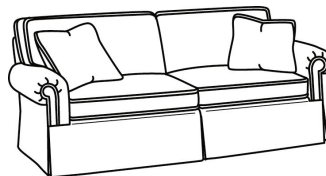

CD87 Series / CD8720R-2
Sofa (88W)
Outside: 88W x 41D x 38H
Inside: 70W x 24.5D