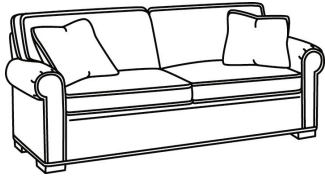

CD87 Series / CD8720S-2
Sofa (88W)
Outside: 88W x 41D x 38H
Inside: 70W x 24.5D