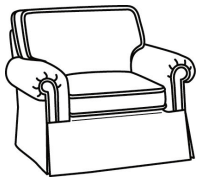

CD87 Series / CD8705R-SW
Swivel Chair (40W)
Outside: 40W x 38D x 38H
Inside: 22W x 22D