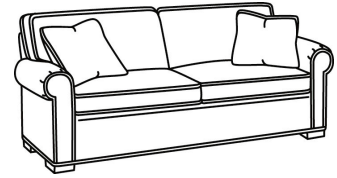

CD87 Series / CD8722S
Apt Sofa (78W)
Outside: 78W x 41D x 38H
Inside: 60W x 24.5D