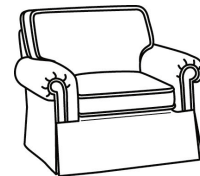

CD87 Series / CD8725R-SW
Swivel Chair (40W)
Outside: 40W x 41D x 38H
Inside: 22W x 24.5D