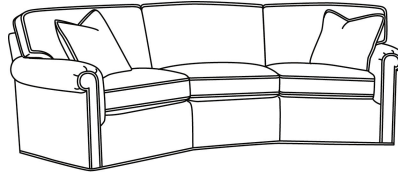

CD87 Series / CD8723R
Wedge Sofa (118W)
Outside: 118W x 56D x 38H
Inside: 0W x 24.5D