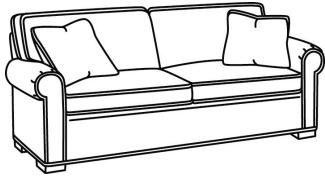

S = available as sleeper

Standard Features:

This style is a custom configuration from our CUSTOM DESIGN COLLECTIONS.

Additional configurations available

May be shown with optional features

CD87 SERIES

Standard Seat Cushion: Hallmark Seat
Standard Back Pillow: Fiber Back

Also available:

CD87 Series / CD8700R
Sofa (88W)
Outside: 88W x 38D x 38H
Inside: 70W x 22D

CD87 Series / CD8700R-2
Sofa (88W)
Outside: 88W x 38D x 38H
Inside: 70W x 22D

CD87 Series / CD8700R-2S
Queen Sleeper (87W)
Outside: 87W x 38D x 38H
Inside: 69W x 22D

CD87 Series / CD8700S-2
Sofa (88W)
Outside: 88W x 38D x 38H
Inside: 70W x 22D

CD87 Series / CD8700S-2S
Queen Sleeper (87W)
Outside: 87W x 38D x 38H
Inside: 69W x 22D

CD87 Series / CD8702R
Apt Sofa (78W)
Outside: 78W x 38D x 38H
Inside: 60W x 22D