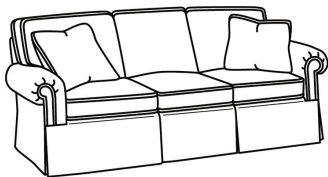

CD87 Series / CD8725T-SW

DESCRIPTION:	Swivel Chair (34W)
OUTSIDE:	34"W x 41"D x 38"H
INSIDE:	22"W x 24.5"D
SEAT:	21.5"H
ARM:	25.5"H
BACK RAIL:	30.5"H
COM:	Plain: 11.00 yds Repeat of 2-14": 13.75 yds Repeat of 15-27": 15.00 yds
WEIGHT:	90 lbs

S = available as sleeper

Standard Features:

This style is a custom configuration from our CUSTOM DESIGN COLLECTIONS.

Additional configurations available

May be shown with optional features

CD87 SERIES

Standard Seat Cushion: Hallmark Seat
Standard Back Pillow: Fiber Back

Also available:

CD87 Series / CD8700R
Sofa (88W)
Outside: 88W x 38D x 38H
Inside: 70W x 22D

CD87 Series / CD8700R-2
Sofa (88W)
Outside: 88W x 38D x 38H
Inside: 70W x 22D

CD87 Series / CD8700R-2S
Queen Sleeper (87W)
Outside: 87W x 38D x 38H
Inside: 69W x 22D