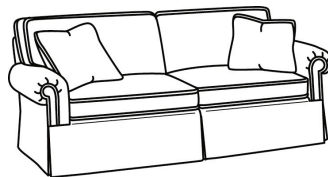

CD87 Series / CD8725T-SW

DESCRIPTION:	Swivel Chair (34W)
OUTSIDE:	34"W x 41"D x 38"H
INSIDE:	22"W x 24.5"D
SEAT:	21.5"H
ARM:	25.5"H
BACK RAIL:	30.5"H
COM:	Plain: 11.00 yds Repeat of 2-14": 13.75 yds Repeat of 15-27": 15.00 yds
WEIGHT:	90 lbs

S = available as sleeper

Standard Features:

This style is a custom configuration from our CUSTOM DESIGN COLLECTIONS.

Additional configurations available

May be shown with optional features

CD87 SERIES

Standard Seat Cushion: Hallmark Seat
Standard Back Pillow: Fiber Back

Also available:

CD87 Series / CD8700R
Sofa (88W)
Outside: 88W x 38D x 38H
Inside: 70W x 22D

CD87 Series / CD8700R-2
Sofa (88W)
Outside: 88W x 38D x 38H
Inside: 70W x 22D

CD87 Series / CD8700R-2S
Queen Sleeper (87W)
Outside: 87W x 38D x 38H
Inside: 69W x 22D