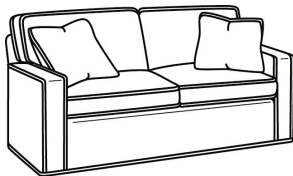

CD87 Series / CD8724T
Loveseat (60W)
Outside: 60W x 41D x 38H
Inside: 47W x 24.5D