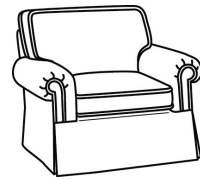

CD87 Series / CD8705R
Chair (40W)
Outside: 40W x 38D x 38H
Inside: 22W x 22D