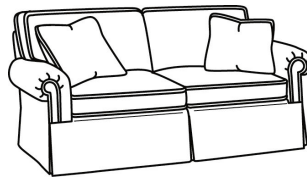

CD87 Series / CD8724R
Loveseat (65W)
Outside: 65W x 41D x 38H
Inside: 47W x 24.5D