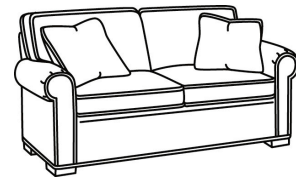

CD87 Series / CD8724S
Loveseat (65W)
Outside: 65W x 41D x 38H
Inside: 47W x 24.5D