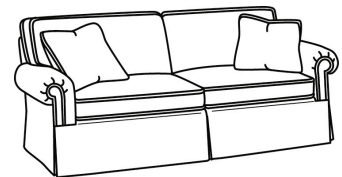

CD87 Series / CD8725T-SW

DESCRIPTION:	Swivel Chair (34W)
OUTSIDE:	34"W x 41"D x 38"H
INSIDE:	22"W x 24.5"D
SEAT:	21.5"H
ARM:	25.5"H
BACK RAIL:	30.5"H
COM:	Plain: 11.00 yds Repeat of 2-14": 13.75 yds Repeat of 15-27": 15.00 yds
WEIGHT:	90 lbs

S = available as sleeper

Standard Features:

This style is a custom configuration from our CUSTOM DESIGN COLLECTIONS.

Additional configurations available

May be shown with optional features

CD87 SERIES

Standard Seat Cushion: Hallmark Seat
Standard Back Pillow: Fiber Back

Also available:

CD87 Series / CD8700R
Sofa (88W)
Outside: 88W x 38D x 38H
Inside: 70W x 22D

CD87 Series / CD8700R-2
Sofa (88W)
Outside: 88W x 38D x 38H
Inside: 70W x 22D

CD87 Series / CD8700R-2S
Queen Sleeper (87W)
Outside: 87W x 38D x 38H
Inside: 69W x 22D