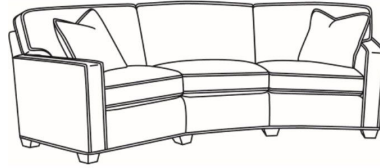

Standard Seat Cushion: Hallmark Seat  
Standard Back Pillow: Fiber Back

Also available:

CD87 Series / CD8700R  
Sofa (88W)  
Outside: 88W x 38D x 38H  
Inside: 70W x 22D

CD87 Series / CD8700R-2  
Sofa (88W)  
Outside: 88W x 38D x 38H  
Inside: 70W x 22D

CD87 Series / CD8702R  
Apt Sofa (78W)  
Outside: 78W x 38D x 38H  
Inside: 60W x 22D

CD87 Series / CD8702S  
Apt Sofa (78W)  
Outside: 78W x 38D x 38H  
Inside: 60W x 22D

CD87 Series / CD8702T  
Apt Sofa (73W)  
Outside: 73W x 38D x 38H  
Inside: 60W x 22D

CD87 Series / CD8703R  
Wedge Sofa (115W)  
Outside: 115W x 53D x 38H  
Inside: 0W x 22D

CD87 Series / CD8703S  
Wedge Sofa (115W)  
Outside: 115W x 53D x 38H  
Inside: 0W x 22D

CD87 Series / CD8703T  
Wedge Sofa (115W)  
Outside: 115W x 53D x 38H  
Inside: 0W x 22D