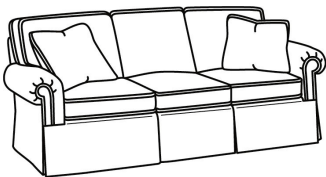

**CD87 Series / CD8725T**

DESCRIPTION:	Chair (34W)
OUTSIDE:	34"W x 41"D x 38"H
INSIDE:	22"W x 24.5"D
SEAT:	21.5"H
ARM:	25.5"H
BACK RAIL:	30.5"H
COM:	Plain: 11.00 yds Repeat of 2-14": 13.75 yds Repeat of 15-27": 15.00 yds
WEIGHT:	90 lbs

**S** = available as sleeper

**Standard Features:**

This style is a custom configuration from our CUSTOM DESIGN COLLECTIONS.

Additional configurations available

May be shown with optional features

**CD87 SERIES**

Standard Seat Cushion: Hallmark Seat  
Standard Back Pillow: Fiber Back

Also available:

CD87 Series / CD8700R  
Sofa (88W)  
Outside: 88W x 38D x 38H  
Inside: 70W x 22D

CD87 Series / CD8700R-2  
Sofa (88W)  
Outside: 88W x 38D x 38H  
Inside: 70W x 22D