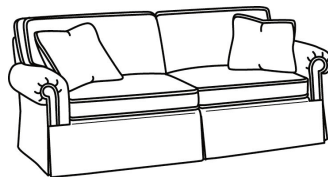

**CD87 Series / CD8725T**

DESCRIPTION:	Chair (34W)
OUTSIDE:	34"W x 41"D x 38"H
INSIDE:	22"W x 24.5"D
SEAT:	21.5"H
ARM:	25.5"H
BACK RAIL:	30.5"H
COM:	Plain: 11.00 yds Repeat of 2-14": 13.75 yds Repeat of 15-27": 15.00 yds
WEIGHT:	90 lbs

**S** = available as sleeper

**Standard Features:**

This style is a custom configuration from our CUSTOM DESIGN COLLECTIONS.

Additional configurations available

May be shown with optional features

**CD87 SERIES**

Standard Seat Cushion: Hallmark Seat  
Standard Back Pillow: Fiber Back

Also available:

CD87 Series / CD8700R  
Sofa (88W)  
Outside: 88W x 38D x 38H  
Inside: 70W x 22D

CD87 Series / CD8700R-2  
Sofa (88W)  
Outside: 88W x 38D x 38H  
Inside: 70W x 22D