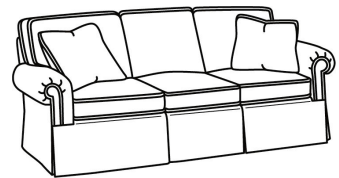

CD87 Series / CD8705R  
Chair (40W)  
Outside: 40W x 38D x 38H  
Inside: 22W x 22D

CD87 Series / CD8705R-SW  
Swivel Chair (40W)  
Outside: 40W x 38D x 38H  
Inside: 22W x 22D

CD87 Series / CD8705S  
Chair (40W)  
Outside: 40W x 38D x 38H  
Inside: 22W x 22D

CD87 Series / CD8705S-SW  
Swivel Chair (40W)  
Outside: 40W x 38D x 38H  
Inside: 22W x 22D

CD87 Series / CD8705T  
Chair (34W)  
Outside: 34W x 38D x 38H  
Inside: 22W x 22D

CD87 Series / CD8705T-SW  
Swivel Chair (34W)  
Outside: 34W x 38D x 38H  
Inside: 22W x 22D