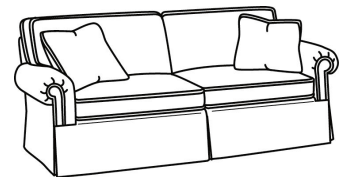

Standard Seat Cushion: Hallmark Seat  
Standard Back Pillow: Fiber Back

Also available:

CD87 Series / CD8700R  
Sofa (88W)  
Outside: 88W x 38D x 38H  
Inside: 70W x 22D

CD87 Series / CD8700R-2  
Sofa (88W)  
Outside: 88W x 38D x 38H  
Inside: 70W x 22D