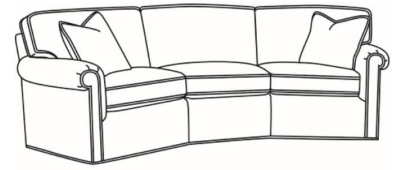

Also available:

CD87 Series / CD8700R
Sofa (88W)
Outside: 88W x 38D x 38H
Inside: 70W x 22D

CD87 Series / CD8700R-2
Sofa (88W)
Outside: 88W x 38D x 38H
Inside: 70W x 22D

CD87 Series / CD8700R-2S
Queen Sleeper (87W)
Outside: 87W x 38D x 38H
Inside: 69W x 22D

CD87 Series / CD8700S-2
Sofa (88W)
Outside: 88W x 38D x 38H
Inside: 70W x 22D

CD87 Series / CD8700S-2S
Queen Sleeper (87W)
Outside: 87W x 38D x 38H
Inside: 69W x 22D

CD87 Series / CD8702R
Apt Sofa (78W)
Outside: 78W x 38D x 38H
Inside: 60W x 22D

CD87 Series / CD8702S
 Apt Sofa (78W)
 Outside: 78W x 38D x 38H
 Inside: 60W x 22D

CD87 Series / CD8702T
 Apt Sofa (73W)
 Outside: 73W x 38D x 38H
 Inside: 60W x 22D

CD87 Series / CD8703R
 Wedge Sofa (115W)
 Outside: 115W x 53D x 38H
 Inside: 0W x 22D