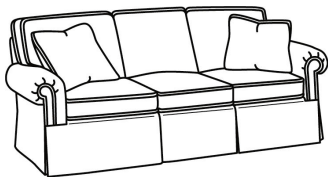

CD87 Series / CD8724S

DESCRIPTION:	Loveseat (65W)
OUTSIDE:	65"W x 41"D x 38"H
INSIDE:	47"W x 24.5"D
SEAT:	21.5"H
ARM:	25.5"H
BACK RAIL:	30.5"H
THROW PILLOWS:	2 - 18"
COM:	Plain: 16.00 yds Repeat of 2-14": 20.00 yds Repeat of 15-27": 21.75 yds
WEIGHT:	110 lbs

S = available as sleeper

Standard Features:

This style is a custom configuration from our CUSTOM DESIGN COLLECTIONS.

Additional configurations available

May be shown with optional features

CD87 SERIES

Standard Seat Cushion: Hallmark Seat
Standard Back Pillow: Fiber Back

Also available:

CD87 Series / CD8700R
Sofa (88W)
Outside: 88W x 38D x 38H
Inside: 70W x 22D

CD87 Series / CD8700R-2
Sofa (88W)
Outside: 88W x 38D x 38H
Inside: 70W x 22D

CD87 Series / CD8700R-2S
Queen Sleeper (87W)
Outside: 87W x 38D x 38H
Inside: 69W x 22D