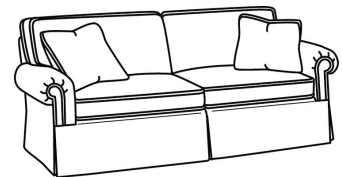

CD87 Series / CD8724S

DESCRIPTION:	Loveseat (65W)
OUTSIDE:	65"W x 41"D x 38"H
INSIDE:	47"W x 24.5"D
SEAT:	21.5"H
ARM:	25.5"H
BACK RAIL:	30.5"H
THROW PILLOWS:	2 - 18"
COM:	Plain: 16.00 yds Repeat of 2-14": 20.00 yds Repeat of 15-27": 21.75 yds
WEIGHT:	110 lbs

S = available as sleeper

Standard Features:

This style is a custom configuration from our CUSTOM DESIGN COLLECTIONS.

Additional configurations available

May be shown with optional features

CD87 SERIES

Standard Seat Cushion: Hallmark Seat
Standard Back Pillow: Fiber Back

Also available:

CD87 Series / CD8700R
Sofa (88W)
Outside: 88W x 38D x 38H
Inside: 70W x 22D

CD87 Series / CD8700R-2
Sofa (88W)
Outside: 88W x 38D x 38H
Inside: 70W x 22D

CD87 Series / CD8700R-2S
Queen Sleeper (87W)
Outside: 87W x 38D x 38H
Inside: 69W x 22D