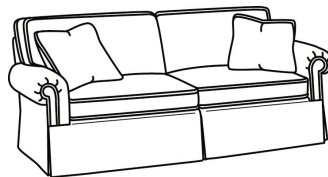

CD87 Series / CD8724S

DESCRIPTION:	Loveseat (65W)
OUTSIDE:	65"W x 41"D x 38"H
INSIDE:	47"W x 24.5"D
SEAT:	21.5"H
ARM:	25.5"H
BACK RAIL:	30.5"H
THROW PILLOWS:	2 - 18"
COM:	Plain: 16.00 yds Repeat of 2-14": 20.00 yds Repeat of 15-27": 21.75 yds
WEIGHT:	110 lbs

S = available as sleeper

Standard Features:

This style is a custom configuration from our CUSTOM DESIGN COLLECTIONS.

Additional configurations available

May be shown with optional features

CD87 SERIES

Standard Seat Cushion: Hallmark Seat
Standard Back Pillow: Fiber Back

Also available:

CD87 Series / CD8700R
Sofa (88W)
Outside: 88W x 38D x 38H
Inside: 70W x 22D

CD87 Series / CD8700R-2
Sofa (88W)
Outside: 88W x 38D x 38H
Inside: 70W x 22D

CD87 Series / CD8700R-2S
Queen Sleeper (87W)
Outside: 87W x 38D x 38H
Inside: 69W x 22D