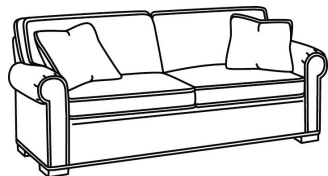

S = available as sleeper

Standard Features:

This style is a custom configuration from our CUSTOM DESIGN COLLECTIONS.

Additional configurations available

May be shown with optional features

CD87 SERIES

Standard Seat Cushion: Hallmark Seat
Standard Back Pillow: Fiber Back

Also available:

CD87 Series / CD8700R
Sofa (88W)
Outside: 88W x 38D x 38H
Inside: 70W x 22D

CD87 Series / CD8700R-2
Sofa (88W)
Outside: 88W x 38D x 38H
Inside: 70W x 22D

CD87 Series / CD8700R-2S
Queen Sleeper (87W)
Outside: 87W x 38D x 38H
Inside: 69W x 22D

CD87 Series / CD8700S-2
Sofa (88W)
Outside: 88W x 38D x 38H
Inside: 70W x 22D

CD87 Series / CD8700S-2S
Queen Sleeper (87W)
Outside: 87W x 38D x 38H
Inside: 69W x 22D

CD87 Series / CD8702R
Apt Sofa (78W)
Outside: 78W x 38D x 38H
Inside: 60W x 22D