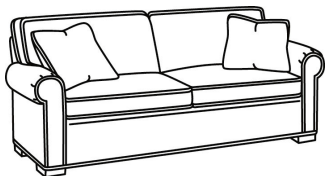

Also available:

CD87 Series / CD8700R
Sofa (88W)
Outside: 88W x 38D x 38H
Inside: 70W x 22D

CD87 Series / CD8700R-2
Sofa (88W)
Outside: 88W x 38D x 38H
Inside: 70W x 22D

CD87 Series / CD8700R-2S
Queen Sleeper (87W)
Outside: 87W x 38D x 38H
Inside: 69W x 22D