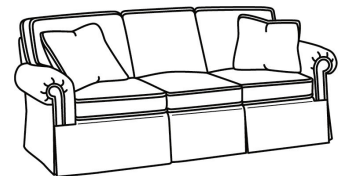

CD87 Series / CD8704S
 Loveseat (65W)
 Outside: 65W x 38D x 38H
 Inside: 47W x 22D

CD87 Series / CD8704T
 Loveseat (60W)
 Outside: 60W x 38D x 38H
 Inside: 47W x 22D

CD87 Series / CD8705R
 Chair (40W)
 Outside: 40W x 38D x 38H
 Inside: 22W x 22D

CD87 Series / CD8705R-SW
 Swivel Chair (40W)
 Outside: 40W x 38D x 38H
 Inside: 22W x 22D

CD87 Series / CD8705S
 Chair (40W)
 Outside: 40W x 38D x 38H
 Inside: 22W x 22D

CD87 Series / CD8705S-SW
 Swivel Chair (40W)
 Outside: 40W x 38D x 38H
 Inside: 22W x 22D

CD87 Series / CD8705T
 Chair (34W)
 Outside: 34W x 38D x 38H
 Inside: 22W x 22D

CD87 Series / CD8705T-SW
 Swivel Chair (34W)
 Outside: 34W x 38D x 38H
 Inside: 22W x 22D

CD87 Series / CD8720R
 Sofa (88W)
 Outside: 88W x 41D x 38H
 Inside: 70W x 24.5D