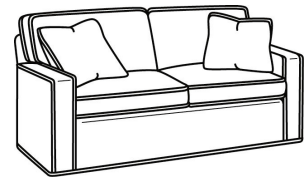

CD87 Series / CD8724T
Loveseat (60W)
Outside: 60W x 41D x 38H
Inside: 47W x 24.5D