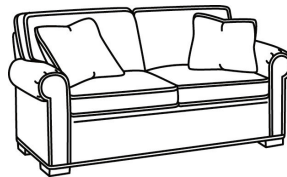

CD87 Series / CD8724S
Loveseat (65W)
Outside: 65W x 41D x 38H
Inside: 47W x 24.5D