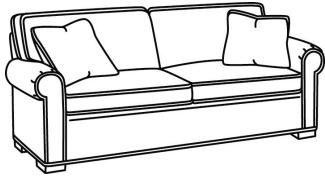

CD87 Series / CD8722T

DESCRIPTION:	Apt Sofa (73W)
OUTSIDE:	73"W x 41"D x 38"H
INSIDE:	60"W x 24.5"D
SEAT:	21.5"H
ARM:	25.5"H
BACK RAIL:	30.5"H
THROW PILLOWS:	2 - 18"
COM:	Plain: 19.00 yds Repeat of 2-14": 23.75 yds Repeat of 15-27": 25.75 yds
WEIGHT:	150 lbs

S = available as sleeper

Standard Features:

This style is a custom configuration from our CUSTOM DESIGN COLLECTIONS.

Additional configurations available

May be shown with optional features

CD87 SERIES

Standard Seat Cushion: Hallmark Seat
Standard Back Pillow: Fiber Back

Also available:

CD87 Series / CD8700R
Sofa (88W)
Outside: 88W x 38D x 38H
Inside: 70W x 22D

CD87 Series / CD8700R-2
Sofa (88W)
Outside: 88W x 38D x 38H
Inside: 70W x 22D

CD87 Series / CD8700R-2S
Queen Sleeper (87W)
Outside: 87W x 38D x 38H
Inside: 69W x 22D

CD87 Series / CD8700S-2
Sofa (88W)
Outside: 88W x 38D x 38H
Inside: 70W x 22D

CD87 Series / CD8700S-2S
Queen Sleeper (87W)
Outside: 87W x 38D x 38H
Inside: 69W x 22D

CD87 Series / CD8702R
Apt Sofa (78W)
Outside: 78W x 38D x 38H
Inside: 60W x 22D