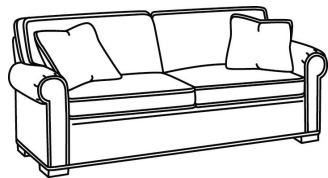

CD87 Series / CD8722T

DESCRIPTION:	Apt Sofa (73W)
OUTSIDE:	73"W x 41"D x 38"H
INSIDE:	60"W x 24.5"D
SEAT:	21.5"H
ARM:	25.5"H
BACK RAIL:	30.5"H
THROW PILLOWS:	2 - 18"
COM:	Plain: 19.00 yds Repeat of 2-14": 23.75 yds Repeat of 15-27": 25.75 yds
WEIGHT:	150 lbs

S = available as sleeper

Standard Features:

This style is a custom configuration from our CUSTOM DESIGN COLLECTIONS.

Additional configurations available

May be shown with optional features

CD87 SERIES

Standard Seat Cushion: Hallmark Seat
Standard Back Pillow: Fiber Back

Also available:

CD87 Series / CD8700R
Sofa (88W)
Outside: 88W x 38D x 38H
Inside: 70W x 22D

CD87 Series / CD8700R-2
Sofa (88W)
Outside: 88W x 38D x 38H
Inside: 70W x 22D

CD87 Series / CD8700R-2S
Queen Sleeper (87W)
Outside: 87W x 38D x 38H
Inside: 69W x 22D

CD87 Series / CD8700S-2
Sofa (88W)
Outside: 88W x 38D x 38H
Inside: 70W x 22D

CD87 Series / CD8700S-2S
Queen Sleeper (87W)
Outside: 87W x 38D x 38H
Inside: 69W x 22D

CD87 Series / CD8702R
Apt Sofa (78W)
Outside: 78W x 38D x 38H
Inside: 60W x 22D