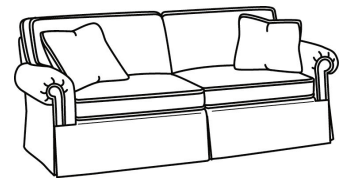

CD87 Series / CD8722T

DESCRIPTION:	Apt Sofa (73W)
OUTSIDE:	73"W x 41"D x 38"H
INSIDE:	60"W x 24.5"D
SEAT:	21.5"H
ARM:	25.5"H
BACK RAIL:	30.5"H
THROW PILLOWS:	2 - 18"
COM:	Plain: 19.00 yds Repeat of 2-14": 23.75 yds Repeat of 15-27": 25.75 yds
WEIGHT:	150 lbs

S = available as sleeper

Standard Features:

This style is a custom configuration from our CUSTOM DESIGN COLLECTIONS.

Additional configurations available

May be shown with optional features

CD87 SERIES

Standard Seat Cushion: Hallmark Seat
Standard Back Pillow: Fiber Back

Also available:

CD87 Series / CD8700R
Sofa (88W)
Outside: 88W x 38D x 38H
Inside: 70W x 22D

CD87 Series / CD8700R-2
Sofa (88W)
Outside: 88W x 38D x 38H
Inside: 70W x 22D

CD87 Series / CD8700R-2S
Queen Sleeper (87W)
Outside: 87W x 38D x 38H
Inside: 69W x 22D