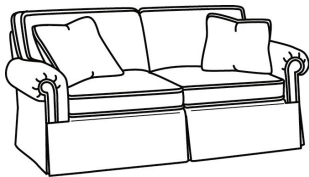

CD87 Series / CD8724R
Loveseat (65W)
Outside: 65W x 41D x 38H
Inside: 47W x 24.5D