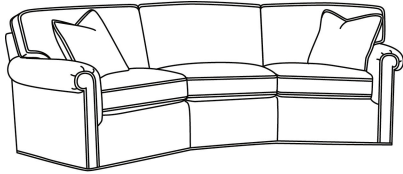

CD87 Series / CD8723R
Wedge Sofa (118W)
Outside: 118W x 56D x 38H
Inside: 0W x 24.5D