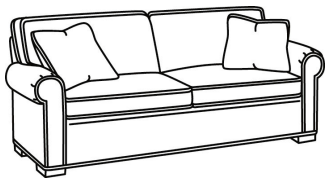

CD87 Series / CD8722T

DESCRIPTION:	Apt Sofa (73W)
OUTSIDE:	73"W x 41"D x 38"H
INSIDE:	60"W x 24.5"D
SEAT:	21.5"H
ARM:	25.5"H
BACK RAIL:	30.5"H
THROW PILLOWS:	2 - 18"
COM:	Plain: 19.00 yds Repeat of 2-14": 23.75 yds Repeat of 15-27": 25.75 yds
WEIGHT:	150 lbs

Also available:

CD87 Series / CD8700R
Sofa (88W)
Outside: 88W x 38D x 38H
Inside: 70W x 22D

CD87 Series / CD8700R-2
Sofa (88W)
Outside: 88W x 38D x 38H
Inside: 70W x 22D

CD87 Series / CD8700R-2S
Queen Sleeper (87W)
Outside: 87W x 38D x 38H
Inside: 69W x 22D