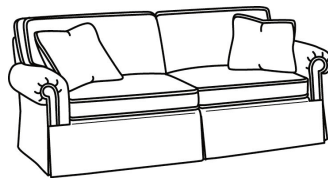

CD87 Series / CD8722T

DESCRIPTION:	Apt Sofa (73W)
OUTSIDE:	73"W x 41"D x 38"H
INSIDE:	60"W x 24.5"D
SEAT:	21.5"H
ARM:	25.5"H
BACK RAIL:	30.5"H
THROW PILLOWS:	2 - 18"
COM:	Plain: 19.00 yds Repeat of 2-14": 23.75 yds Repeat of 15-27": 25.75 yds
WEIGHT:	150 lbs

S = available as sleeper

Standard Features:

This style is a custom configuration from our CUSTOM DESIGN COLLECTIONS.

Additional configurations available

May be shown with optional features

CD87 SERIES

Standard Seat Cushion: Hallmark Seat
Standard Back Pillow: Fiber Back

Also available:

CD87 Series / CD8700R
Sofa (88W)
Outside: 88W x 38D x 38H
Inside: 70W x 22D

CD87 Series / CD8700R-2
Sofa (88W)
Outside: 88W x 38D x 38H
Inside: 70W x 22D

CD87 Series / CD8700R-2S
Queen Sleeper (87W)
Outside: 87W x 38D x 38H
Inside: 69W x 22D