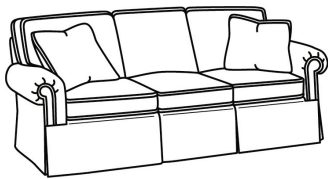

CD87 Series / CD8722T

DESCRIPTION:	Apt Sofa (73W)
OUTSIDE:	73"W x 41"D x 38"H
INSIDE:	60"W x 24.5"D
SEAT:	21.5"H
ARM:	25.5"H
BACK RAIL:	30.5"H
THROW PILLOWS:	2 - 18"
COM:	Plain: 19.00 yds Repeat of 2-14": 23.75 yds Repeat of 15-27": 25.75 yds
WEIGHT:	150 lbs

S = available as sleeper

Standard Features:

This style is a custom configuration from our CUSTOM DESIGN COLLECTIONS.

Additional configurations available

May be shown with optional features

CD87 SERIES

Standard Seat Cushion: Hallmark Seat
Standard Back Pillow: Fiber Back

Also available:

CD87 Series / CD8700R
Sofa (88W)
Outside: 88W x 38D x 38H
Inside: 70W x 22D

CD87 Series / CD8700R-2
Sofa (88W)
Outside: 88W x 38D x 38H
Inside: 70W x 22D

CD87 Series / CD8700R-2S
Queen Sleeper (87W)
Outside: 87W x 38D x 38H
Inside: 69W x 22D