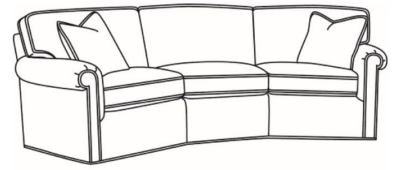

CD87 Series / CD8722T

DESCRIPTION:	Apt Sofa (73W)
OUTSIDE:	73"W x 41"D x 38"H
INSIDE:	60"W x 24.5"D
SEAT:	21.5"H
ARM:	25.5"H
BACK RAIL:	30.5"H
THROW PILLOWS:	2 - 18"
COM:	Plain: 19.00 yds Repeat of 2-14": 23.75 yds Repeat of 15-27": 25.75 yds
WEIGHT:	150 lbs

Also available:

CD87 Series / CD8700R
Sofa (88W)
Outside: 88W x 38D x 38H
Inside: 70W x 22D

CD87 Series / CD8700R-2
Sofa (88W)
Outside: 88W x 38D x 38H
Inside: 70W x 22D

CD87 Series / CD8700R-2S
Queen Sleeper (87W)
Outside: 87W x 38D x 38H
Inside: 69W x 22D

CD87 Series / CD8700S-2
Sofa (88W)
Outside: 88W x 38D x 38H
Inside: 70W x 22D

CD87 Series / CD8700S-2S
Queen Sleeper (87W)
Outside: 87W x 38D x 38H
Inside: 69W x 22D

CD87 Series / CD8702R
Apt Sofa (78W)
Outside: 78W x 38D x 38H
Inside: 60W x 22D

CD87 Series / CD8702S
Apt Sofa (78W)
Outside: 78W x 38D x 38H
Inside: 60W x 22D

CD87 Series / CD8702T
Apt Sofa (73W)
Outside: 73W x 38D x 38H
Inside: 60W x 22D

CD87 Series / CD8703R
Wedge Sofa (115W)
Outside: 115W x 53D x 38H
Inside: 0W x 22D