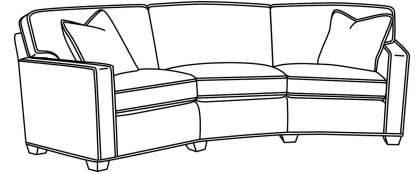

CD87 Series / CD8720R
Sofa (88W)
Outside: 88W x 41D x 38H
Inside: 70W x 24.5D

CD87 Series / CD8720R-2
Sofa (88W)
Outside: 88W x 41D x 38H
Inside: 70W x 24.5D

CD87 Series / CD8720S
Sofa (88W)
Outside: 88W x 41D x 38H
Inside: 70W x 24.5D

CD87 Series / CD8720S-2
Sofa (88W)
Outside: 88W x 41D x 38H
Inside: 70W x 24.5D

CD87 Series / CD8722R
Apt Sofa (78W)
Outside: 78W x 41D x 38H
Inside: 60W x 24.5D

CD87 Series / CD8722S
Apt Sofa (78W)
Outside: 78W x 41D x 38H
Inside: 60W x 24.5D

CD87 Series / CD8723R
Wedge Sofa (118W)
Outside: 118W x 56D x 38H
Inside: 0W x 24.5D

CD87 Series / CD8723S
Wedge Sofa (118W)
Outside: 118W x 56D x 38H
Inside: 0W x 24.5D

CD87 Series / CD8723T
Wedge Sofa (118W)
Outside: 118W x 56D x 38H
Inside: 0W x 24.5D