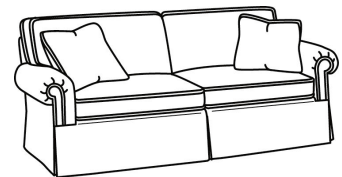

CD87 Series / CD8722R

DESCRIPTION:	Apt Sofa (78W)
OUTSIDE:	78"W x 41"D x 38"H
INSIDE:	60"W x 24.5"D
SEAT:	21.5"H
ARM:	25.5"H
BACK RAIL:	30.5"H
THROW PILLOWS:	2 - 18"
COM:	Plain: 19.00 yds Repeat of 2-14": 23.75 yds Repeat of 15-27": 25.75 yds
WEIGHT:	150 lbs

S = available as sleeper

Standard Features:

This style is a custom configuration from our CUSTOM DESIGN COLLECTIONS.

Additional configurations available

May be shown with optional features

CD87 SERIES

Standard Seat Cushion: Hallmark Seat
Standard Back Pillow: Fiber Back

Also available:

CD87 Series / CD8700R
Sofa (88W)
Outside: 88W x 38D x 38H
Inside: 70W x 22D

CD87 Series / CD8700R-2
Sofa (88W)
Outside: 88W x 38D x 38H
Inside: 70W x 22D

CD87 Series / CD8700R-2S
Queen Sleeper (87W)
Outside: 87W x 38D x 38H
Inside: 69W x 22D