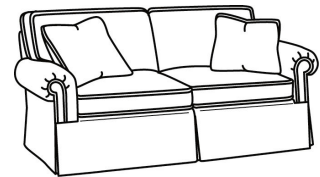

CD87 Series / CD8724R
Loveseat (65W)
Outside: 65W x 41D x 38H
Inside: 47W x 24.5D