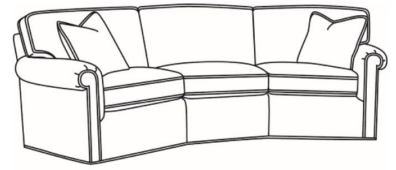

Also available:

CD87 Series / CD8700R
Sofa (88W)
Outside: 88W x 38D x 38H
Inside: 70W x 22D

CD87 Series / CD8700R-2
Sofa (88W)
Outside: 88W x 38D x 38H
Inside: 70W x 22D

CD87 Series / CD8700R-2S
Queen Sleeper (87W)
Outside: 87W x 38D x 38H
Inside: 69W x 22D

CD87 Series / CD8700S-2
Sofa (88W)
Outside: 88W x 38D x 38H
Inside: 70W x 22D

CD87 Series / CD8700S-2S
Queen Sleeper (87W)
Outside: 87W x 38D x 38H
Inside: 69W x 22D

CD87 Series / CD8702R
Apt Sofa (78W)
Outside: 78W x 38D x 38H
Inside: 60W x 22D

CD87 Series / CD8702S
Apt Sofa (78W)
Outside: 78W x 38D x 38H
Inside: 60W x 22D

CD87 Series / CD8702T
Apt Sofa (73W)
Outside: 73W x 38D x 38H
Inside: 60W x 22D

CD87 Series / CD8703R
Wedge Sofa (115W)
Outside: 115W x 53D x 38H
Inside: 0W x 22D