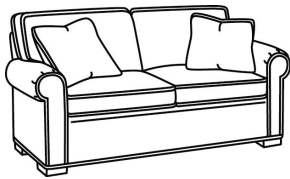

CD87 Series / CD8702S
Apt Sofa (78W)
Outside: 78W x 38D x 38H
Inside: 60W x 22D

CD87 Series / CD8702T
Apt Sofa (73W)
Outside: 73W x 38D x 38H
Inside: 60W x 22D

CD87 Series / CD8703R
Wedge Sofa (115W)
Outside: 115W x 53D x 38H
Inside: 0W x 22D

CD87 Series / CD8703S
Wedge Sofa (115W)
Outside: 115W x 53D x 38H
Inside: 0W x 22D

CD87 Series / CD8703T
Wedge Sofa (115W)
Outside: 115W x 53D x 38H
Inside: 0W x 22D

CD87 Series / CD8704R
Loveseat (65W)
Outside: 65W x 38D x 38H
Inside: 47W x 22D