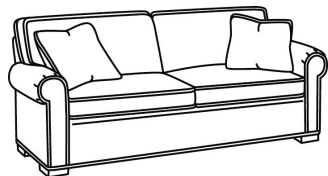

CD87 Series / CD8722R

DESCRIPTION:	Apt Sofa (78W)
OUTSIDE:	78"W x 41"D x 38"H
INSIDE:	60"W x 24.5"D
SEAT:	21.5"H
ARM:	25.5"H
BACK RAIL:	30.5"H
THROW PILLOWS:	2 - 18"
COM:	Plain: 19.00 yds Repeat of 2-14": 23.75 yds Repeat of 15-27": 25.75 yds
WEIGHT:	150 lbs

S = available as sleeper

Standard Features:

This style is a custom configuration from our CUSTOM DESIGN COLLECTIONS.

Additional configurations available

May be shown with optional features

CD87 SERIES

Standard Seat Cushion: Hallmark Seat
Standard Back Pillow: Fiber Back

Also available:

CD87 Series / CD8700R
Sofa (88W)
Outside: 88W x 38D x 38H
Inside: 70W x 22D

CD87 Series / CD8700R-2
Sofa (88W)
Outside: 88W x 38D x 38H
Inside: 70W x 22D

CD87 Series / CD8700R-2S
Queen Sleeper (87W)
Outside: 87W x 38D x 38H
Inside: 69W x 22D

CD87 Series / CD8700S-2
Sofa (88W)
Outside: 88W x 38D x 38H
Inside: 70W x 22D

CD87 Series / CD8700S-2S
Queen Sleeper (87W)
Outside: 87W x 38D x 38H
Inside: 69W x 22D

CD87 Series / CD8702R
Apt Sofa (78W)
Outside: 78W x 38D x 38H
Inside: 60W x 22D