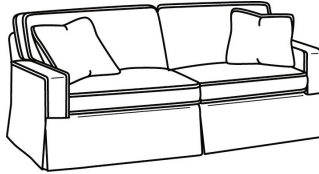

CD87 Series / CD8722T
Apt Sofa (73W)
Outside: 73W x 41D x 38H
Inside: 60W x 24.5D