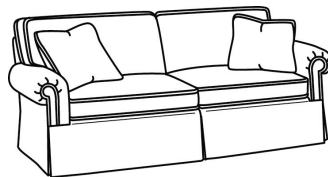

CD87 Series / CD8722R

DESCRIPTION:	Apt Sofa (78W)
OUTSIDE:	78"W x 41"D x 38"H
INSIDE:	60"W x 24.5"D
SEAT:	21.5"H
ARM:	25.5"H
BACK RAIL:	30.5"H
THROW PILLOWS:	2 - 18"
COM:	Plain: 19.00 yds Repeat of 2-14": 23.75 yds Repeat of 15-27": 25.75 yds
WEIGHT:	150 lbs

S = available as sleeper

Standard Features:

This style is a custom configuration from our CUSTOM DESIGN COLLECTIONS.

Additional configurations available

May be shown with optional features

CD87 SERIES

Standard Seat Cushion: Hallmark Seat
Standard Back Pillow: Fiber Back

Also available:

CD87 Series / CD8700R
Sofa (88W)
Outside: 88W x 38D x 38H
Inside: 70W x 22D

CD87 Series / CD8700R-2
Sofa (88W)
Outside: 88W x 38D x 38H
Inside: 70W x 22D

CD87 Series / CD8700R-2S
Queen Sleeper (87W)
Outside: 87W x 38D x 38H
Inside: 69W x 22D