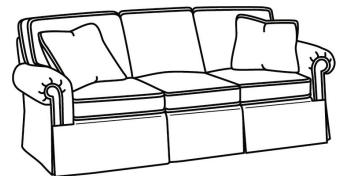

CD87 Series / CD8704S
Loveseat (65W)
Outside: 65W x 38D x 38H
Inside: 47W x 22D

CD87 Series / CD8704T
Loveseat (60W)
Outside: 60W x 38D x 38H
Inside: 47W x 22D

CD87 Series / CD8705R
Chair (40W)
Outside: 40W x 38D x 38H
Inside: 22W x 22D

CD87 Series / CD8705R-SW
Swivel Chair (40W)
Outside: 40W x 38D x 38H
Inside: 22W x 22D

CD87 Series / CD8705S
Chair (40W)
Outside: 40W x 38D x 38H
Inside: 22W x 22D

CD87 Series / CD8705S-SW
Swivel Chair (40W)
Outside: 40W x 38D x 38H
Inside: 22W x 22D

CD87 Series / CD8705T
Chair (34W)
Outside: 34W x 38D x 38H
Inside: 22W x 22D

CD87 Series / CD8705T-SW
Swivel Chair (34W)
Outside: 34W x 38D x 38H
Inside: 22W x 22D

CD87 Series / CD8720R
Sofa (88W)
Outside: 88W x 41D x 38H
Inside: 70W x 24.5D