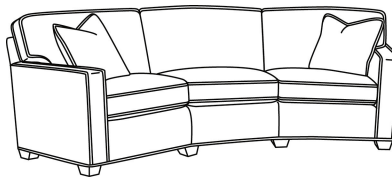

CD87 Series / CD8723T
Wedge Sofa (118W)
Outside: 118W x 56D x 38H
Inside: 0W x 24.5D