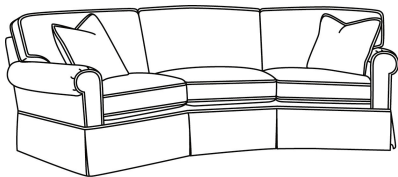

CD87 Series / CD8723S
Wedge Sofa (118W)
Outside: 118W x 56D x 38H
Inside: 0W x 24.5D