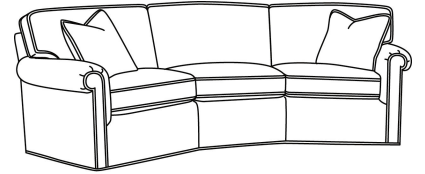

CD87 Series / CD8723R
Wedge Sofa (118W)
Outside: 118W x 56D x 38H
Inside: 0W x 24.5D