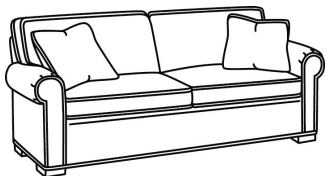

CD87 Series / CD8722R

DESCRIPTION:	Apt Sofa (78W)
OUTSIDE:	78"W x 41"D x 38"H
INSIDE:	60"W x 24.5"D
SEAT:	21.5"H
ARM:	25.5"H
BACK RAIL:	30.5"H
THROW PILLOWS:	2 - 18"
COM:	Plain: 19.00 yds Repeat of 2-14": 23.75 yds Repeat of 15-27": 25.75 yds
WEIGHT:	150 lbs

Also available:

CD87 Series / CD8700R
Sofa (88W)
Outside: 88W x 38D x 38H
Inside: 70W x 22D

CD87 Series / CD8700R-2
Sofa (88W)
Outside: 88W x 38D x 38H
Inside: 70W x 22D

CD87 Series / CD8700R-2S
Queen Sleeper (87W)
Outside: 87W x 38D x 38H
Inside: 69W x 22D