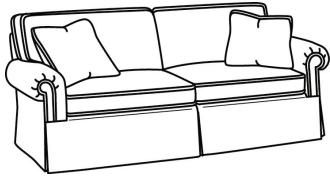

CD87 Series / CD8704S
Loveseat (65W)
Outside: 65W x 38D x 38H
Inside: 47W x 22D

CD87 Series / CD8704T
Loveseat (60W)
Outside: 60W x 38D x 38H
Inside: 47W x 22D

CD87 Series / CD8705R
Chair (40W)
Outside: 40W x 38D x 38H
Inside: 22W x 22D

CD87 Series / CD8705R-SW
Swivel Chair (40W)
Outside: 40W x 38D x 38H
Inside: 22W x 22D

CD87 Series / CD8705S
Chair (40W)
Outside: 40W x 38D x 38H
Inside: 22W x 22D

CD87 Series / CD8705S-SW
Swivel Chair (40W)
Outside: 40W x 38D x 38H
Inside: 22W x 22D

CD87 Series / CD8705T
Chair (34W)
Outside: 34W x 38D x 38H
Inside: 22W x 22D

CD87 Series / CD8705T-SW
Swivel Chair (34W)
Outside: 34W x 38D x 38H
Inside: 22W x 22D

CD87 Series / CD8720R
Sofa (88W)
Outside: 88W x 41D x 38H
Inside: 70W x 24.5D