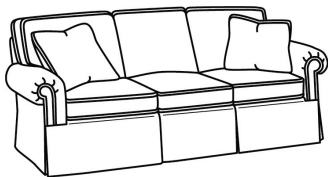

CD87 Series / CD8722R

DESCRIPTION:	Apt Sofa (78W)
OUTSIDE:	78"W x 41"D x 38"H
INSIDE:	60"W x 24.5"D
SEAT:	21.5"H
ARM:	25.5"H
BACK RAIL:	30.5"H
THROW PILLOWS:	2 - 18"
COM:	Plain: 19.00 yds Repeat of 2-14": 23.75 yds Repeat of 15-27": 25.75 yds
WEIGHT:	150 lbs

S = available as sleeper

Standard Features:

This style is a custom configuration from our CUSTOM DESIGN COLLECTIONS.

Additional configurations available

May be shown with optional features

CD87 SERIES

Standard Seat Cushion: Hallmark Seat
Standard Back Pillow: Fiber Back

Also available:

CD87 Series / CD8700R
Sofa (88W)
Outside: 88W x 38D x 38H
Inside: 70W x 22D

CD87 Series / CD8700R-2
Sofa (88W)
Outside: 88W x 38D x 38H
Inside: 70W x 22D

CD87 Series / CD8700R-2S
Queen Sleeper (87W)
Outside: 87W x 38D x 38H
Inside: 69W x 22D