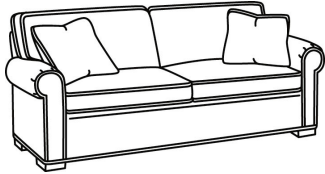

CD87 Series / CD8722S
Apt Sofa (78W)
Outside: 78W x 41D x 38H
Inside: 60W x 24.5D