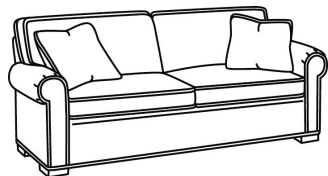

CD87 Series / CD8720T

DESCRIPTION:	Sofa (83W)
OUTSIDE:	83"W x 41"D x 38"H
INSIDE:	70"W x 24.5"D
SEAT:	21.5"H
ARM:	25.5"H
BACK RAIL:	30.5"H
THROW PILLOWS:	2 - 18"
COM:	Plain: 21.00 yds Repeat of 2-14": 26.25 yds Repeat of 15-27": 28.50 yds
WEIGHT:	160 lbs

Also available:

CD87 Series / CD8700R
Sofa (88W)
Outside: 88W x 38D x 38H
Inside: 70W x 22D

CD87 Series / CD8700R-2
Sofa (88W)
Outside: 88W x 38D x 38H
Inside: 70W x 22D

CD87 Series / CD8700R-2S
Queen Sleeper (87W)
Outside: 87W x 38D x 38H
Inside: 69W x 22D

CD87 Series / CD8700S-2
Sofa (88W)
Outside: 88W x 38D x 38H
Inside: 70W x 22D

CD87 Series / CD8700S-2S
Queen Sleeper (87W)
Outside: 87W x 38D x 38H
Inside: 69W x 22D

CD87 Series / CD8702R
Apt Sofa (78W)
Outside: 78W x 38D x 38H
Inside: 60W x 22D