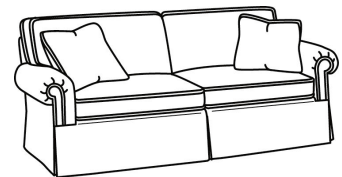

CD87 Series / CD8720T

DESCRIPTION:	Sofa (83W)
OUTSIDE:	83"W x 41"D x 38"H
INSIDE:	70"W x 24.5"D
SEAT:	21.5"H
ARM:	25.5"H
BACK RAIL:	30.5"H
THROW PILLOWS:	2 - 18"
COM:	Plain: 21.00 yds Repeat of 2-14": 26.25 yds Repeat of 15-27": 28.50 yds
WEIGHT:	160 lbs

S = available as sleeper

Standard Features:

This style is a custom configuration from our CUSTOM DESIGN COLLECTIONS.

Additional configurations available

May be shown with optional features

CD87 SERIES

Standard Seat Cushion: Hallmark Seat
Standard Back Pillow: Fiber Back

Also available:

CD87 Series / CD8700R
Sofa (88W)
Outside: 88W x 38D x 38H
Inside: 70W x 22D

CD87 Series / CD8700R-2
Sofa (88W)
Outside: 88W x 38D x 38H
Inside: 70W x 22D

CD87 Series / CD8700R-2S
Queen Sleeper (87W)
Outside: 87W x 38D x 38H
Inside: 69W x 22D