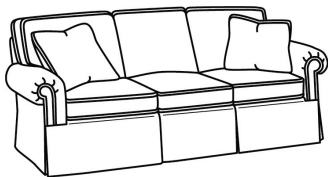

CD87 Series / CD8720T

DESCRIPTION:	Sofa (83W)
OUTSIDE:	83"W x 41"D x 38"H
INSIDE:	70"W x 24.5"D
SEAT:	21.5"H
ARM:	25.5"H
BACK RAIL:	30.5"H
THROW PILLOWS:	2 - 18"
COM:	Plain: 21.00 yds Repeat of 2-14": 26.25 yds Repeat of 15-27": 28.50 yds
WEIGHT:	160 lbs

S = available as sleeper

Standard Features:

This style is a custom configuration from our CUSTOM DESIGN COLLECTIONS.

Additional configurations available

May be shown with optional features

CD87 SERIES

Standard Seat Cushion: Hallmark Seat
Standard Back Pillow: Fiber Back

Also available:

CD87 Series / CD8700R
Sofa (88W)
Outside: 88W x 38D x 38H
Inside: 70W x 22D

CD87 Series / CD8700R-2
Sofa (88W)
Outside: 88W x 38D x 38H
Inside: 70W x 22D

CD87 Series / CD8700R-2S
Queen Sleeper (87W)
Outside: 87W x 38D x 38H
Inside: 69W x 22D