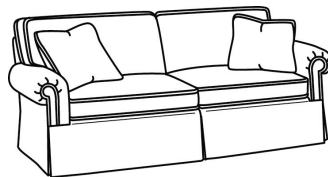

CD87 Series / CD8720T

DESCRIPTION:	Sofa (83W)
OUTSIDE:	83"W x 41"D x 38"H
INSIDE:	70"W x 24.5"D
SEAT:	21.5"H
ARM:	25.5"H
BACK RAIL:	30.5"H
THROW PILLOWS:	2 - 18"
COM:	Plain: 21.00 yds Repeat of 2-14": 26.25 yds Repeat of 15-27": 28.50 yds
WEIGHT:	160 lbs

S = available as sleeper

Standard Features:

This style is a custom configuration from our CUSTOM DESIGN COLLECTIONS.

Additional configurations available

May be shown with optional features

CD87 SERIES

Standard Seat Cushion: Hallmark Seat
Standard Back Pillow: Fiber Back

Also available:

CD87 Series / CD8700R
Sofa (88W)
Outside: 88W x 38D x 38H
Inside: 70W x 22D

CD87 Series / CD8700R-2
Sofa (88W)
Outside: 88W x 38D x 38H
Inside: 70W x 22D

CD87 Series / CD8700R-2S
Queen Sleeper (87W)
Outside: 87W x 38D x 38H
Inside: 69W x 22D